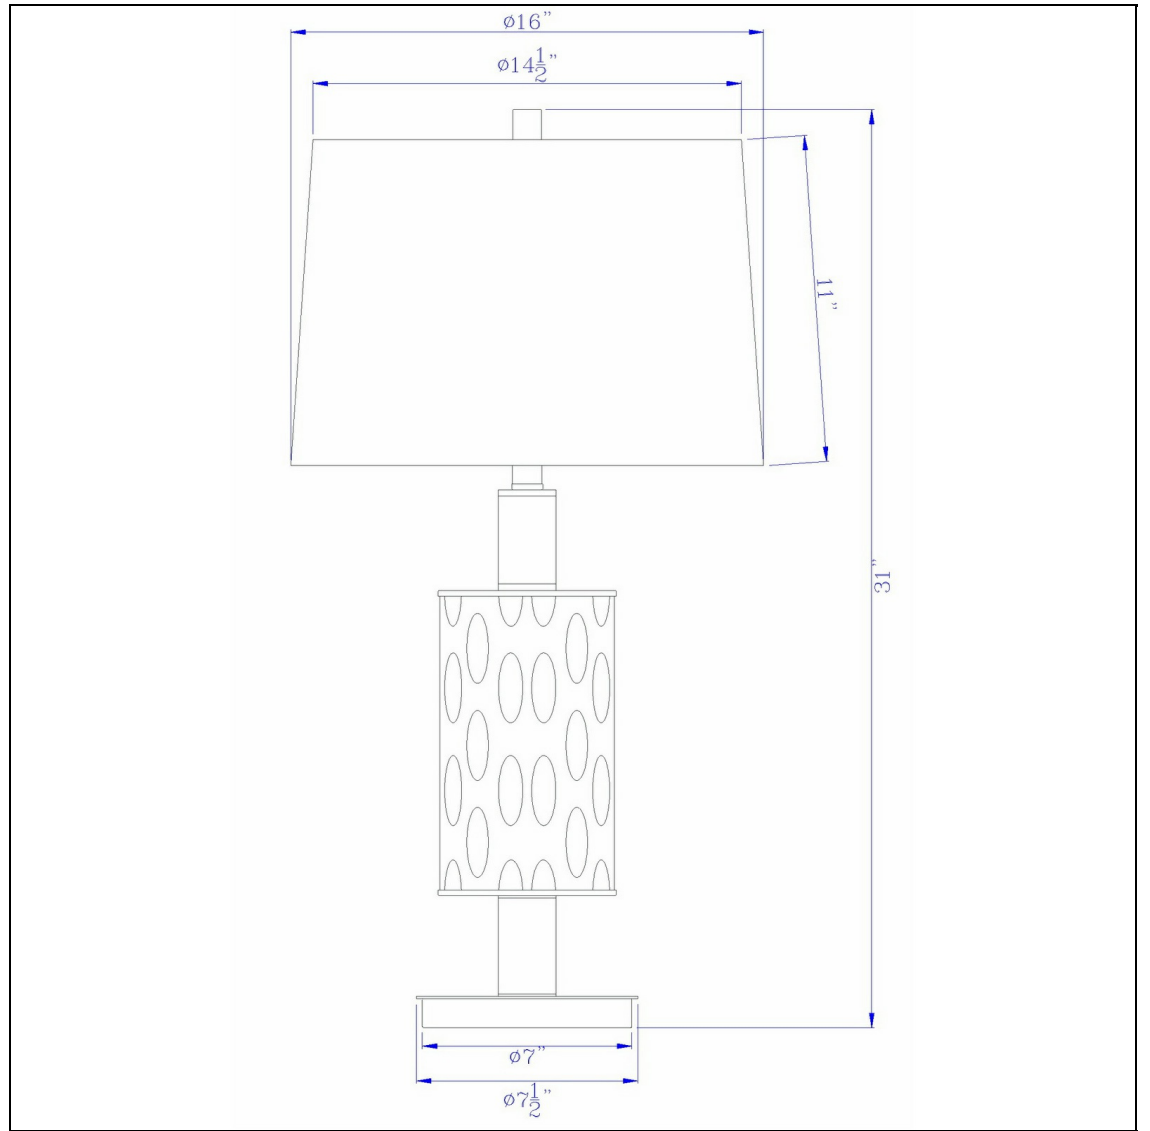

Product No. **BO-2988TB**

Description

150W 3 way Morrilton glass table lamp with wood pole and hardback taper drum fabric shade
Constructed with durable material
Weighted base for better balance
Round textured glass lamp body
Stepped dual layer metal base for a classic modern look
Genuine wood accent with an added touch of natural material
Genuine wood accent with an added touch of natural material
Update your decor with this column style table lamp. It features a rippled clear glass base with wood

Technical Specifications

UPC	020193067284	Shade Top1	14.50
Wattage	150W	Shade Bottom1	16.00
Switch Type	E26	Shade Side	11.00
Bulb Base	E26	Carton 1 Dimensions	20.80 x 17.80 x 17.50
Number of Lights	1	Carton 2 Dimensions	0.00 x 0.00 x 17.50
Color	Glass/Light Oak	Package Dimensions	L: 17.50 W: 17.80 H: 20.80
Base Color	Glass		