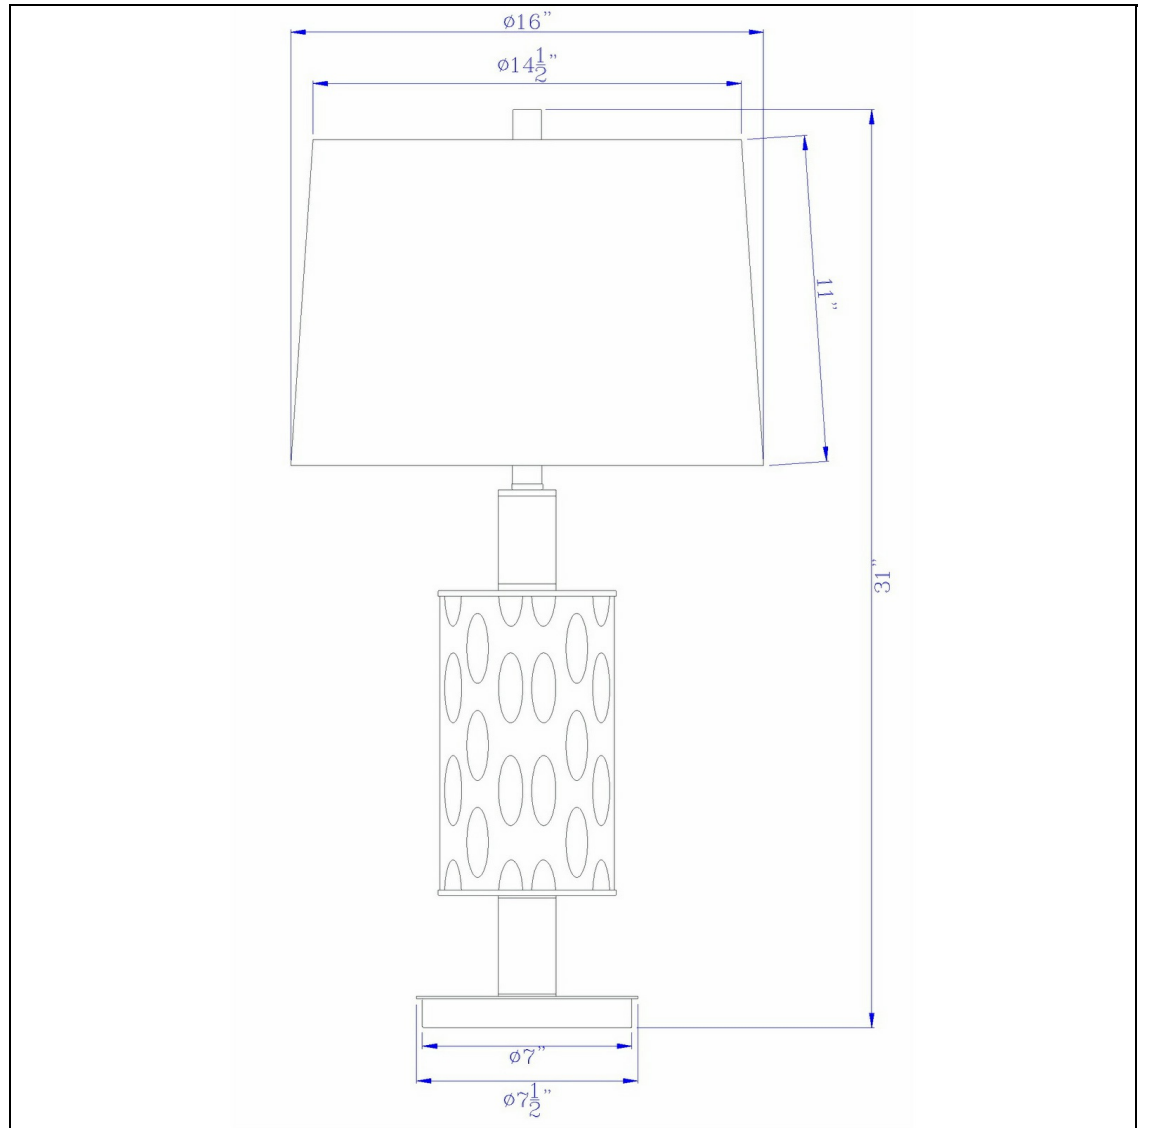

Product No. **BO-2988TB**

Description

150W 3 way Morrilton glass table lamp with wood pole and hardback taper drum fabric shade
Constructed with durable material
Weighted base for better balance
Round textured glass lamp body
Stepped dual layer metal base for a classic modern look
Genuine wood accent with an added touch of natural material
Genuine wood accent with an added touch of natural material
Update your decor with this column style table lamp. It features a rippled clear glass base with wood

Technical Specifications

UPC	020193067284	Shade Top1	14.50
Wattage	150W	Shade Bottom1	16.00
Switch Type	E26	Shade Side	11.00
Bulb Base	E26	Carton 1 Dimensions	20.80 x 17.80 x 17.50
Number of Lights	1	Carton 2 Dimensions	0.00 x 0.00 x 17.50
Color	Glass/Light Oak	Package Dimensions	L: 17.50 W: 17.80 H: 20.80
Base Color	Glass		