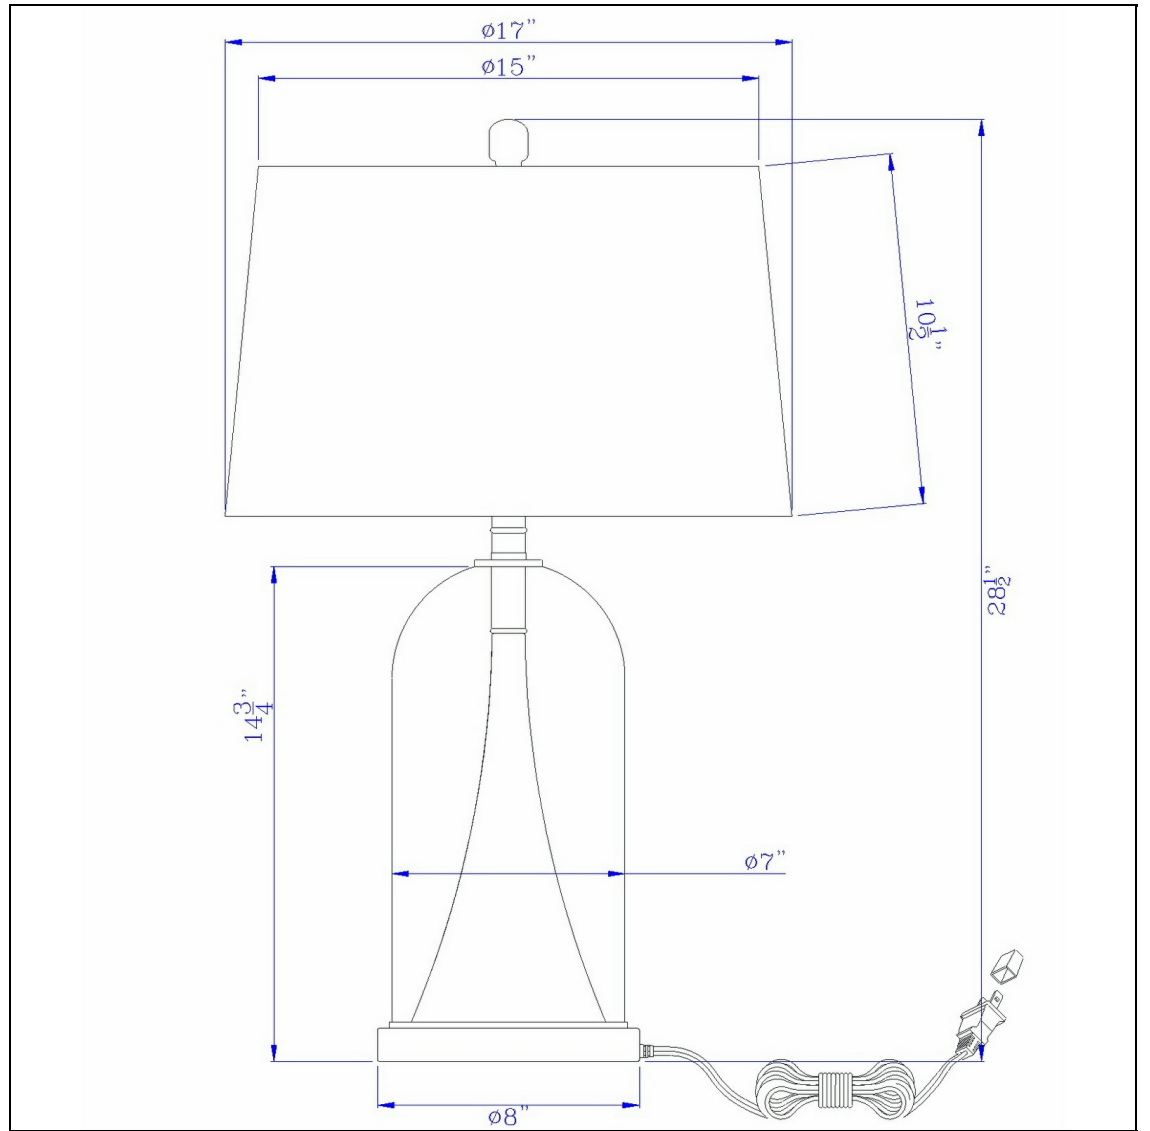

Product No. **BO-2989TB**

Description

150W 3 way Camargo glass/metal table lamp with hardback taper drum fabric shade
Constructed with durable material
Weighted base for better balance
Clear Glass with metal tower design
Clear Glass with metal tower design
Refresh your space with this reverse torch table lamp. It features polished steel body with a clear

Technical Specifications

UPC	020193067284	Shade Top1	15.00
Wattage	150W	Shade Bottom1	17.00
Switch Type	E26	Shade Side	10.50
Bulb Base	E26	Carton 1 Dimensions	18.80 x 18.50 x 18.50
Number of Lights	1	Carton 2 Dimensions	0.00 x 0.00 x 18.50
Color	Glass/Antique Brass	Package Dimensions	L: 18.50 W: 18.50 H: 18.80
Base Color	Glass		