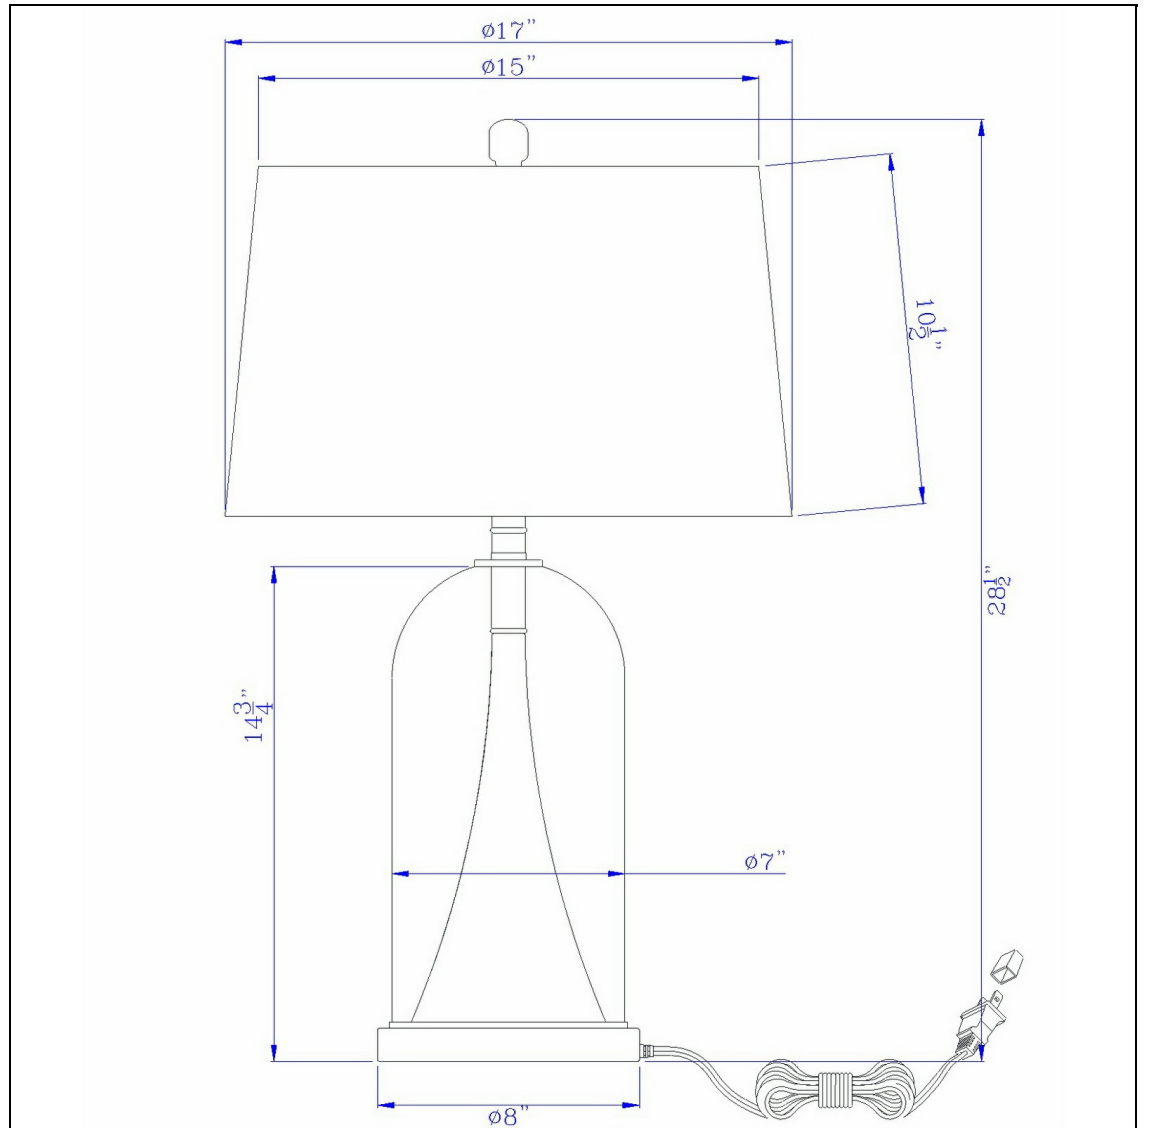

Product No. **BO-2989TB**

Description

150W 3 way Camargo glass/metal table lamp with hardback taper drum fabric shade
Constructed with durable material
Weighted base for better balance
Clear Glass with metal tower design
Clear Glass with metal tower design
Refresh your space with this reverse torch table lamp. It features polished steel body with a clear

Technical Specifications

UPC	020193067284	Shade Top1	15.00
Wattage	150W	Shade Bottom1	17.00
Switch Type	E26	Shade Side	10.50
Bulb Base	E26	Carton 1 Dimensions	18.80 x 18.50 x 18.50
Number of Lights	1	Carton 2 Dimensions	0.00 x 0.00 x 18.50
Color	Glass/Antique Brass	Package Dimensions	L: 18.50 W: 18.50 H: 18.80
Base Color	Glass		