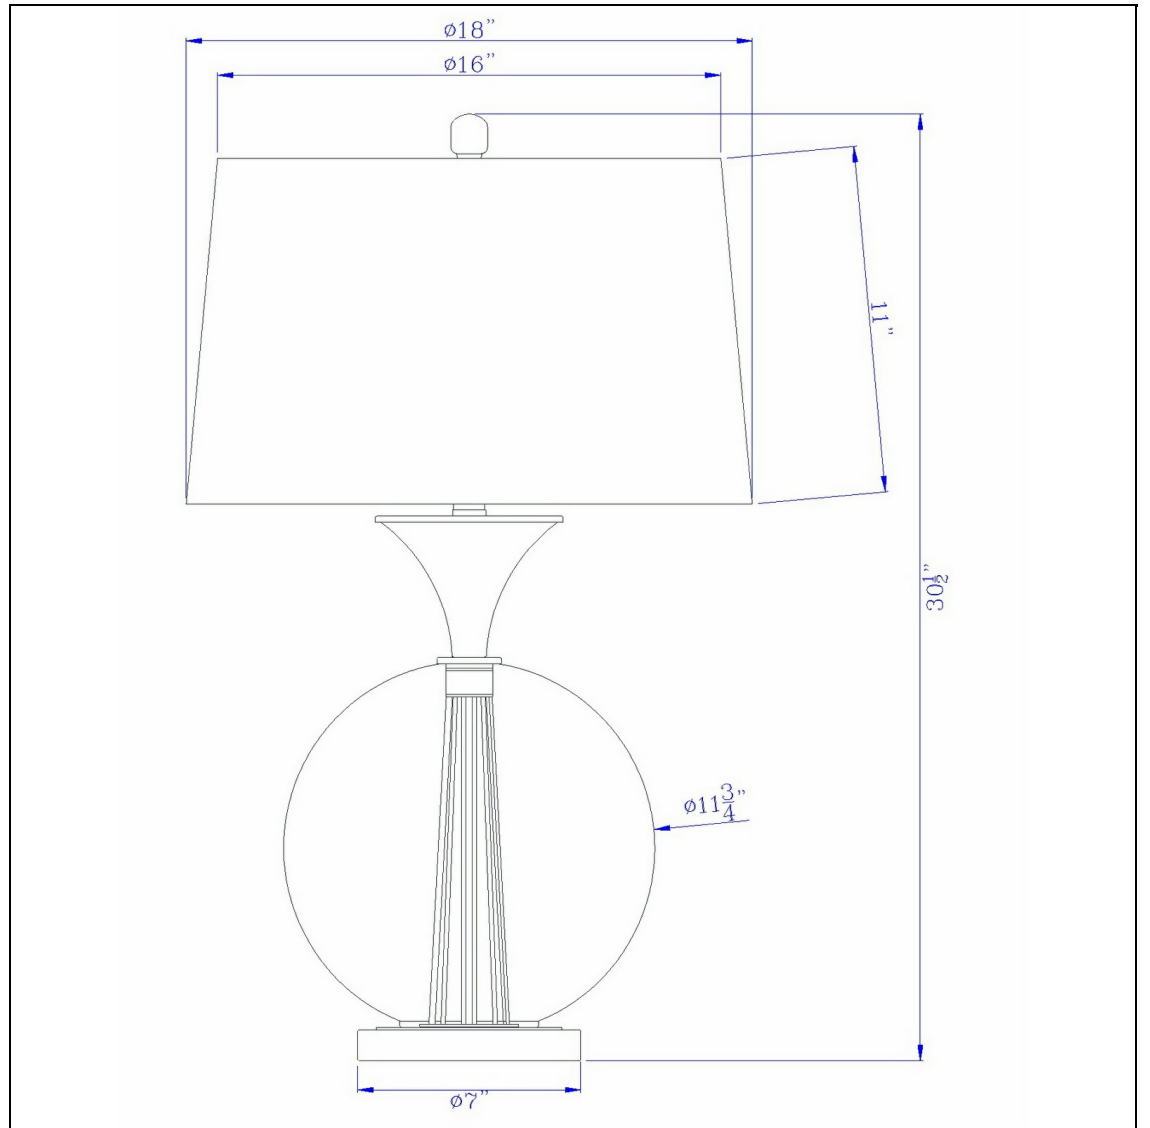

Product No. **BO-2990TB**

Description

150W 3 way Moxee glass/metal table lamp with hardback taper drum fabric shade
Constructed with durable material
Weighted base for better balance
Clear round glass with antique brass finish
Clear round glass with antique brass finish
Refresh your space with this metal torch table lamp. It features polished steel body with a clear ou

Technical Specifications

UPC	020193067284	Shade Top1	16.00
Wattage	150W	Shade Bottom1	18.00
Switch Type	E26	Shade Side	11.00
Bulb Base	E26	Carton 1 Dimensions	20.80 x 19.80 x 19.50
Number of Lights	1	Carton 2 Dimensions	0.00 x 0.00 x 19.50
Color	Glass/Antique Brass	Package Dimensions	L: 19.50 W: 19.80 H: 20.80
Base Color	Glass		