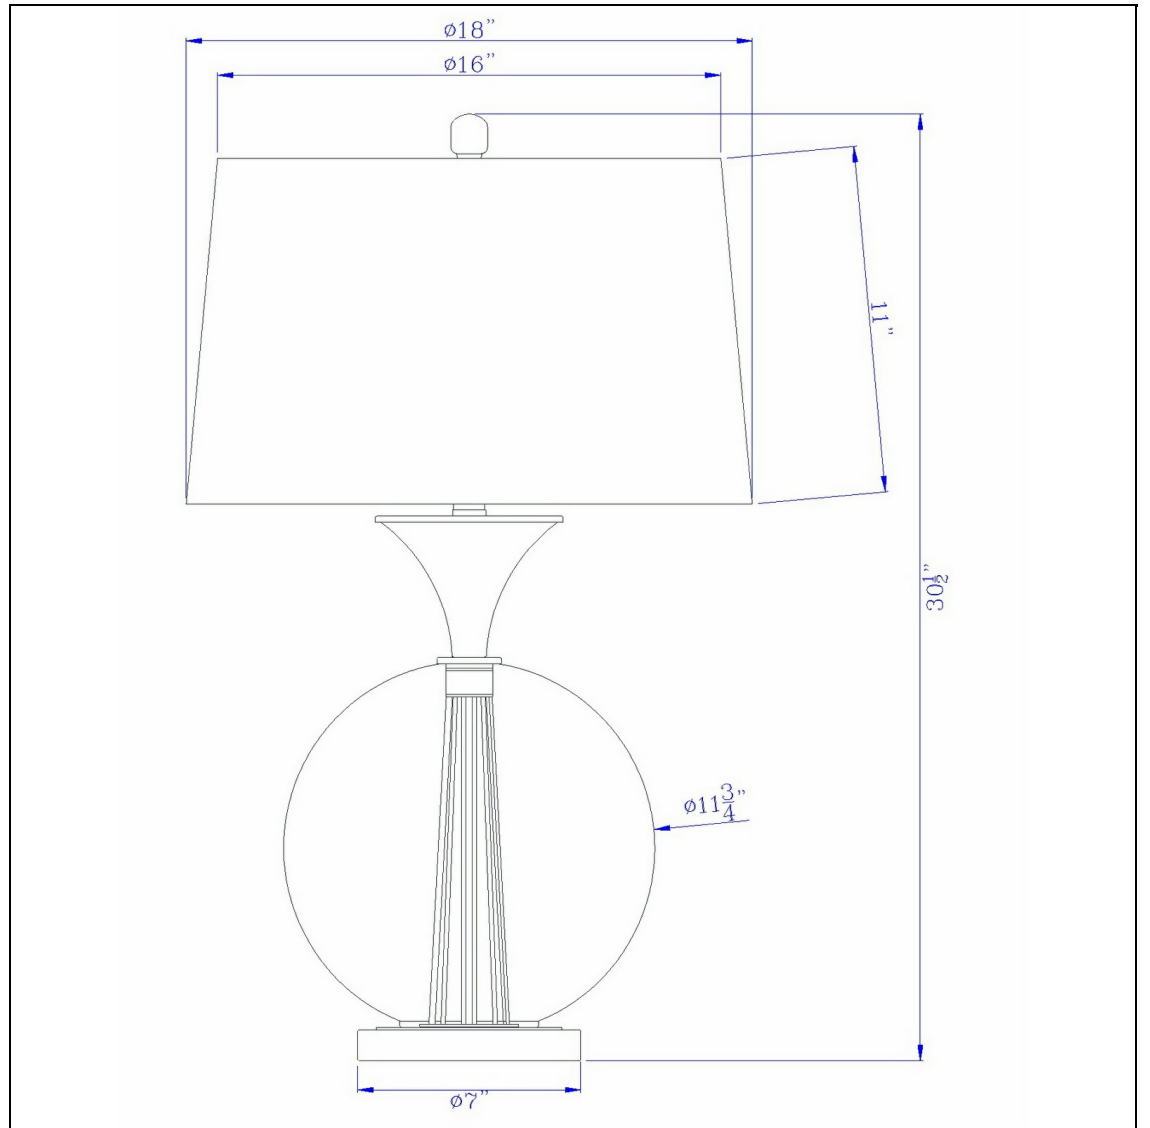

Product No. **BO-2990TB**

Description

150W 3 way Moxee glass/metal table lamp with hardback taper drum fabric shade  
Constructed with durable material  
Weighted base for better balance  
Clear round glass with antique brass finish  
Clear round glass with antique brass finish  
Refresh your space with this metal torch table lamp. It features polished steel body with a clear ou

Technical Specifications

<b>UPC</b>	020193067284	<b>Shade Top1</b>	16.00
<b>Wattage</b>	150W	<b>Shade Bottom1</b>	18.00
<b>Switch Type</b>	E26	<b>Shade Side</b>	11.00
<b>Bulb Base</b>	E26	<b>Carton 1 Dimensions</b>	20.80 x 19.80 x 19.50
<b>Number of Lights</b>	1	<b>Carton 2 Dimensions</b>	0.00 x 0.00 x 19.50
<b>Color</b>	Glass/Antique Brass	<b>Package Dimensions</b>	L: 19.50 W: 19.80 H: 20.80
<b>Base Color</b>	Glass		