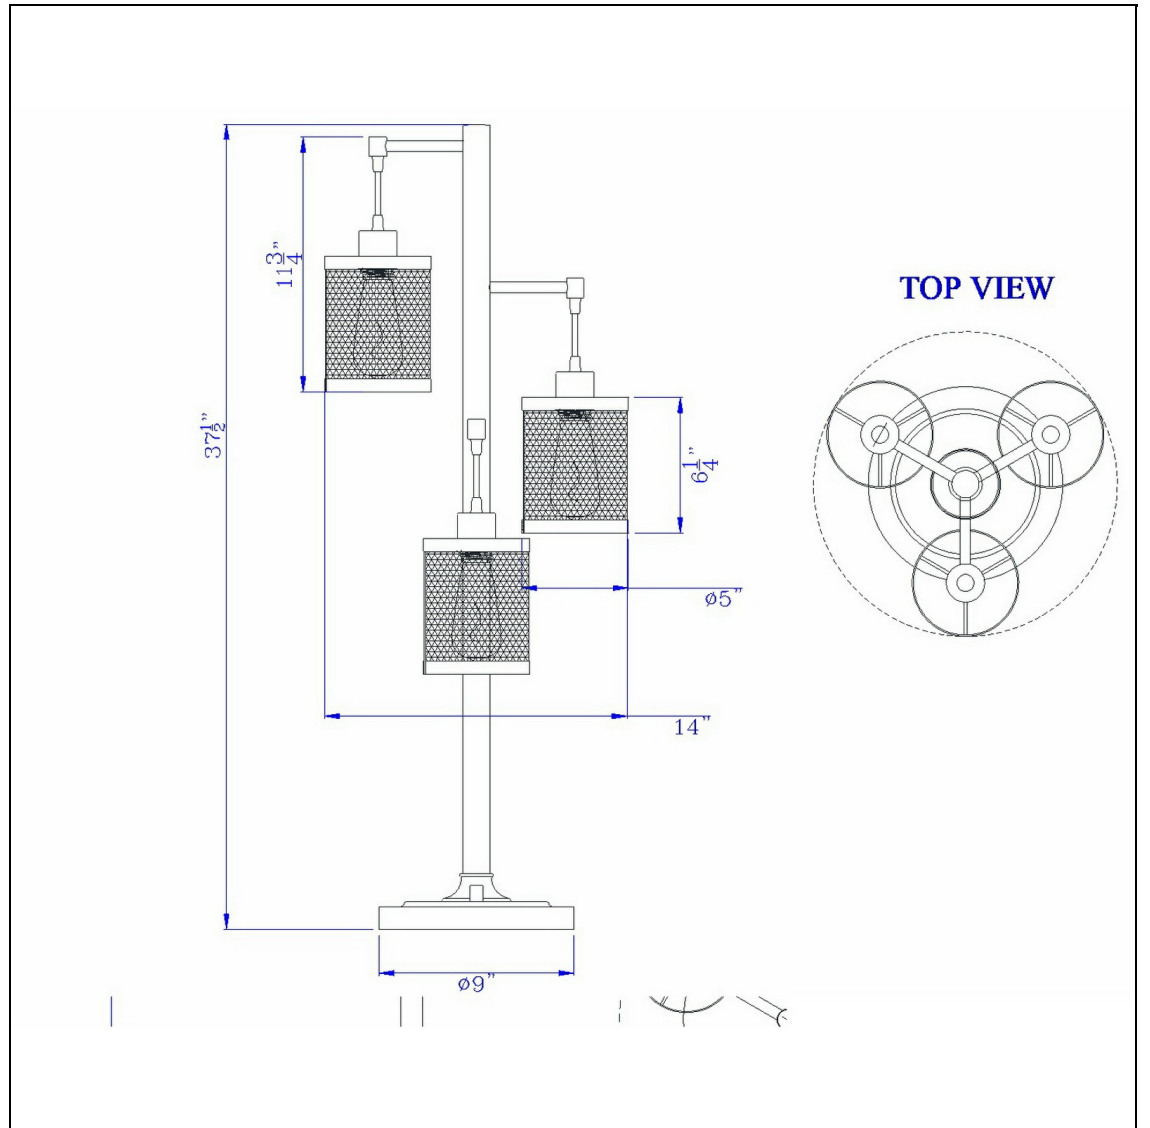

Product No. **BO-2991DK**

Description

60W x3 Pacific metal table lamp with metal mesh shades with a base 3 way rotary switch  
Constructed with durable material  
Weighted base for better balance  
Feature metal mesh shade  
feature fishing rod lamp shades  
Does not come with Edison Bulbs  
3 light on one lamp  
3 light on one lamp  
Refresh your space with this three light metal hanging light table lamp. It features a smooth satin

Technical Specifications

<b>UPC</b>	020193067284	<b>Shade Top1</b>	5.00
<b>Wattage</b>	60W X 3	<b>Shade Bottom1</b>	5.00
<b>Switch Type</b>	E26	<b>Shade Side</b>	6.25
<b>Bulb Base</b>	E26	<b>Carton 1 Dimensions</b>	9.80 x 11.50 x 39.80
<b>Number of Lights</b>	3	<b>Carton 2 Dimensions</b>	0.00 x 0.00 x 39.80
<b>Color</b>	Dark Bronze	<b>Package Dimensions</b>	L: 39.80 W: 11.50 H: 9.80
<b>Base Color</b>	Mesh		