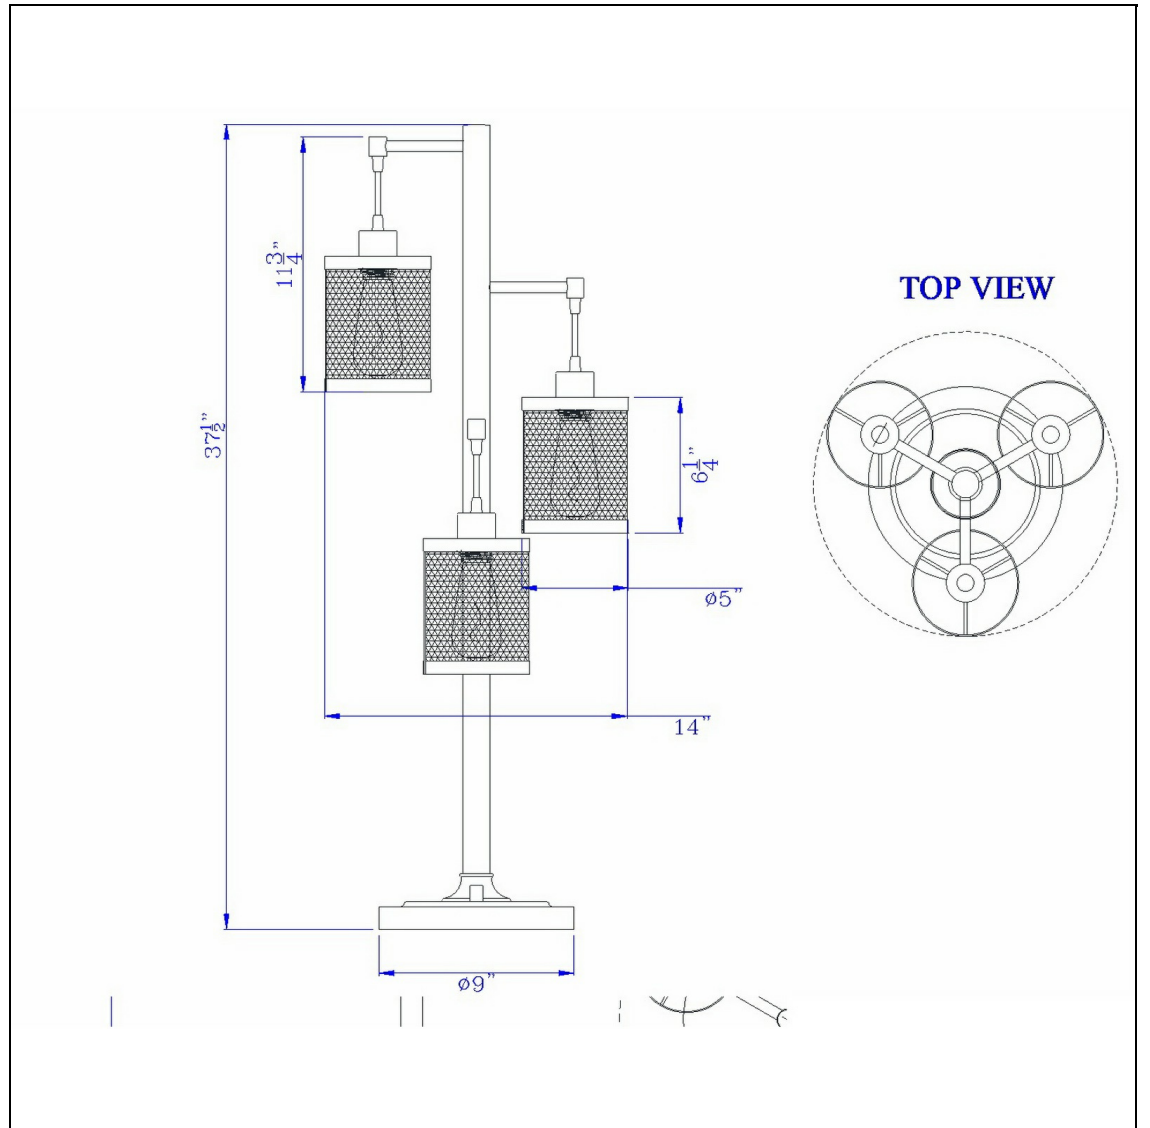

Product No. **BO-2991DK**

Description

60W x3 Pacific metal table lamp with metal mesh shades with a base 3 way rotary switch
Constructed with durable material
Weighted base for better balance
Feature metal mesh shade
feature fishing rod lamp shades
Does not come with Edison Bulbs
3 light on one lamp
3 light on one lamp
Refresh your space with this three light metal hanging light table lamp. It features a smooth satin

Technical Specifications

UPC	020193067284
Wattage	60W X 3
Switch Type	E26
Bulb Base	E26
Number of Lights	3
Color	Dark Bronze
Base Color	Mesh

Shade Top1	5.00
Shade Bottom1	5.00
Shade Side	6.25
Carton 1 Dimensions	9.80 x 11.50 x 39.80
Carton 2 Dimensions	0.00 x 0.00 x 39.80
Package Dimensions	L: 39.80 W: 11.50 H: 9.80