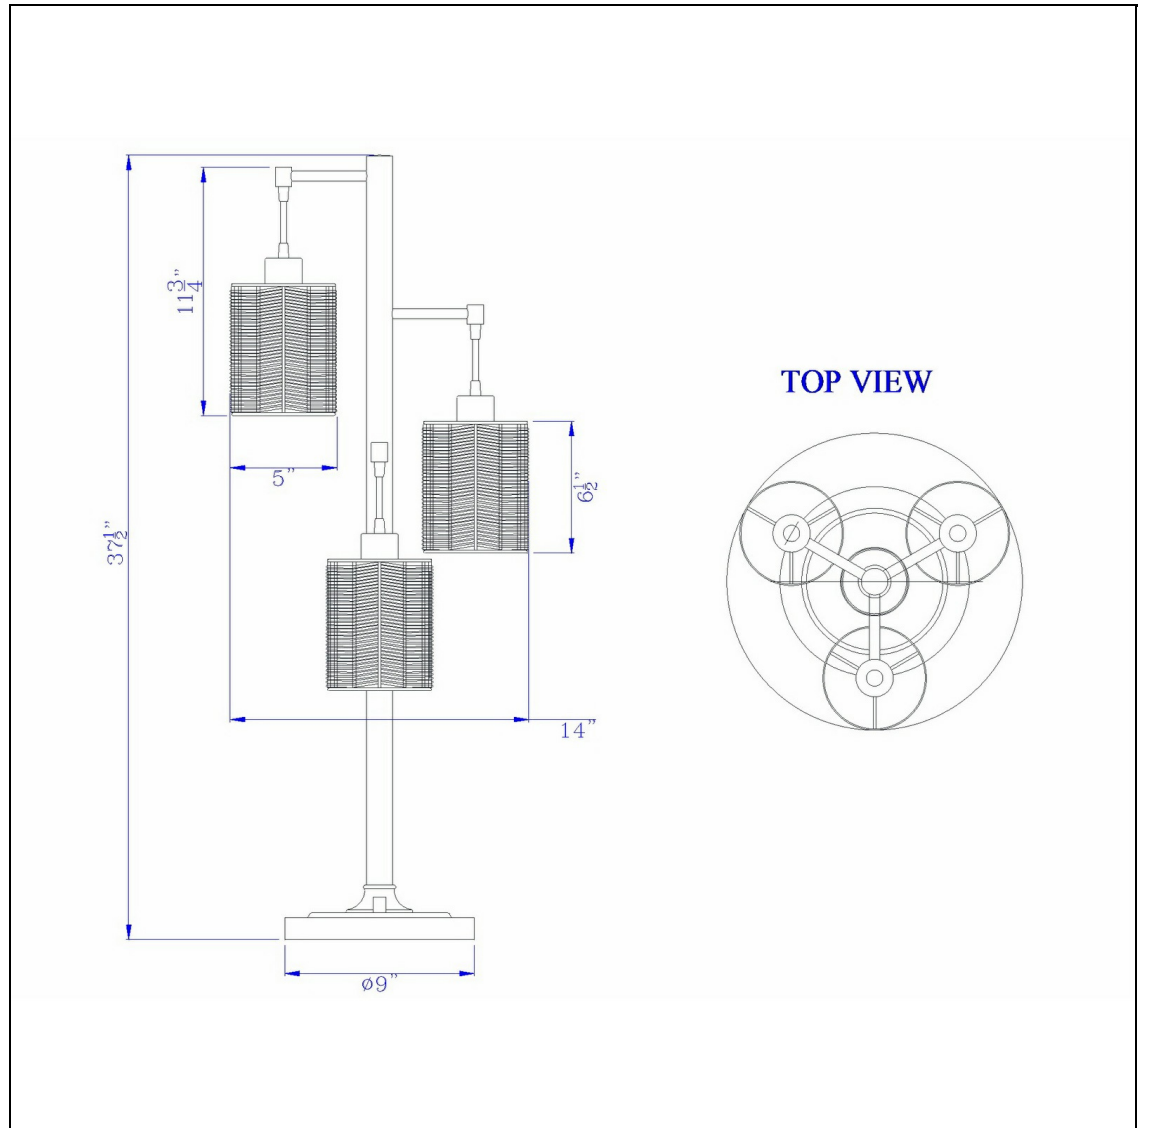

Product No. **BO-2992DK**

Description

40W x3 Connell metal table lamp with rattan shades with a base 3 way rotary switch
Constructed with durable material
Weighted base for better balance
Feature hand made rattan shades
feature fishing rod lamp shades
Comes with Edison Bulbs
3 light on one lamp
3 light on one lamp
Refresh your space with this three light metal hanging table lamp. It features a smooth satin dark b

Technical Specifications

UPC	020193067284	Shade Top1	5.00
Wattage	40W X 3	Shade Bottom1	5.00
Switch Type	E26	Shade Side	6.50
Bulb Base	E26	Carton 1 Dimensions	39.80 x 12.00 x 14.30
Number of Lights	3	Carton 2 Dimensions	0.00 x 0.00 x 14.30
Color	Dark Bronze	Package Dimensions	L: 14.30 W: 12.00 H: 39.80
Base Color	Rattan		