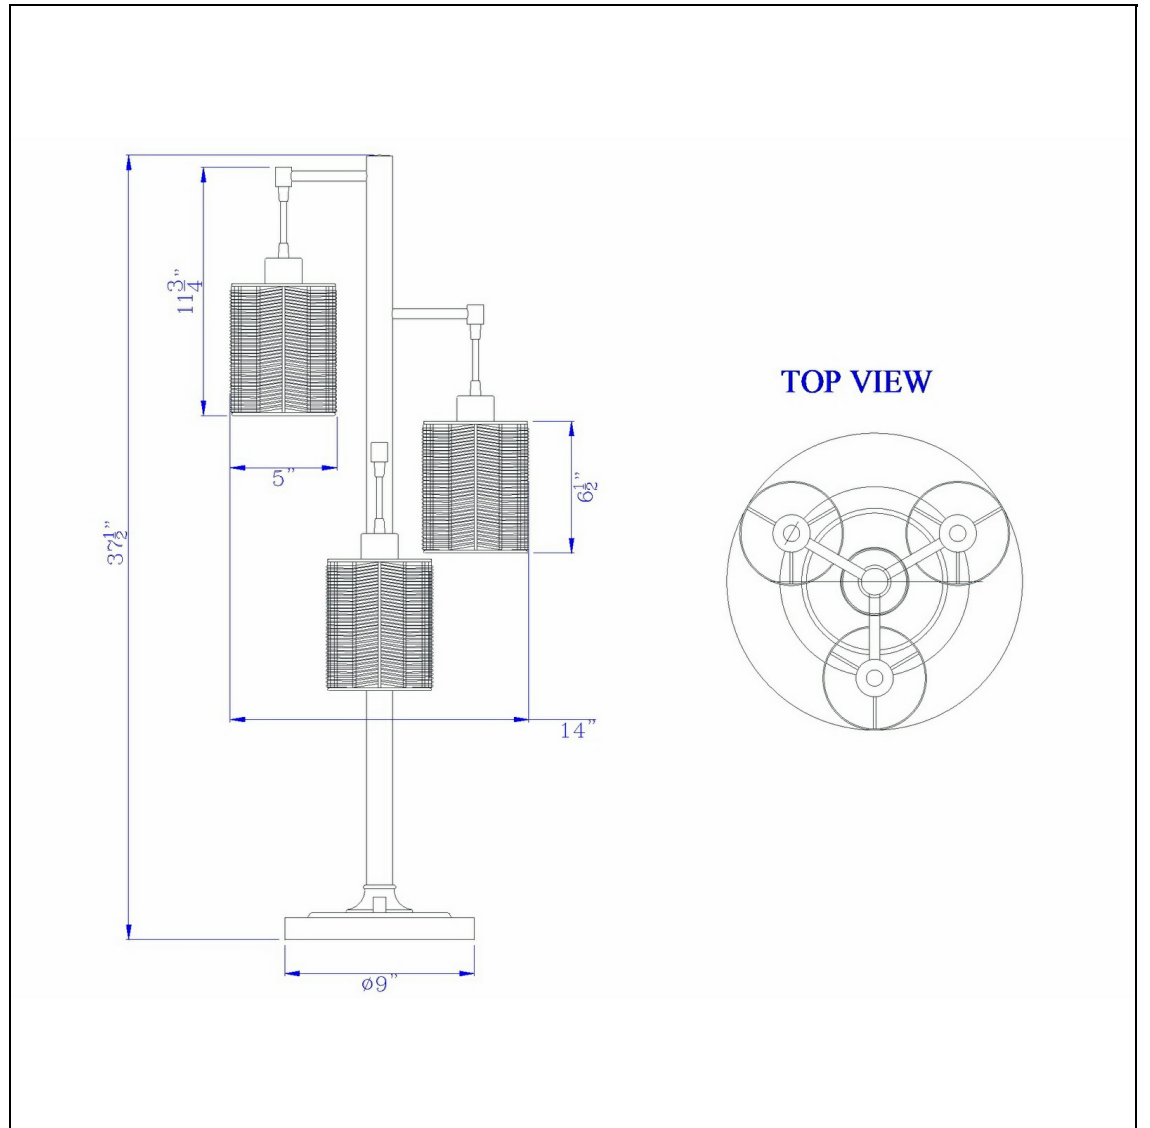

Product No. **BO-2992DK**

Description

40W x3 Connell metal table lamp with rattan shades with a base 3 way rotary switch  
Constructed with durable material  
Weighted base for better balance  
Feature hand made rattan shades  
feature fishing rod lamp shades  
Comes with Edison Bulbs  
3 light on one lamp  
3 light on one lamp  
Refresh your space with this three light metal hanging table lamp. It features a smooth satin dark b

Technical Specifications

<b>UPC</b>	020193067284	<b>Shade Top1</b>	5.00
<b>Wattage</b>	40W X 3	<b>Shade Bottom1</b>	5.00
<b>Switch Type</b>	E26	<b>Shade Side</b>	6.50
<b>Bulb Base</b>	E26	<b>Carton 1 Dimensions</b>	39.80 x 12.00 x 14.30
<b>Number of Lights</b>	3	<b>Carton 2 Dimensions</b>	0.00 x 0.00 x 14.30
<b>Color</b>	Dark Bronze	<b>Package Dimensions</b>	L: 14.30 W: 12.00 H: 39.80
<b>Base Color</b>	Rattan		