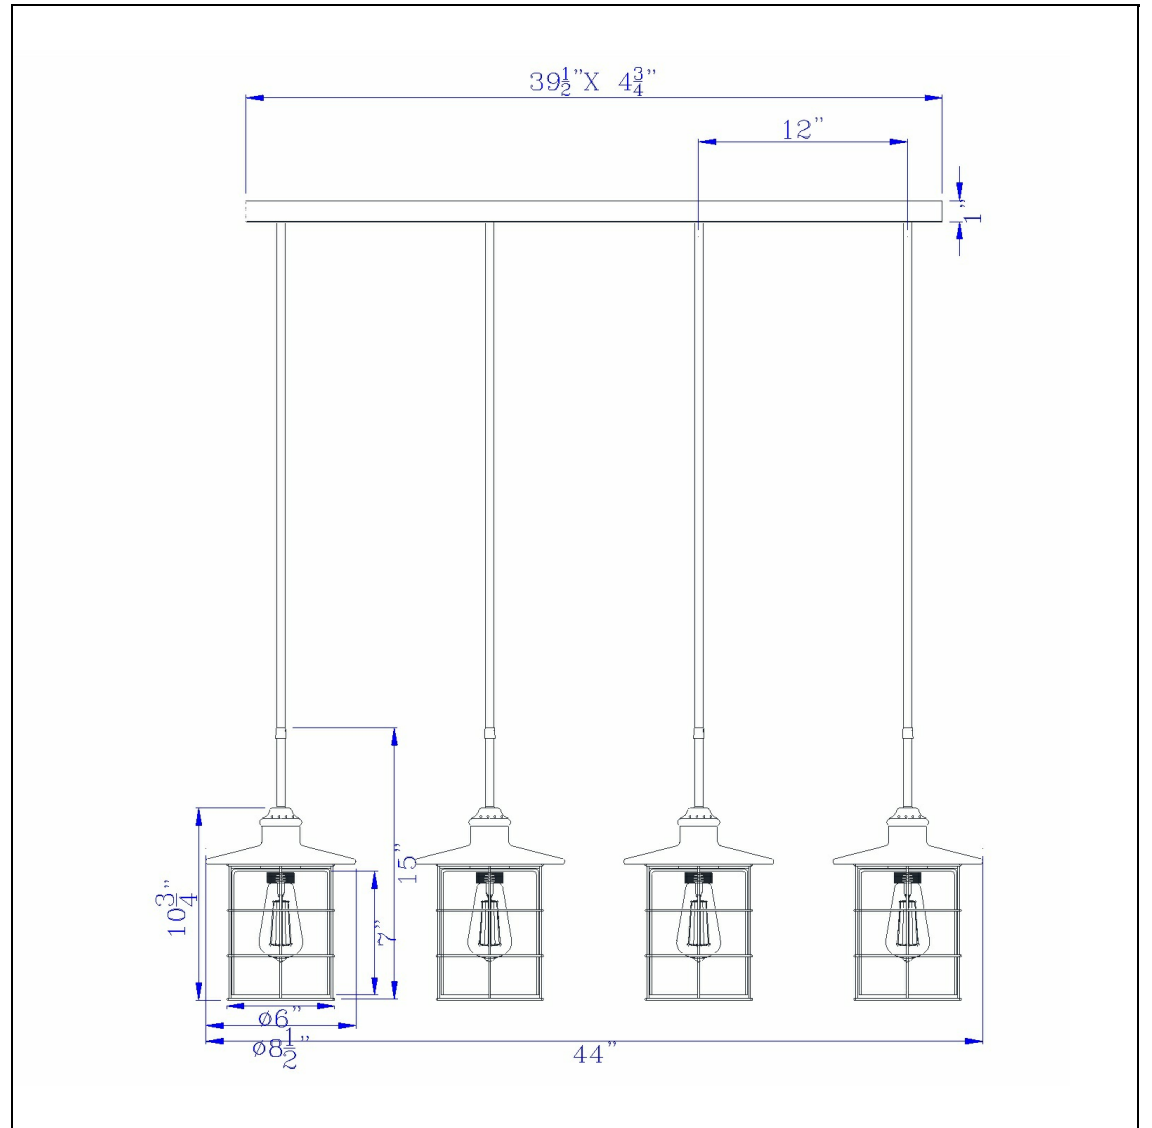

Product No. **FX-2668-4P**

Description

60W x 4 Silverton metal/glass pendant fixture (Edison bulbs included)
Constructed with durable material
Come with customizable 72" cord
Clear glass with lantern design shade
Cage design
4 light linear canopy included
4 light linear canopy included
Add an industrial touch to your space with this lantern style hanging four light pendant combo. It f

Technical Specifications

| | | | |
|-------------------------|--------------|----------------------------|----------------------------|
| UPC | 020193067284 | Shade Top1 | 6.00 |
| Wattage | 60W X 4 | Shade Bottom1 | 6.00 |
| Switch Type | E26 | Shade Side | 7.00 |
| Bulb Base | E26 | Carton 1 Dimensions | 14.00 x 13.00 x 41.00 |
| Number of Lights | 4 | Carton 2 Dimensions | 0.00 x 0.00 x 41.00 |
| Color | Dark Bronze | Package Dimensions | L: 41.00 W: 13.00 H: 14.00 |
| Base Color | Glass | | |