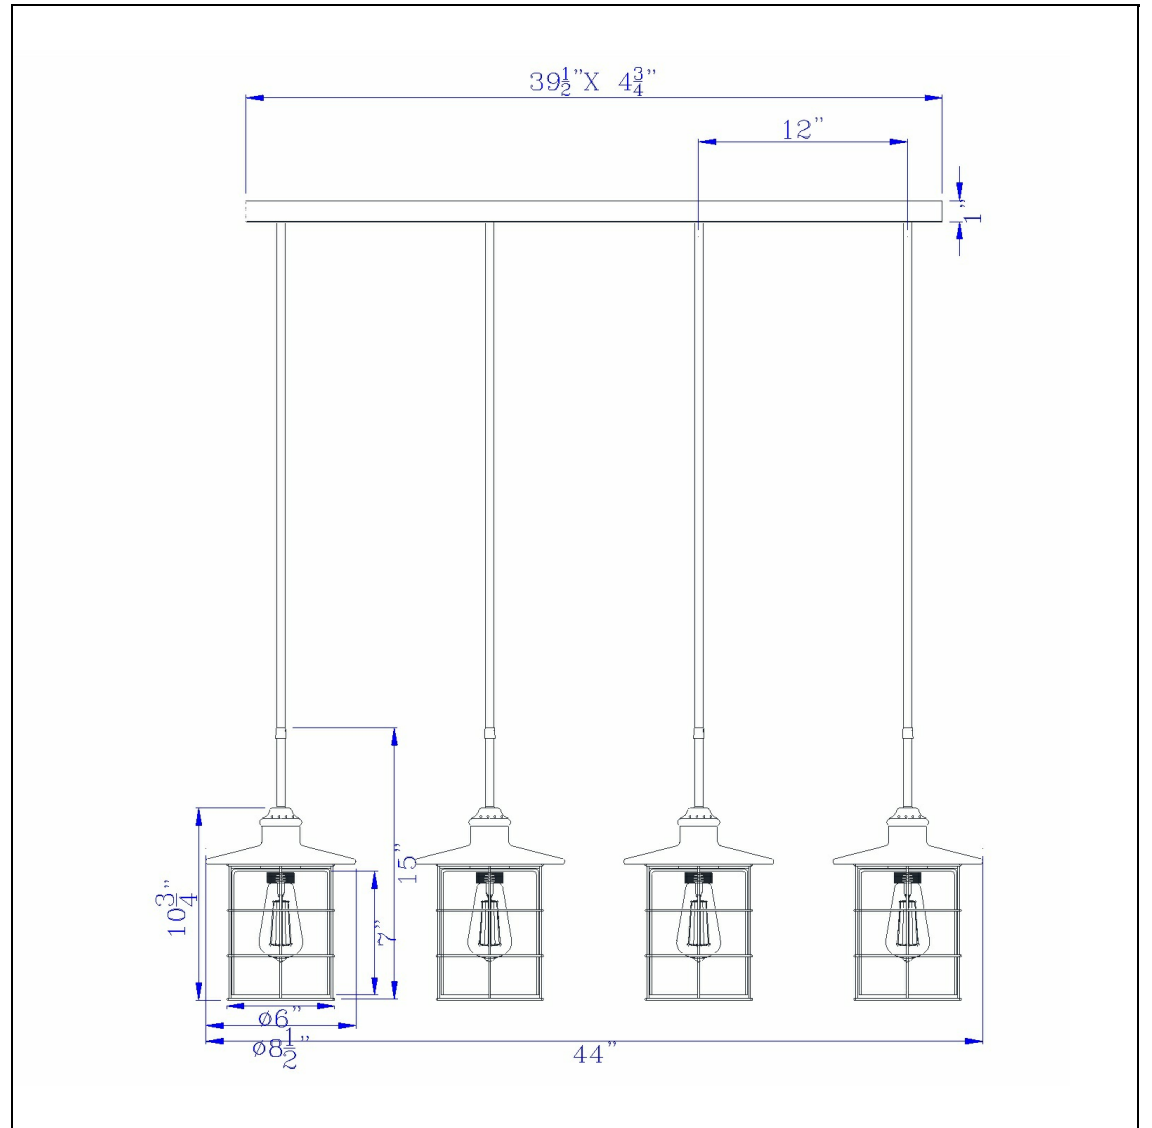

Product No. **FX-2668-4P**

Description

60W x 4 Silverton metal/glass pendant fixture (Edison bulbs included)
Constructed with durable material
Come with customizable 72" cord
Clear glass with lantern design shade
Cage design
4 light linear canopy included
4 light linear canopy included
Add an industrial touch to your space with this lantern style hanging four light pendant combo. It f

Technical Specifications

UPC	020193067284	Shade Top1	6.00
Wattage	60W X 4	Shade Bottom1	6.00
Switch Type	E26	Shade Side	7.00
Bulb Base	E26	Carton 1 Dimensions	14.00 x 13.00 x 41.00
Number of Lights	4	Carton 2 Dimensions	0.00 x 0.00 x 41.00
Color	Dark Bronze	Package Dimensions	L: 41.00 W: 13.00 H: 14.00
Base Color	Glass		