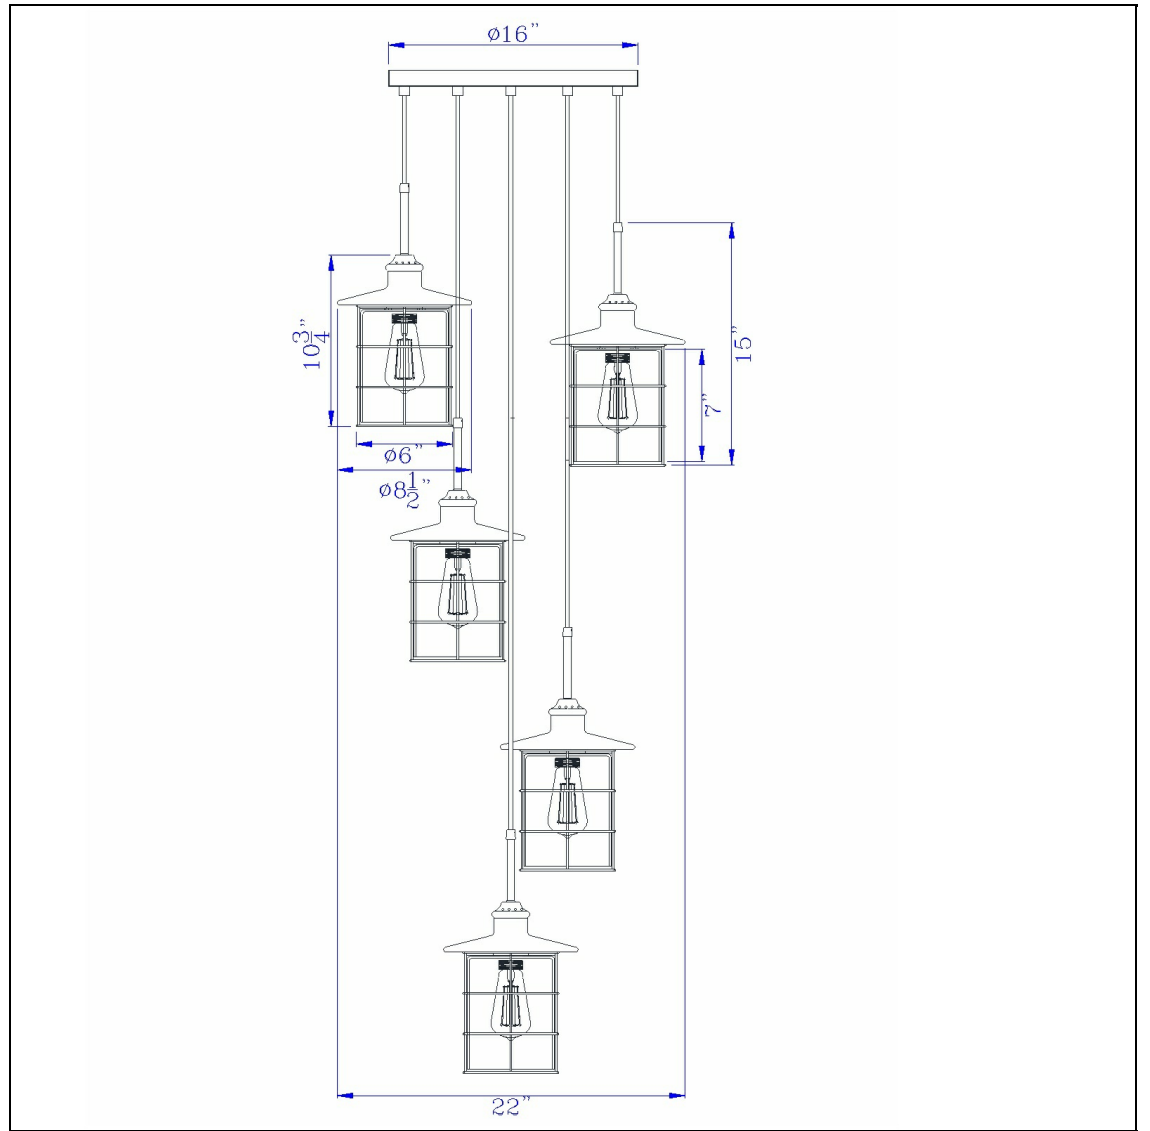

Product No. **FX-2668-5P**

Description

60W x 5 Silverton metal/glass pendant fixture (Edison bulbs included)
Constructed with durable material
Come with customizable 72" cord
Clear glass with lantern design shade
Cage design
5 light round canopy included
5 light round canopy included
Add an industrial touch to your space with this lantern style hanging five light pendant combo. It

Technical Specifications

UPC	020193067284	Shade Top1	6.00
Wattage	60W X 5	Shade Bottom1	6.00
Switch Type	E26	Shade Side	7.00
Bulb Base	E26	Carton 1 Dimensions	21.00 x 13.00 x 41.00
Number of Lights	5	Carton 2 Dimensions	0.00 x 0.00 x 41.00
Color	Dark Bronze	Package Dimensions	L: 41.00 W: 13.00 H: 21.00
Base Color	Glass		