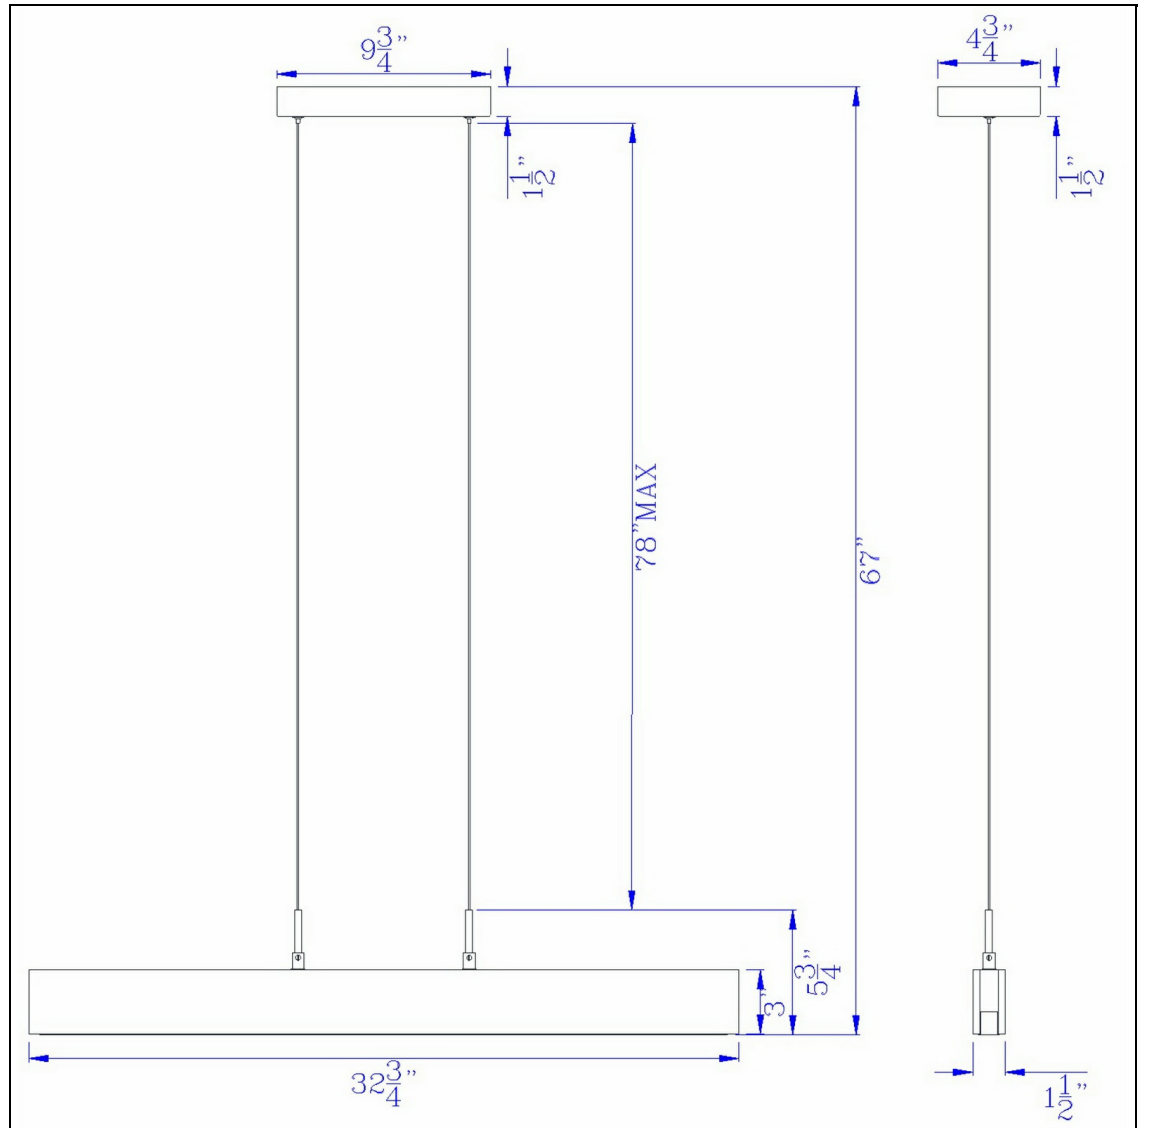

Product No. **FX-2965-18**

Description

Colmar integrated LED Rubber wood ceiling island light with adjustable steel braided cable. 18W, 1400 lumen, 3000K
Constructed with durable material
Come with customizable 72" steel cable
Linear design LED light source
Perfect for Kitchen Island or dining room
Integrated LED for long lasting bright light
Feature genuine rubber wood
Add a modern touch to your decor with this rubberwood plank island light. It features an integrated

Technical Specifications

| | |
|-------------------------|----------------|
| UPC | 020193067284 |
| Wattage | LED18W |
| CRI | 80 |
| Lumen | 1400 |
| Switch Type | Integrated LED |
| Bulb Base | Integrated LED |
| Number of Lights | Integrated LED |
| Color | rubber wood |
| Base Color | Wood |

| | |
|----------------------------|--------------------------|
| Carton 1 Dimensions | 7.00 x 3.80 x 45.50 |
| Carton 2 Dimensions | 0.00 x 0.00 x 45.50 |
| Package Dimensions | L: 45.50 W: 3.80 H: 7.00 |