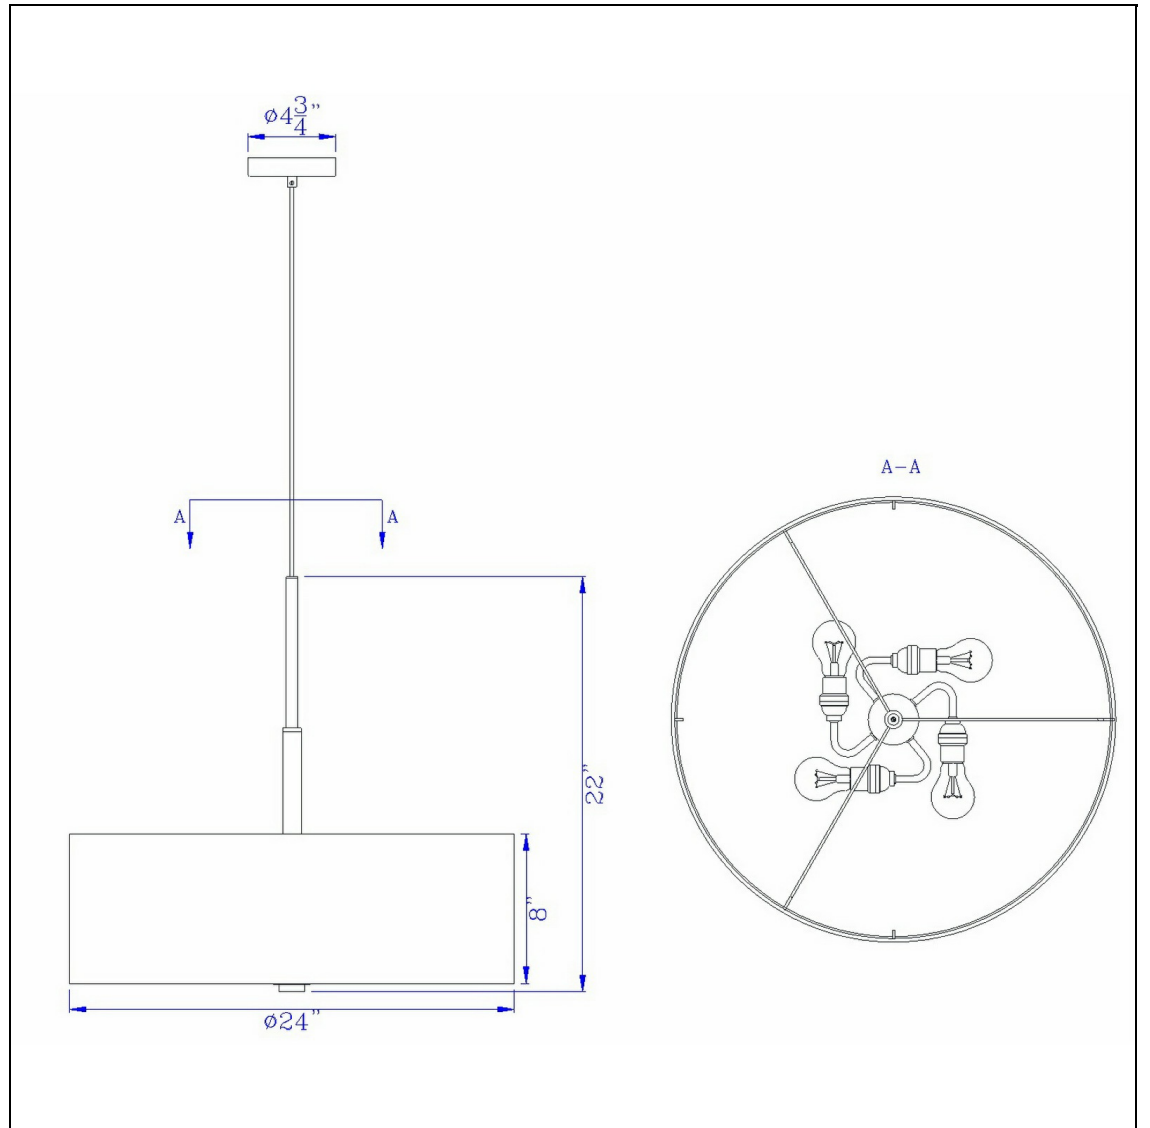

Product No. **FX-3744-BL**

Description

60W x 4 Lonoke pendant fixture with hardback drum shade  
Constructed with durable material  
Come with 72" customizable cord  
Drum shade  
4 lights  
Canopy included  
Metal two steps decoration pole  
Teal color shade  
Teal color shade  
Add a pop of color to your d?cor with this aqua drum pendant light. It features a smooth fabric drum

Technical Specifications

<b>UPC</b>	020193067284	<b>Shade Top1</b>	24.00
<b>Wattage</b>	60W X 4	<b>Shade Bottom1</b>	24.00
<b>Switch Type</b>	E26	<b>Shade Side</b>	8.00
<b>Bulb Base</b>	E26	<b>Carton 1 Dimensions</b>	10.50 x 25.50 x 25.50
<b>Number of Lights</b>	4	<b>Carton 2 Dimensions</b>	0.00 x 0.00 x 25.50
<b>Color</b>	Aqua blue	<b>Package Dimensions</b>	L: 25.50 W: 25.50 H: 10.50
<b>Base Color</b>	1		