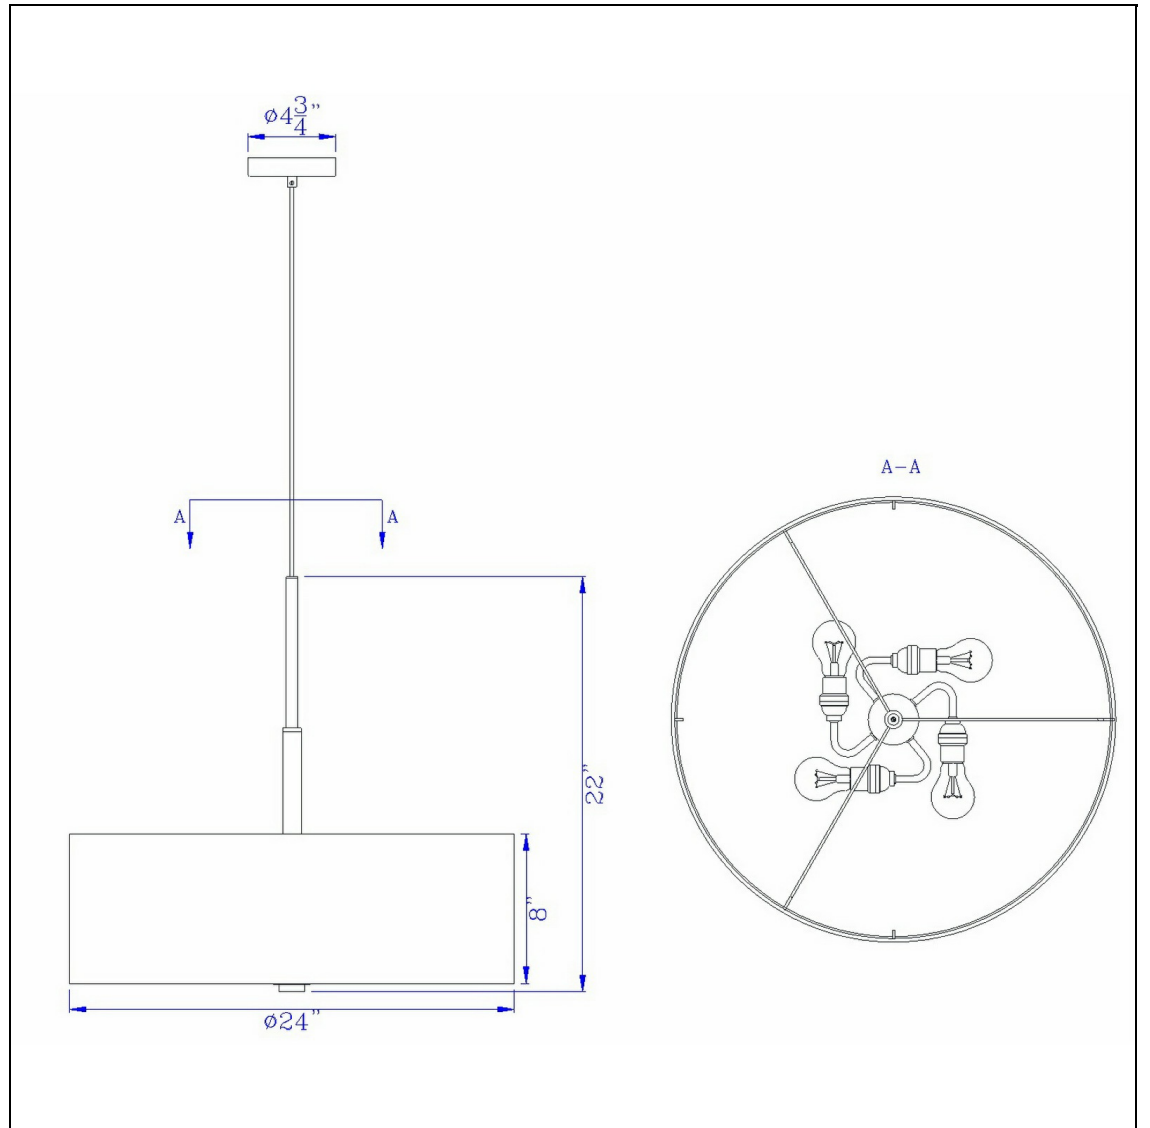

Product No. **FX-3744-PUR**

Description

60W x 4 Lonoke pendant fixture with hardback drum shade  
Constructed with durable material  
Come with 72" customizable cord  
Drum shade  
6 lights  
Canopy included  
Metal two steps decoration pole  
Plum color shade  
Plum color shade  
Add a pop of color to your d?cor with this plum drum pendant light. It features a smooth fabric drum

Technical Specifications

<b>UPC</b>	020193067284	<b>Shade Top1</b>	24.00
<b>Wattage</b>	60W X 4	<b>Shade Bottom1</b>	24.00
<b>Switch Type</b>	E26	<b>Shade Side</b>	8.00
<b>Bulb Base</b>	E26	<b>Carton 1 Dimensions</b>	10.50 x 25.50 x 25.50
<b>Number of Lights</b>	4	<b>Carton 2 Dimensions</b>	0.00 x 0.00 x 25.50
<b>Color</b>	Plum	<b>Package Dimensions</b>	L: 25.50 W: 25.50 H: 10.50
<b>Base Color</b>	1		