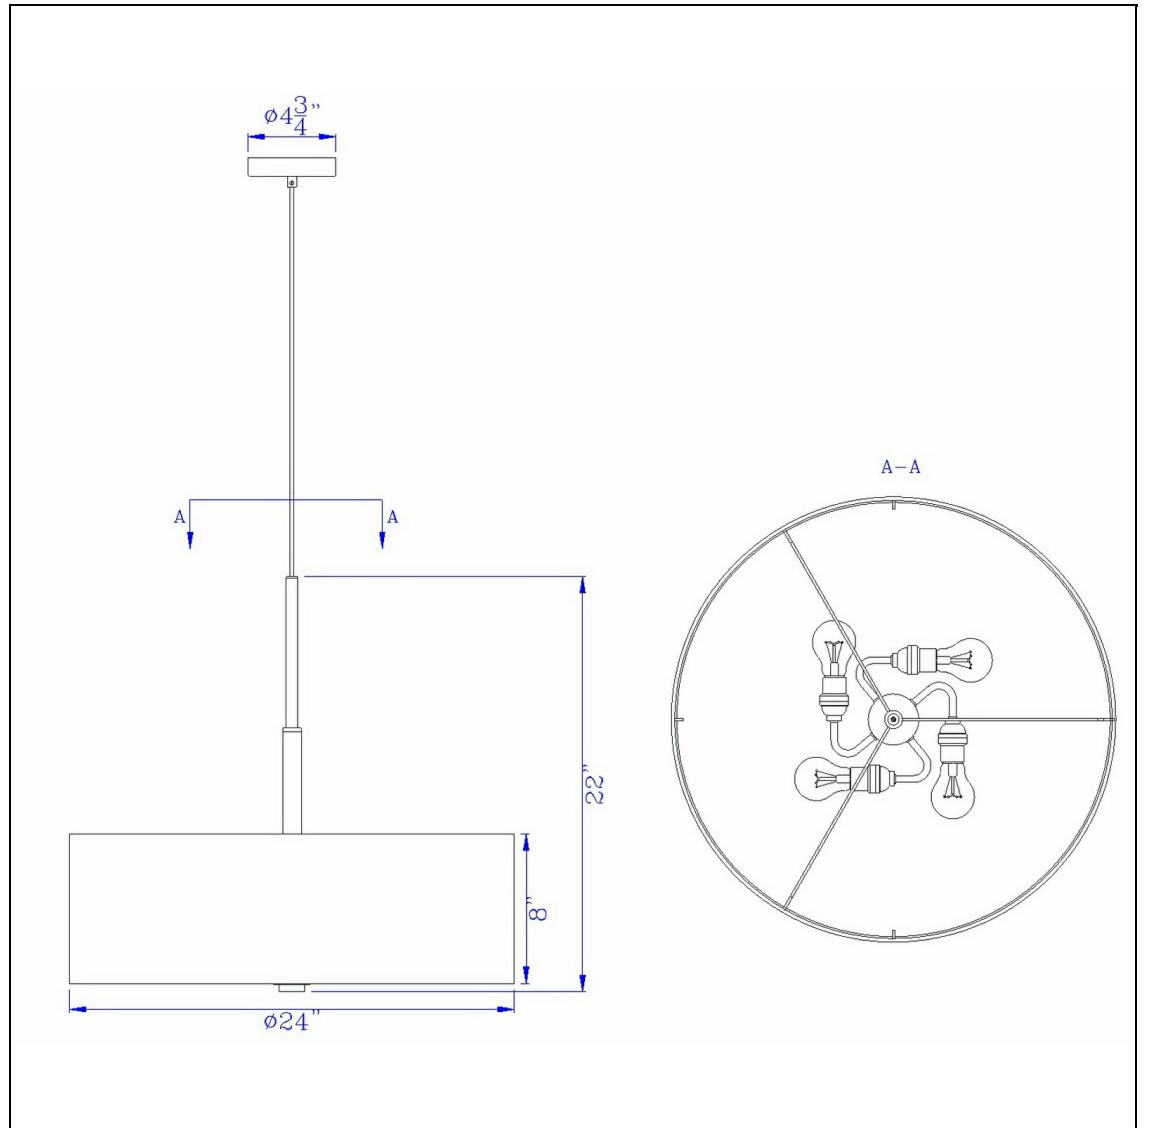

Product No. **FX-3744-PUR**

Description

60W x 4 Lonoke pendant fixture with hardback drum shade
Constructed with durable material
Come with 72" customizable cord
Drum shade
6 lights
Canopy included
Metal two steps decoration pole
Plum color shade
Plum color shade
Add a pop of color to your d?cor with this plum drum pendant light. It features a smooth fabric drum

Technical Specifications

UPC	020193067284
Wattage	60W X 4
Switch Type	E26
Bulb Base	E26
Number of Lights	4
Color	Plum
Base Color	1

Shade Top1	24.00
Shade Bottom1	24.00
Shade Side	8.00
Carton 1 Dimensions	10.50 x 25.50 x 25.50
Carton 2 Dimensions	0.00 x 0.00 x 25.50
Package Dimensions	L: 25.50 W: 25.50 H: 10.50