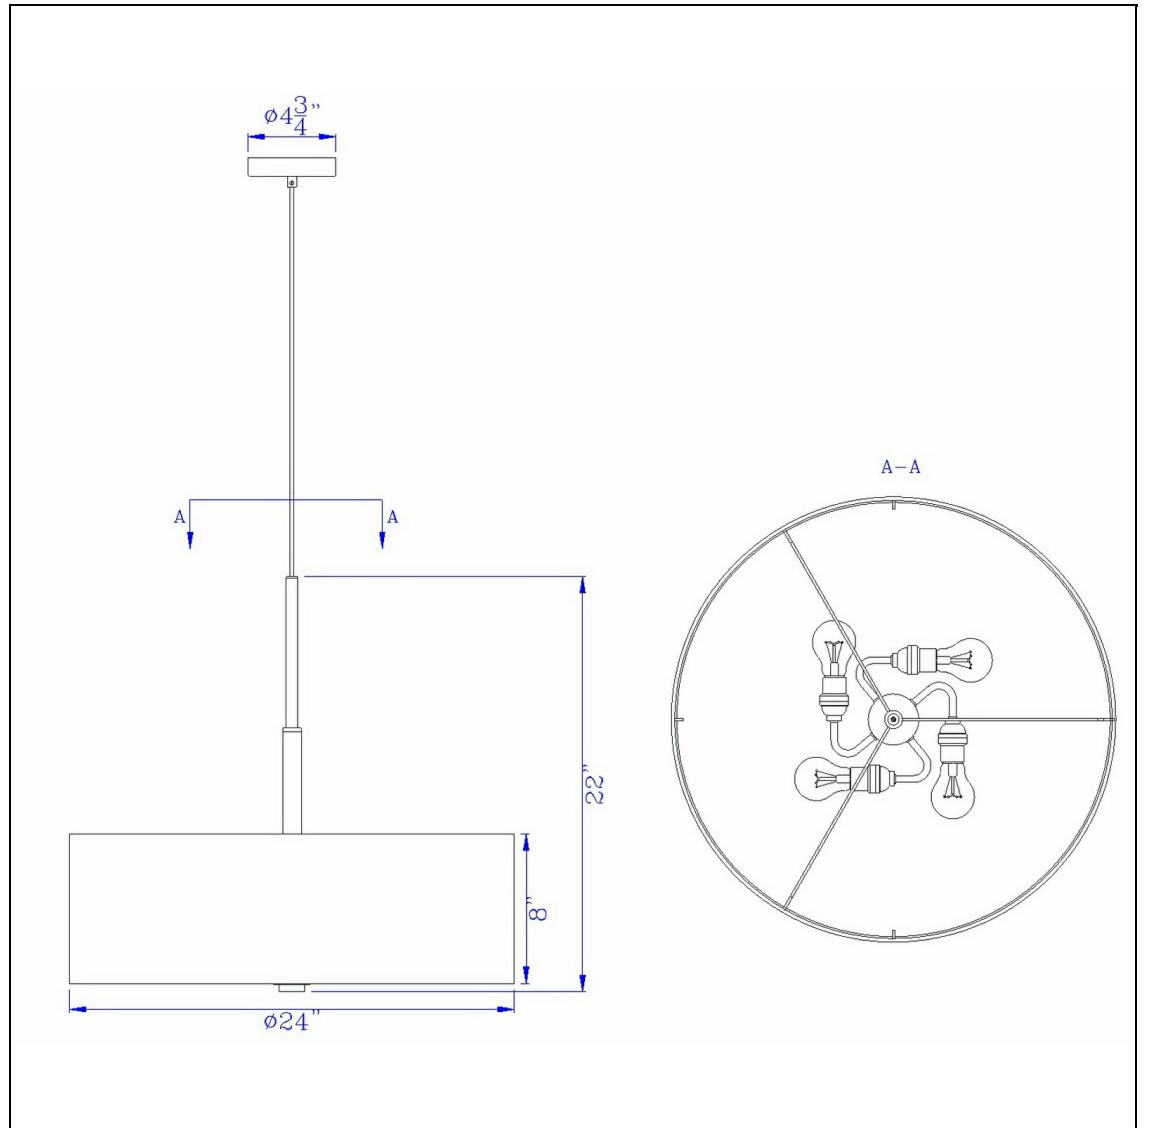

Product No. **FX-3744-RED**

Description

60W x 4 Lonoke pendant fixture with hardback drum shade
Constructed with durable material
Come with 72" customizable cord
Drum shade
7 lights
Canopy included
Metal two steps decoration pole
Maroon color shade
Maroon color shade
Add a pop of color to your d?cor with this maroon drum pendant light. It features a smooth fabric dr

Technical Specifications

UPC	020193067284	Shade Top1	24.00
Wattage	60W X 4	Shade Bottom1	24.00
Switch Type	E26	Shade Side	8.00
Bulb Base	E26	Carton 1 Dimensions	10.50 x 25.50 x 25.50
Number of Lights	4	Carton 2 Dimensions	0.00 x 0.00 x 25.50
Color	Maroon	Package Dimensions	L: 25.50 W: 25.50 H: 10.50
Base Color	1		