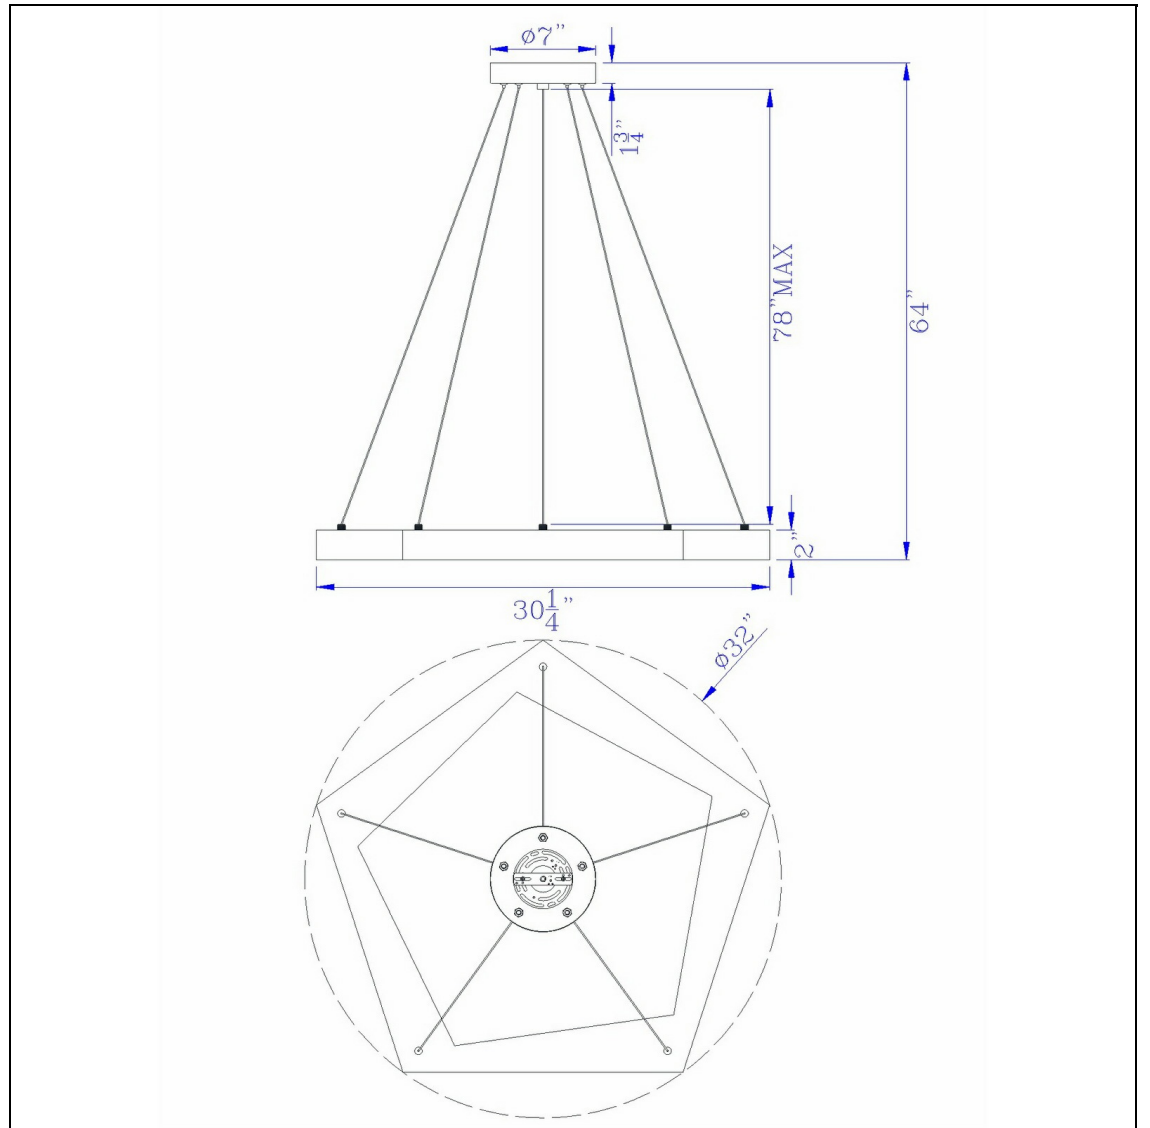

Product No. **FX-3745-38**

Description

Metz dimmable Integrated LED polygon pine wood pendant fixture. 38W, 3000 lumen, 3000K
Constructed with durable material
Come with 72" steel cable
Pine wood
Polygon shape
Integrated LED for long lasting bright light
Acrylic diffuser
Acrylic diffuser
Dimmable with Lutron Brand Dimmers: DVCL-153P, SCL-153P,AYCL-153P,CTCL-153P,DVCL-253P,DVSCLL-253P,SE
Add a modern touch with this pentagonal pinewood hanging light. It features an integrated led light,

Technical Specifications

UPC	020193067284	Carton 1 Dimensions	33.00 x 4.00 x 31.50
Wattage	LED38W	Carton 2 Dimensions	0.00 x 0.00 x 31.50
CRI	80	Package Dimensions	L: 31.50 W: 4.00 H: 33.00
Lumen	3000		
Switch Type	Integrated LED		
Bulb Base	Integrated LED		
Number of Lights	Intergrated LED		
Color	Pine		
Base Color	1		