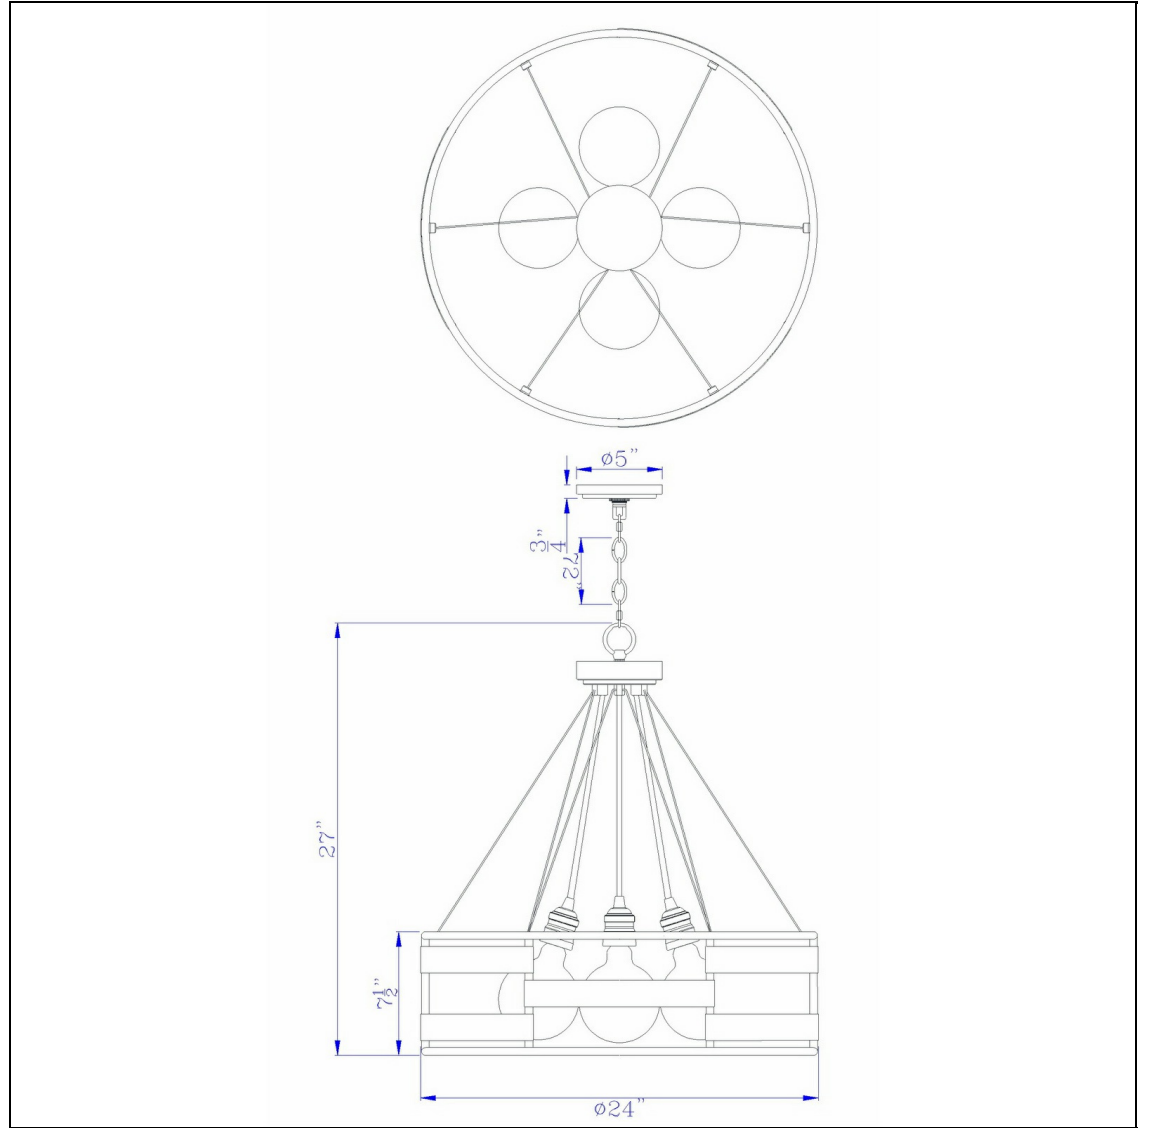

Product No. **FX-3747-4**

Description

60W x 4 Rochefort metal chandelier (Edison bulbs shown ARE included)
Constructed with durable material
Comes with 10 ft hanging wire and 6 ft chain
hand crafted iron
Comes with Edison bulbs
Suspended steel cable design
Featuring a rusty lodge design
Cluster light source design
Cluster light source design
Update your d?cor with this round rust finish chandelier.This four light rustic metal fixture featur

Technical Specifications

UPC	020193067284	Carton 1 Dimensions	11.00 x 26.00 x 26.00
Wattage	60W X 4	Carton 2 Dimensions	0.00 x 0.00 x 26.00
Switch Type	E26	Package Dimensions	L: 26.00 W: 26.00 H: 11.00
Bulb Base	E26		
Number of Lights	4		
Color	Rust		
Base Color	1		