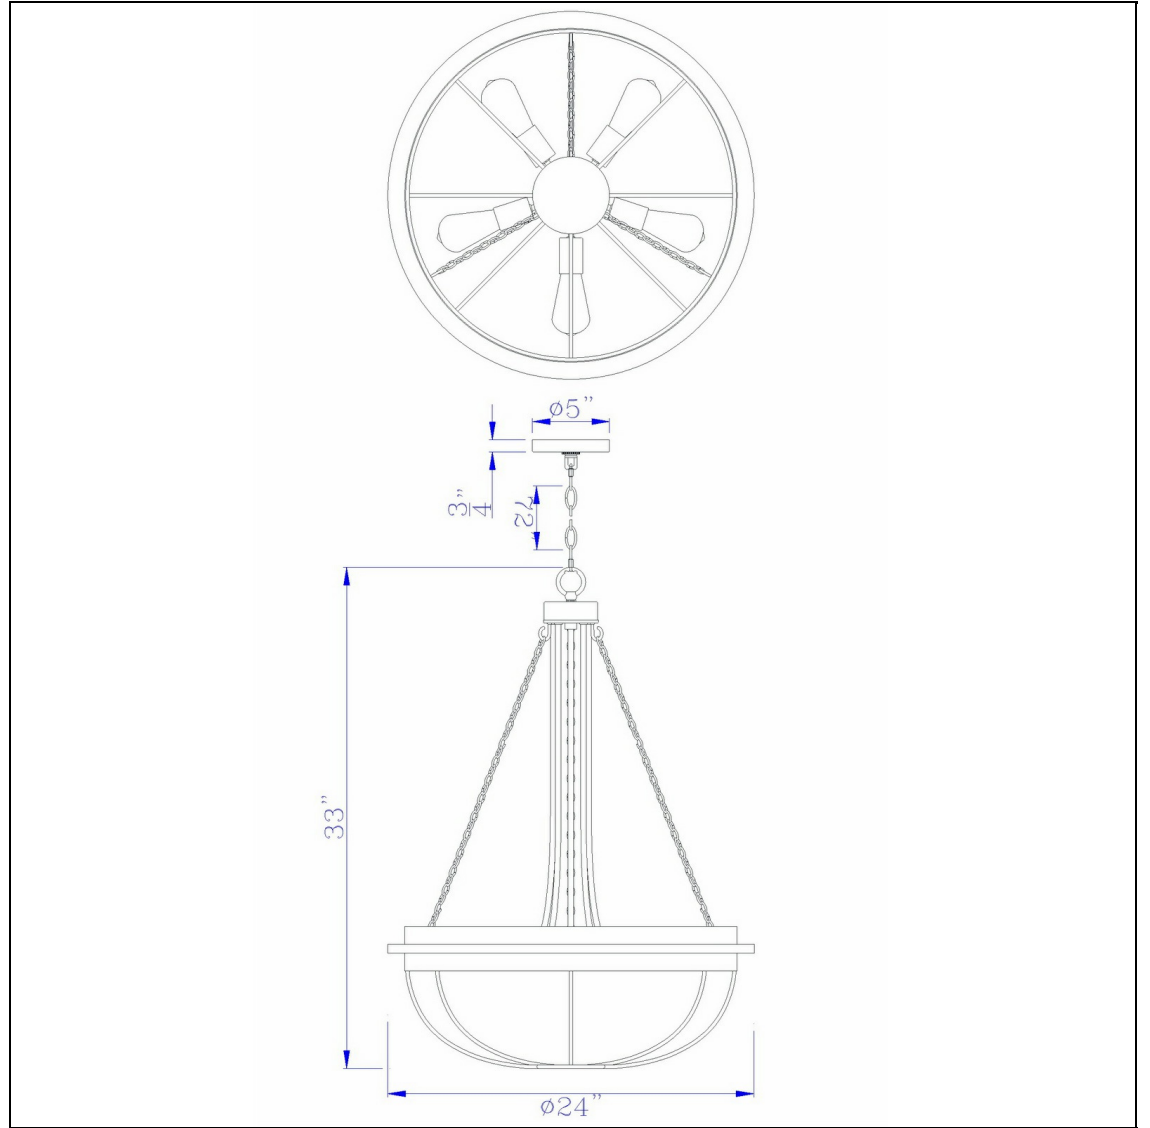

Product No. **FX-3748-5**

Description

60W x 5 Nixa metal chandelier (Edison bulbs NOT included)
Constructed with durable material
Comes with 10 ft hanging wire and 6 ft chain
hand crafted iron
dome shape
Featuring a rusty lodge design
feature guarded metal cage design
feature guarded metal cage design
Update your decor with this round dove gray chandelier. This five light matte metal fixture features

Technical Specifications

UPC	020193067284	Carton 1 Dimensions	12.50 x 29.30 x 29.30
Wattage	60W X 5	Carton 2 Dimensions	0.00 x 0.00 x 29.30
Switch Type	E26	Package Dimensions	L: 29.30 W: 29.30 H: 12.50
Bulb Base	E26		
Number of Lights	5		
Color	Dove Grey		
Base Color	1		