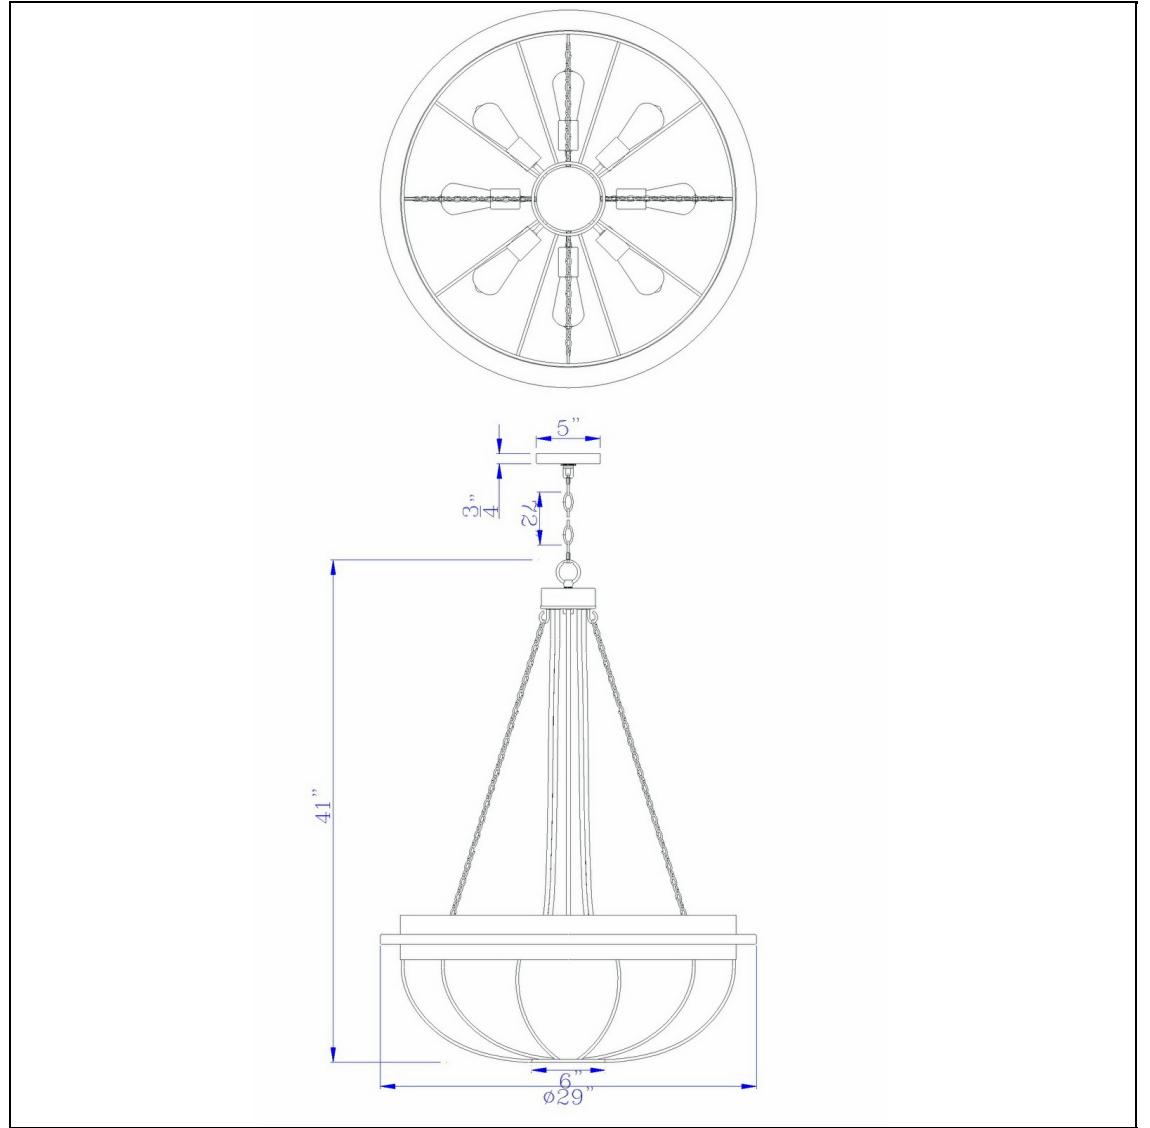

Product No. **FX-3748-8**

Description

60W x 8 Nixa metal chandelier (Edison bulbs NOT included)  
Constructed with durable material  
Comes with 10 ft hanging wire and 6 ft chain  
hand crafted iron  
dome shape  
Featuring a rusty lodge design  
feature guarded metal cage design  
feature guarded metal cage design  
Update your decor with this round dove gray chandelier. This eight light matte metal fixture features

Technical Specifications

<b>UPC</b>	020193067284	<b>Carton 1 Dimensions</b>	14.50 x 33.80 x 33.80
<b>Wattage</b>	60W X 8	<b>Carton 2 Dimensions</b>	0.00 x 0.00 x 33.80
<b>Switch Type</b>	E26	<b>Package Dimensions</b>	L: 33.80 W: 33.80 H: 14.50
<b>Bulb Base</b>	E26		
<b>Number of Lights</b>	8		
<b>Color</b>	Dove Grey		
<b>Base Color</b>	1		