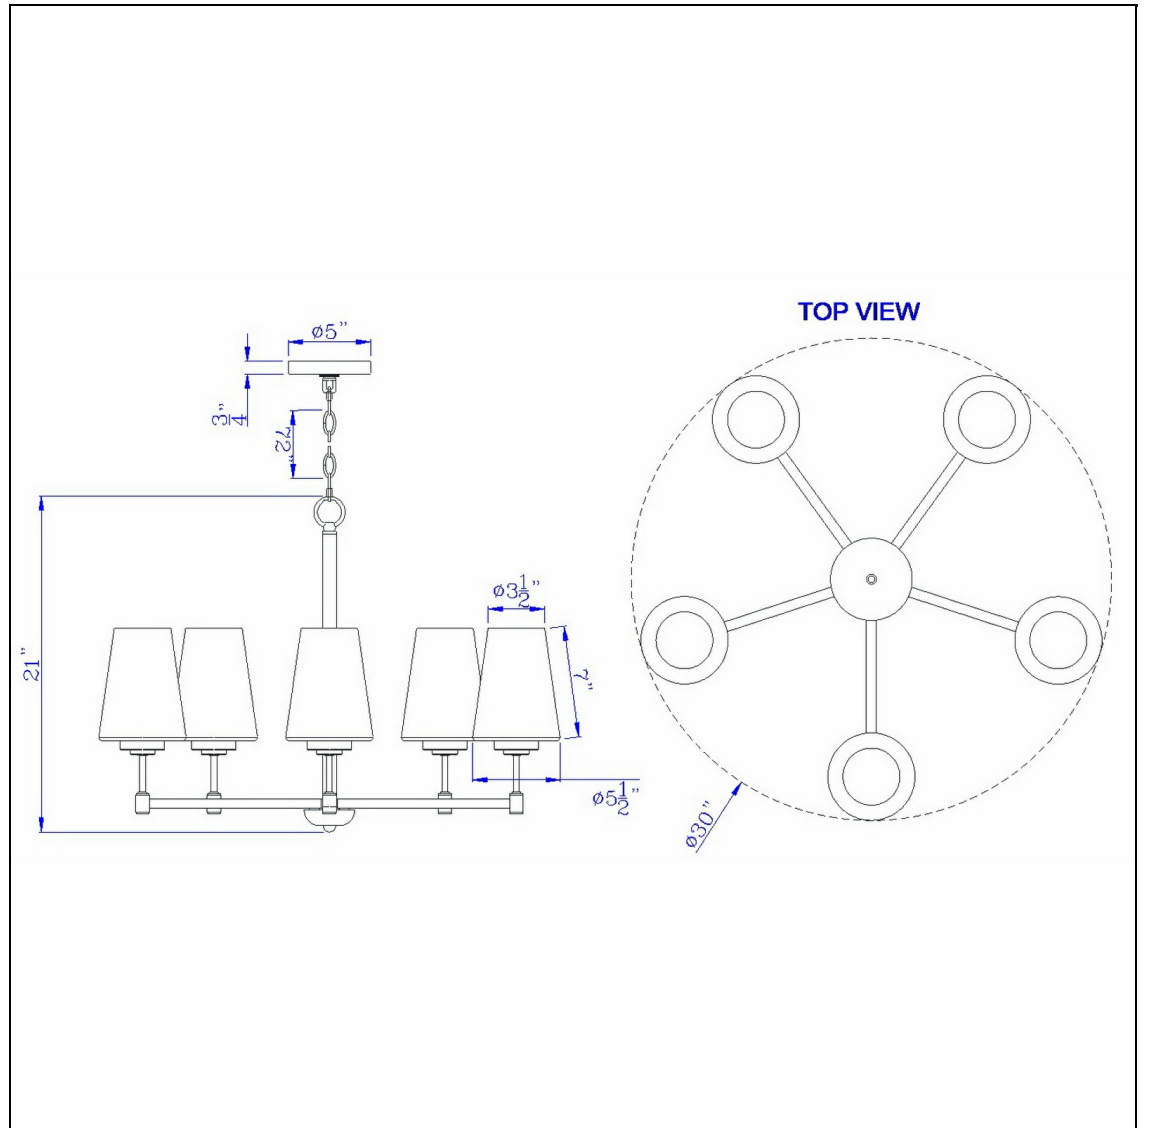

Product No. **FX-3749-5**

Description

60W x 5 Crestwood metal chandelier with textured glass shades  
Constructed with durable material  
Comes with 10 ft hanging wire and 6 ft chain  
Watermark glass  
taper glass shape  
5 arm spider design  
5 arm spider design  
Refresh your decor with this antique brass metal chandelier. It features a polished satin finish, ri

Technical Specifications

<b>UPC</b>	020193067284	<b>Shade Top1</b>	3.50
<b>Wattage</b>	60W X 5	<b>Shade Bottom1</b>	5.50
<b>Switch Type</b>	E26	<b>Shade Side</b>	7.00
<b>Bulb Base</b>	E26	<b>Carton 1 Dimensions</b>	9.80 x 20.00 x 30.00
<b>Number of Lights</b>	5	<b>Carton 2 Dimensions</b>	0.00 x 0.00 x 30.00
<b>Color</b>	Antique Brass	<b>Package Dimensions</b>	L: 30.00 W: 20.00 H: 9.80
<b>Base Color</b>	1		