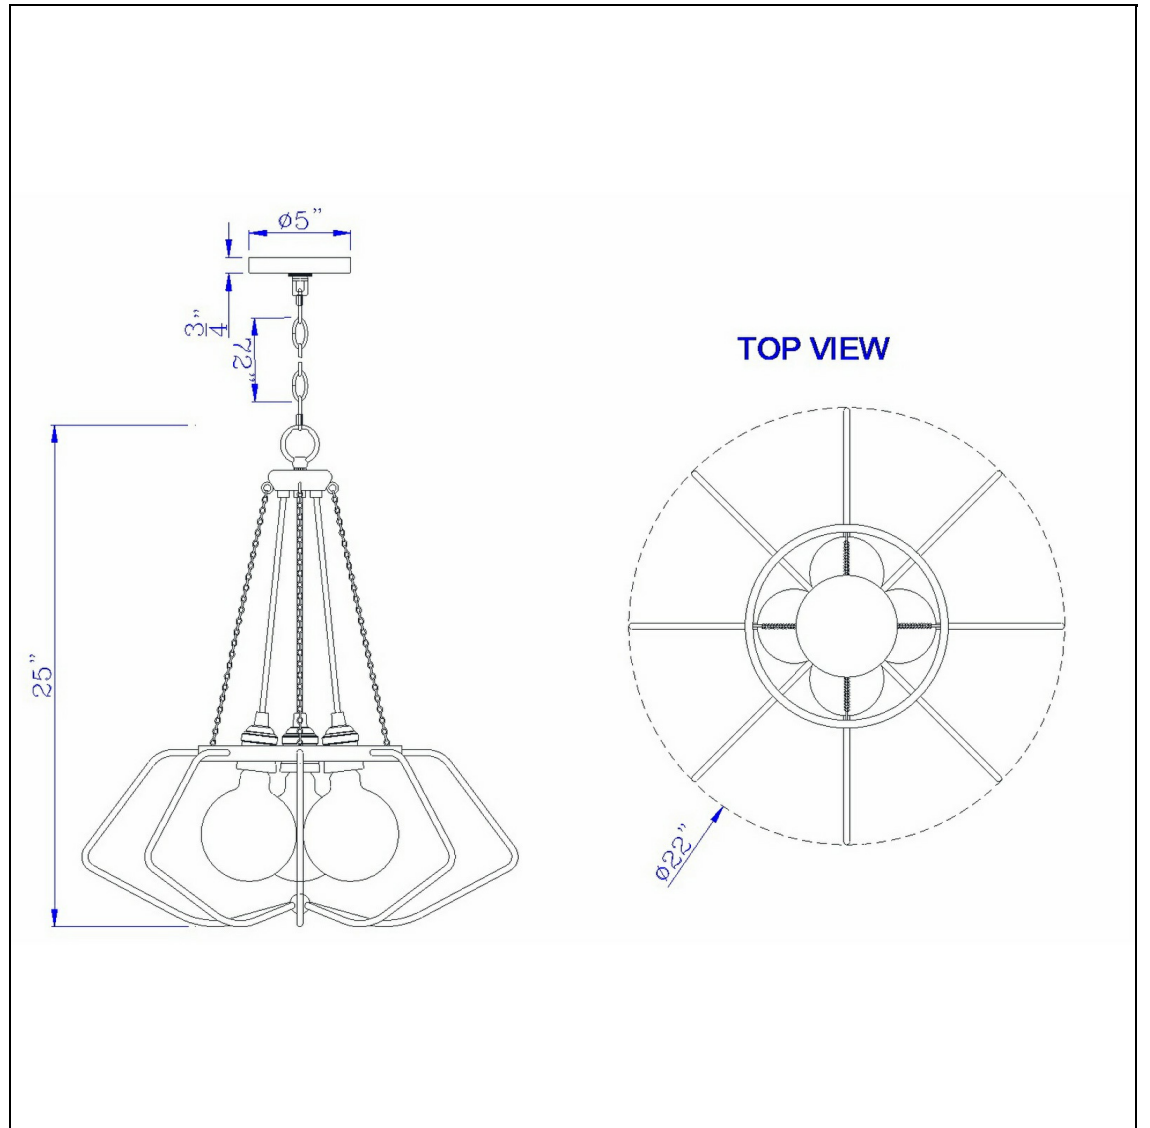

Product No. **FX-3750-4**

Description

60W x 4 Ladue metal chandelier (Edison bulbs shown ARE included)
Constructed with durable material
Comes with 10 ft hanging wire and 6 ft chain
Edison bulbs included
chrome Socket
Open see through design
Open see through design
All eyes will be on this modern two tone chandelier. It features an open wrought iron frame in black

Technical Specifications

UPC	020193067284
Wattage	60W X 4
Switch Type	E26
Bulb Base	E26
Number of Lights	4
Color	Black/Chrome
Base Color	1

Carton 1 Dimensions	11.30 x 24.80 x 24.80
Carton 2 Dimensions	0.00 x 0.00 x 24.80
Package Dimensions	L: 24.80 W: 24.80 H: 11.30