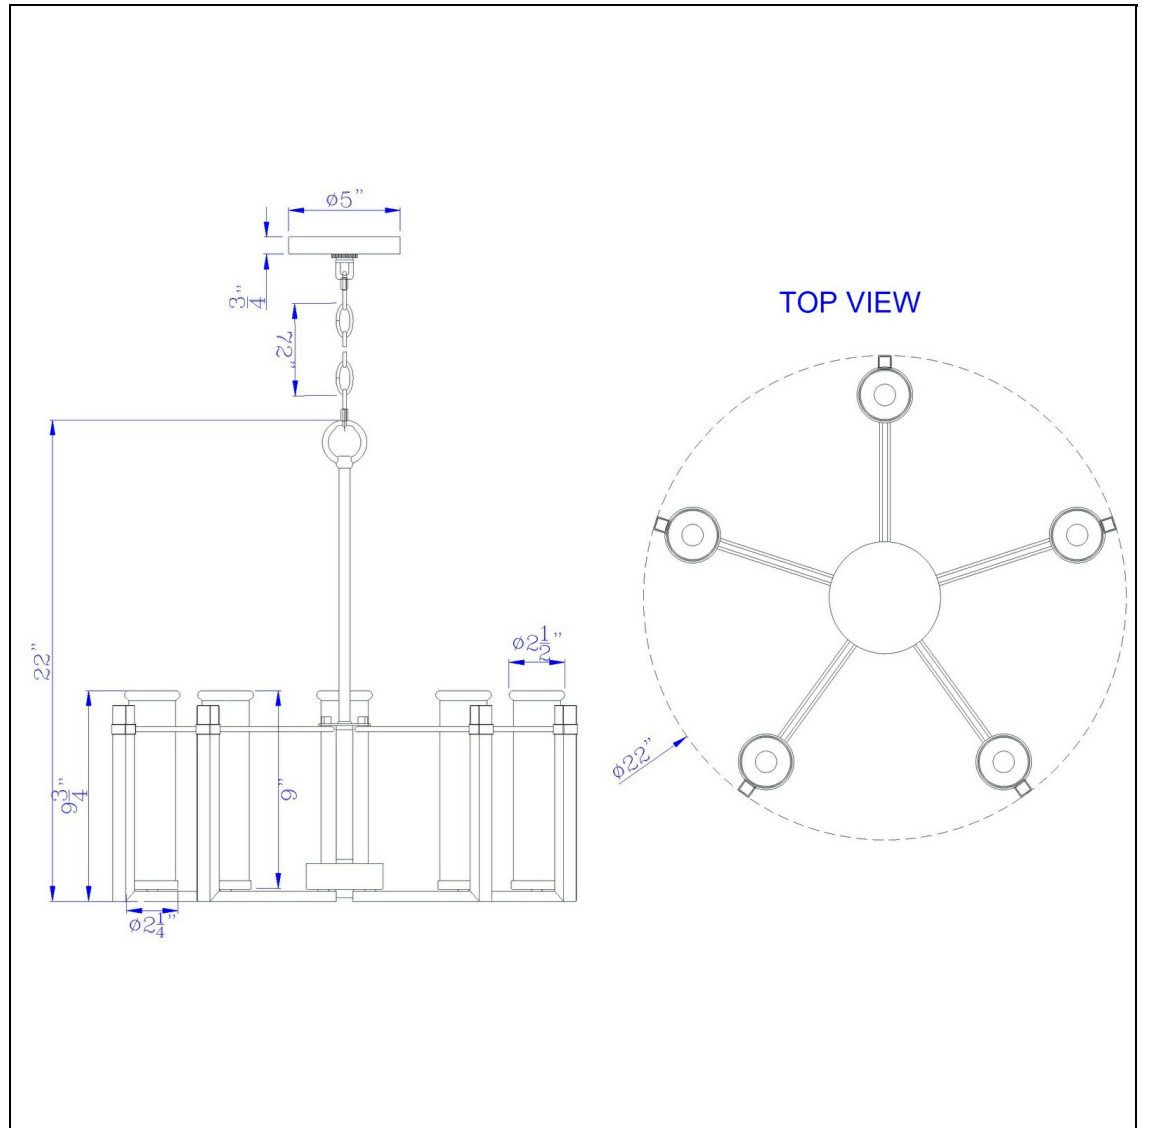

Product No. **FX-3751-5**

Description

60Wx 5 Olivette metal chandelier with glass shade
Constructed with durable material
Comes with 10 ft hanging wire and 6 ft chain
Test tube glass design
Old nostalge lantern design
metal in white washed wood finish
metal in white washed wood finish
Refresh your d?cor with this white washed metal and wood chandelier. It features an upright design w

Technical Specifications

UPC	020193067284
Wattage	60W X 5
Switch Type	E12
Bulb Base	E12
Number of Lights	5
Color	White Washed
Base Color	1

Shade Top1	2.50
Shade Bottom1	2.25
Shade Side	9.00
Carton 1 Dimensions	25.00 x 12.00 x 11.50
Carton 2 Dimensions	0.00 x 0.00 x 11.50
Package Dimensions	L: 11.50 W: 12.00 H: 25.00