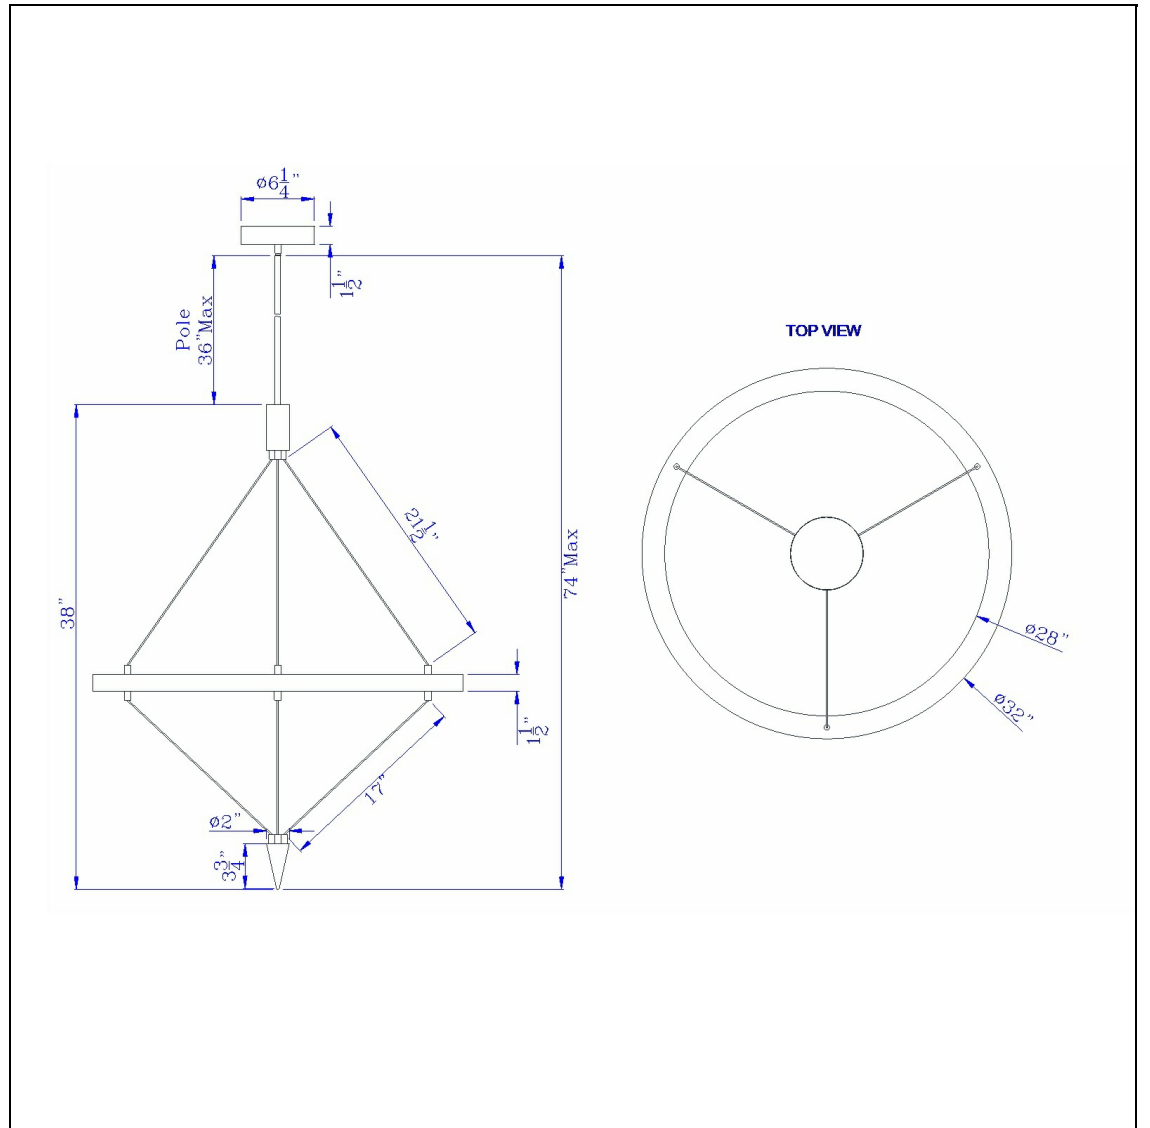

Product No. **FX-3752-24**

Description

Viterbo integrated dimmable LED pine wood pendant fixture with suspended steel braided wire. 24W, 1920 lumen, 3000K  
Constructed with durable material  
Intergrated dimmable LED  
Furnished with Pine wood  
Pendant design  
Suspension steel wire to create a sense of openness  
Suspension steel wire to create a sense of openness  
Dimmable with Lutron Brand Dimmers: DVCL-153P, SCL-153P, AYCL-153P, CTCL-153P, DVCL-253P, DVSCLL-253P, SE  
Update your space with this pinewood finish circular chandelier. It features a metal tip weighted ac

Technical Specifications

<b>UPC</b>	020193067284
<b>Wattage</b>	LED24W
<b>CRI</b>	80
<b>Lumen</b>	1920
<b>Switch Type</b>	Integrated LED
<b>Bulb Base</b>	Integrated LED
<b>Number of Lights</b>	Intergrated LED
<b>Color</b>	Pine
<b>Base Color</b>	1

<b>Carton 1 Dimensions</b>	11.00 x 36.00 x 36.00
<b>Carton 2 Dimensions</b>	0.00 x 0.00 x 36.00
<b>Package Dimensions</b>	L: 36.00 W: 36.00 H: 11.00