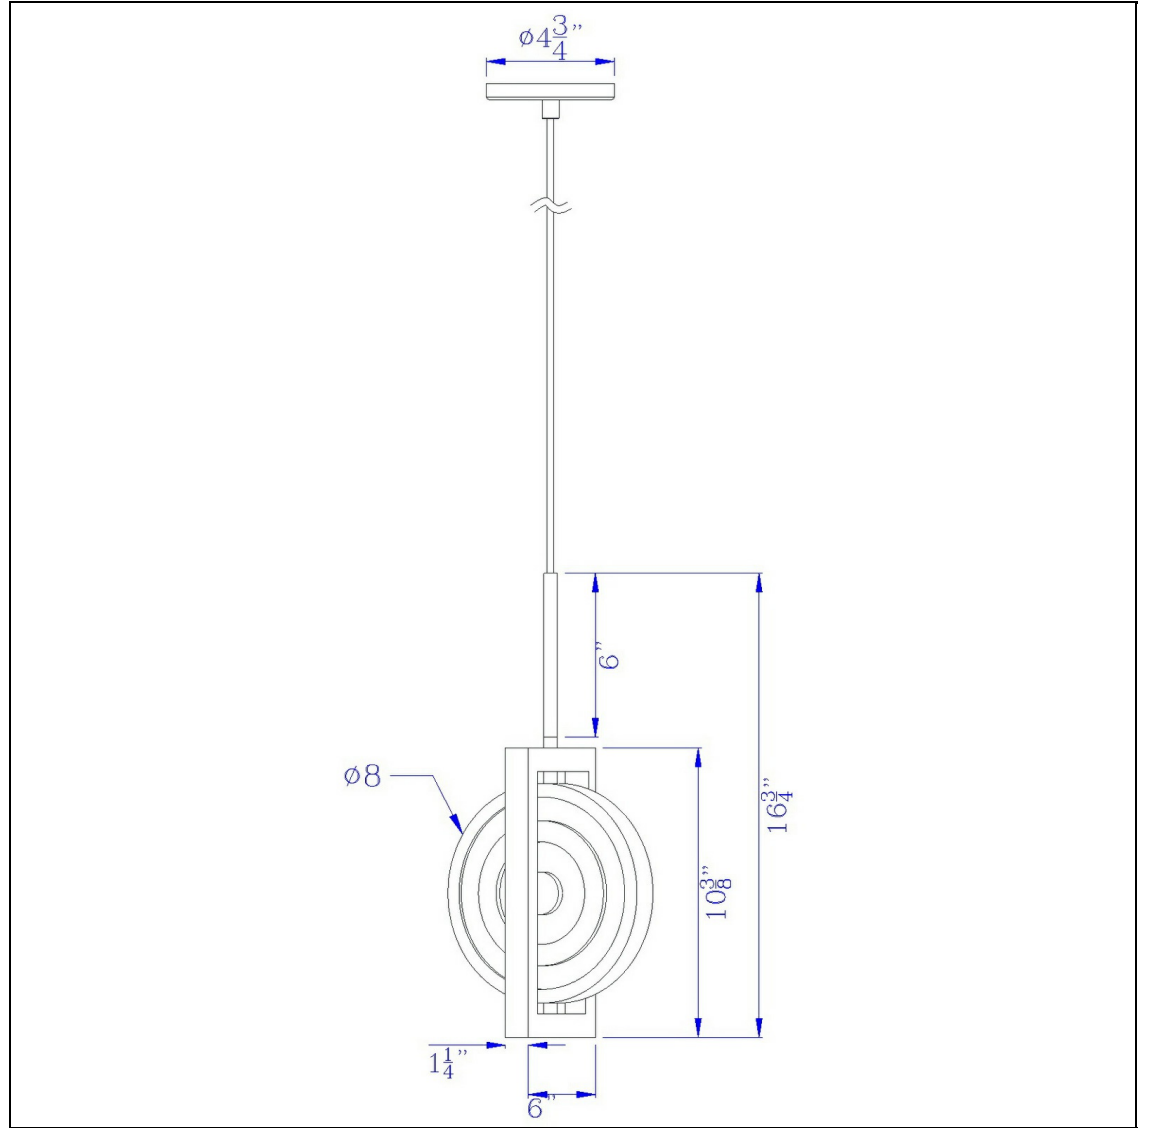

Product No. **FX-3753-16**

Description

Fano integrated dimmable LED wood/metal mini pendant fixture. 16W, 1280 lumen. 3000K
Constructed with durable material comes with a customizable 72" cord
Furnished with Pine wood
Flying disc design
Flying disc design
Dimmable with Lutron Brand Dimmers: DVCL-153P, SCL-153P, AYCL-153P, CTCL-153P, DVCL-253P, DVSCLL-253P, SE
Update your decor with this metal and pine integrated LED hanging pendant. It features a rectangular

Technical Specifications

UPC	020193067284	Carton 1 Dimensions	14.30 x 19.00 x 23.50
Wattage	LED16W	Carton 2 Dimensions	0.00 x 0.00 x 23.50
CRI	80	Package Dimensions	L: 23.50 W: 19.00 H: 14.30
Lumen	1280		
Switch Type	Integrated LED		
Bulb Base	Integrated LED		
Number of Lights	Integrated LED		
Color	Pine		
Base Color	1		