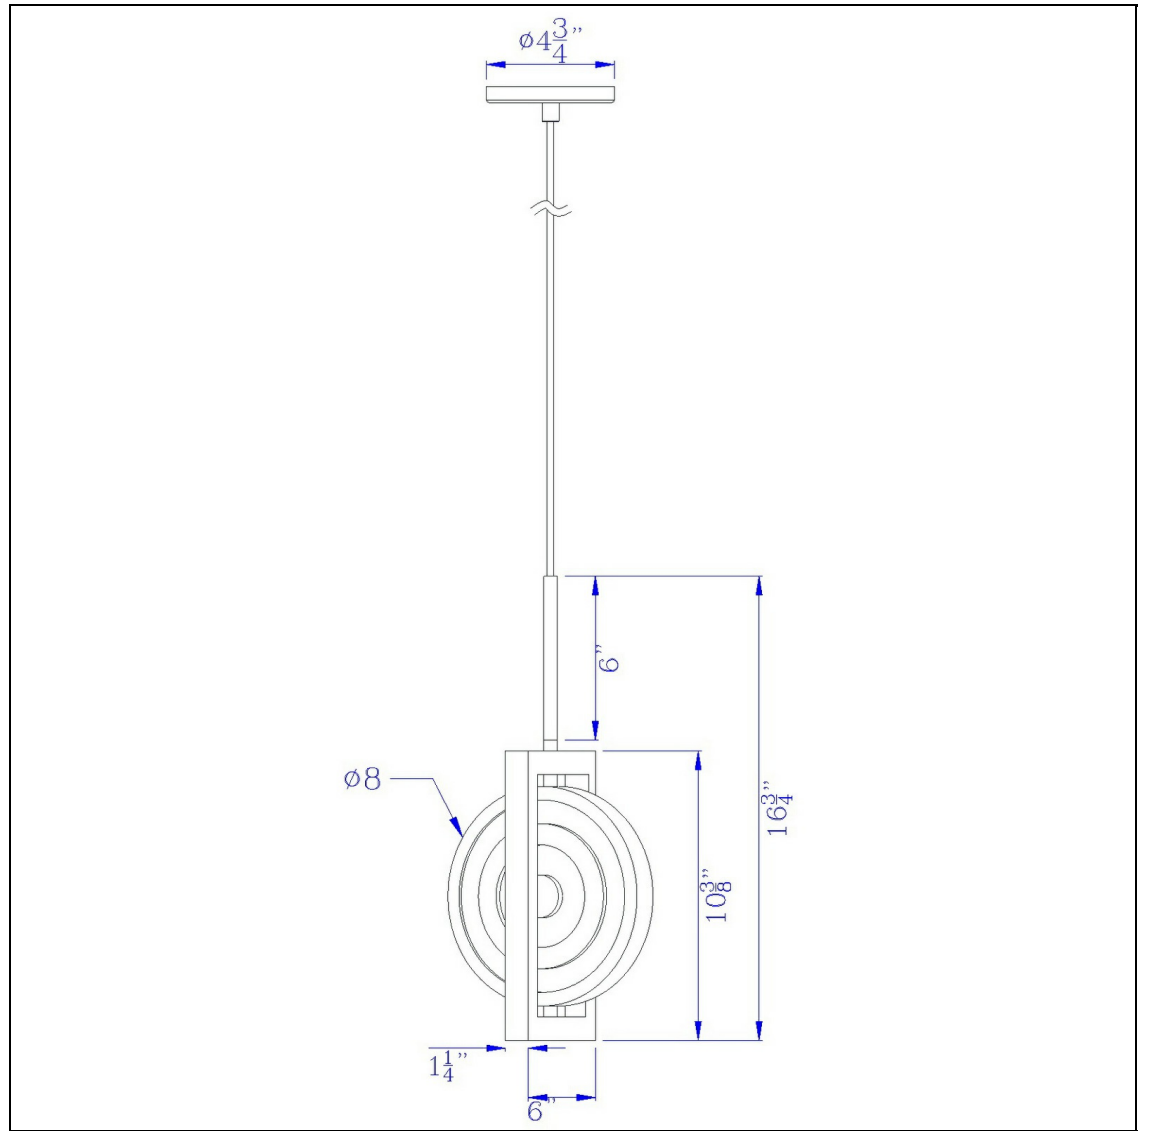

Product No. **FX-3753-16**

Description

Fano integrated dimmable LED wood/metal mini pendant fixture. 16W, 1280 lumen. 3000K  
Constructed with durable material comes with a customizable 72" cord  
Furnished with Pine wood  
Flying disc design  
Flying disc design  
Dimmable with Lutron Brand Dimmers: DVCL-153P, SCL-153P, AYCL-153P, CTCL-153P, DVCL-253P, DVSCLL-253P, SE  
Update your decor with this metal and pine integrated LED hanging pendant. It features a rectangular

Technical Specifications

<b>UPC</b>	020193067284	<b>Carton 1 Dimensions</b>	14.30 x 19.00 x 23.50
<b>Wattage</b>	LED16W	<b>Carton 2 Dimensions</b>	0.00 x 0.00 x 23.50
<b>CRI</b>	80	<b>Package Dimensions</b>	L: 23.50 W: 19.00 H: 14.30
<b>Lumen</b>	1280		
<b>Switch Type</b>	Integrated LED		
<b>Bulb Base</b>	Integrated LED		
<b>Number of Lights</b>	Integrated LED		
<b>Color</b>	Pine		
<b>Base Color</b>	1		