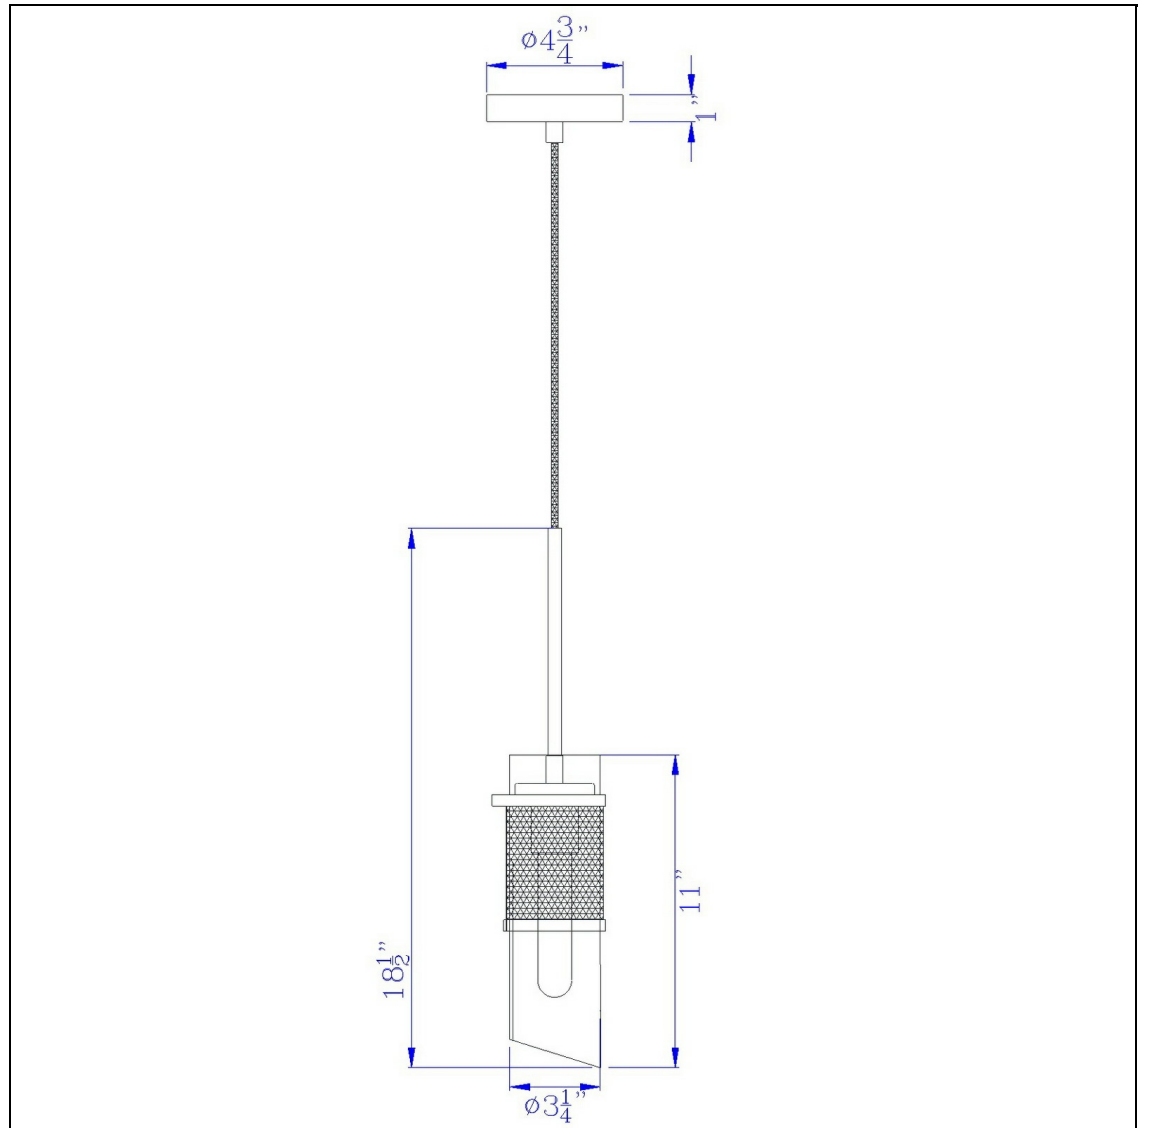

Product No. **FX-3754-1**

Description

60W Savona double layer glass/metal mini pendant with mesh metal shade. (Edison bulb NOT included)
Constructed with durable material comes with a customizable 72" cord
Double layer shades
Furnished with metal mesh shade
Furnished with long tubular glass with slanted opening
Furnished with long tubular glass with slanted opening
This pendant is the perfect touch to any kitchen, island area or foyer. It features a cylinder glass s

Technical Specifications

UPC	020193067284	Shade Top1	3.25
Wattage	60W	Shade Bottom1	3.25
Switch Type	E26	Shade Side	11.00
Bulb Base	E26	Carton 1 Dimensions	14.80 x 6.00 x 13.50
Number of Lights	1	Carton 2 Dimensions	0.00 x 0.00 x 13.50
Color	Black	Package Dimensions	L: 13.50 W: 6.00 H: 14.80
Base Color	1		