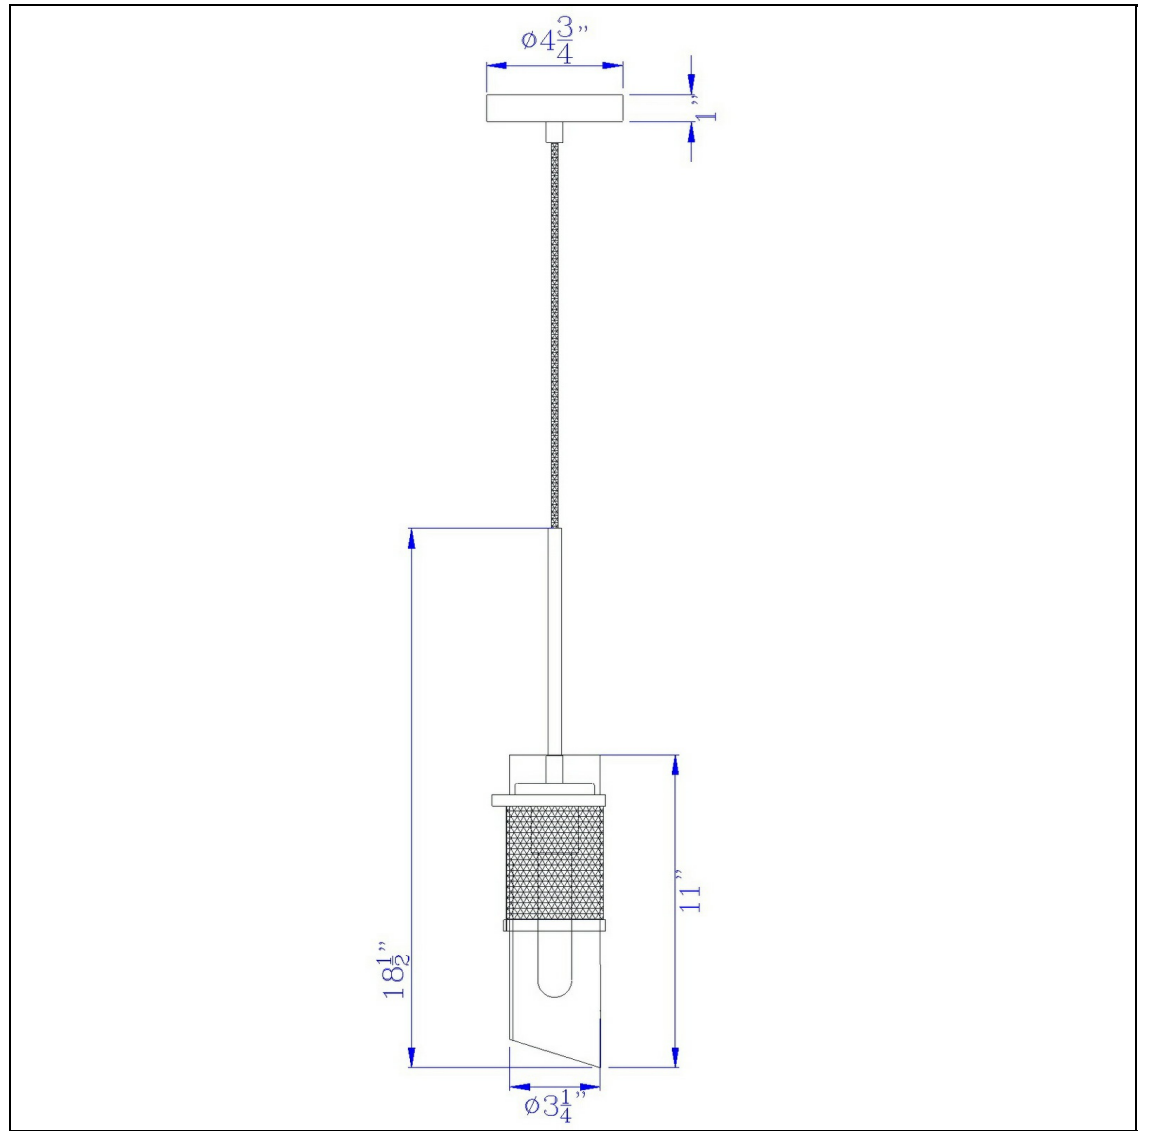

Product No. **FX-3754-1**

Description

60W Savona double layer glass/metal mini pendant with mesh metal shade. (Edison bulb NOT included)
Constructed with durable material comes with a customizable 72" cord
Double layer shades
Furnished with metal mesh shade
Furnished with long tubular glass with slanted opening
Furnished with long tubular glass with slanted opening
This pendant is the perfect touch to any kitchen, island area or foyer. It features a cylinder glass s

Technical Specifications

UPC	020193067284	Shade Top1	3.25
Wattage	60W	Shade Bottom1	3.25
Switch Type	E26	Shade Side	11.00
Bulb Base	E26	Carton 1 Dimensions	14.80 x 6.00 x 13.50
Number of Lights	1	Carton 2 Dimensions	0.00 x 0.00 x 13.50
Color	Black	Package Dimensions	L: 13.50 W: 6.00 H: 14.80
Base Color	1		