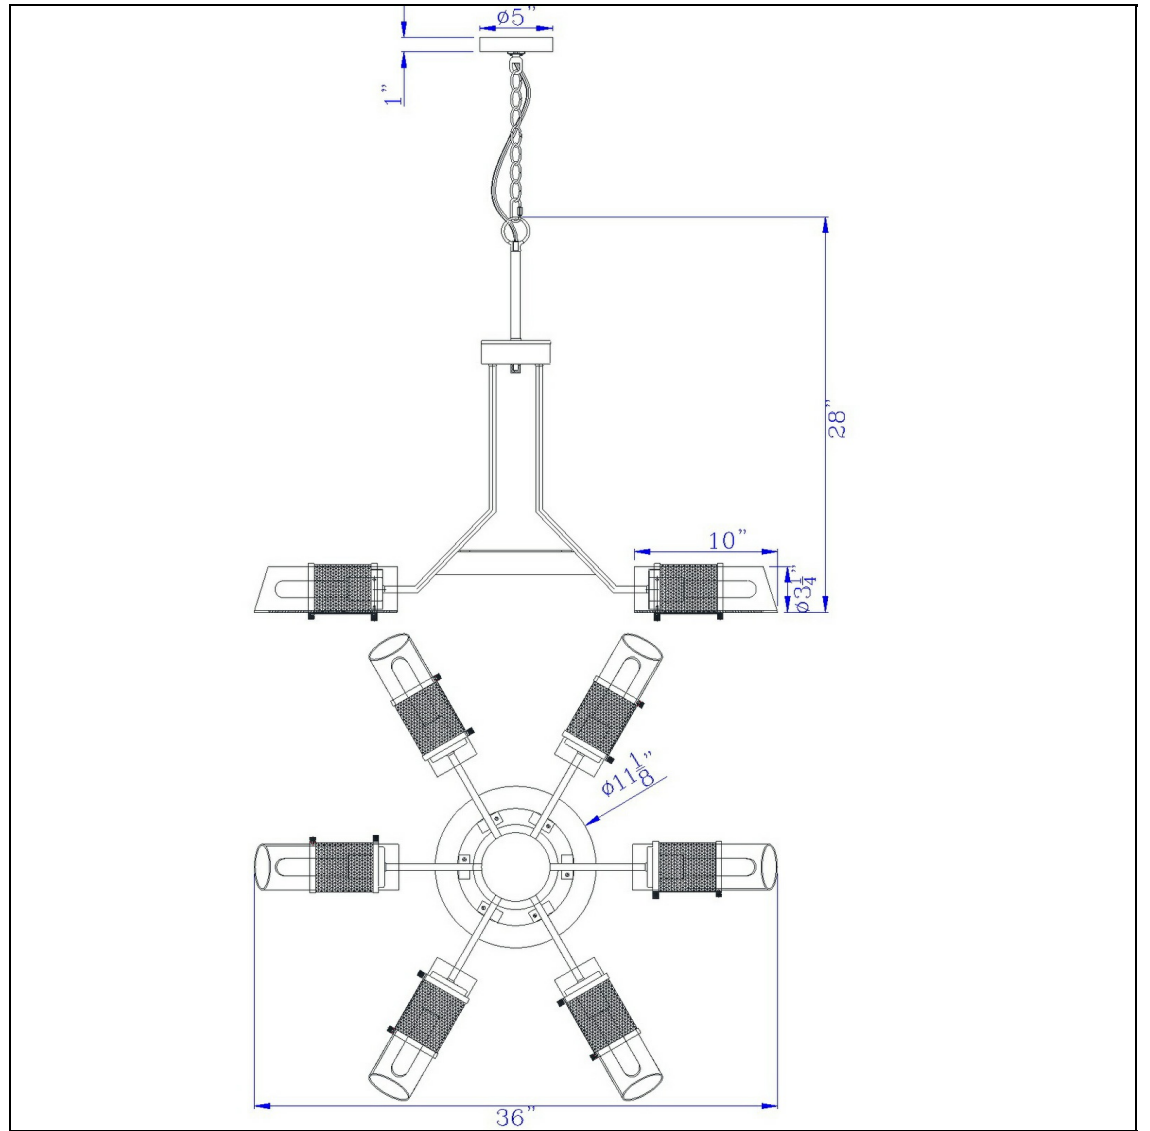

Product No. **FX-3754-6**

Description

60W x 6 Savona pine wood/metal chandelier with double layer glass/metal mesh shade. (Edison bulbs NOT included)
Constructed with durable material
Comes with 10 ft hanging wire and 6 ft chain
Double layer shades
Furnished with metal mesh shade
Furnished with long tubular glass with slanted opening
Furnished with long tubular glass with slanted opening
This chandelier is the perfect touch to any kitchen, island area or foyer. It features a sturdy metal

Technical Specifications

UPC	020193067284	Shade Top1	3.25
Wattage	60W X 6	Shade Bottom1	3.25
Switch Type	E26	Shade Side	10.00
Bulb Base	E26	Carton 1 Dimensions	21.00 x 23.50 x 25.50
Number of Lights	6	Carton 2 Dimensions	0.00 x 0.00 x 25.50
Color	Wood/Black	Package Dimensions	L: 25.50 W: 23.50 H: 21.00
Base Color	1		