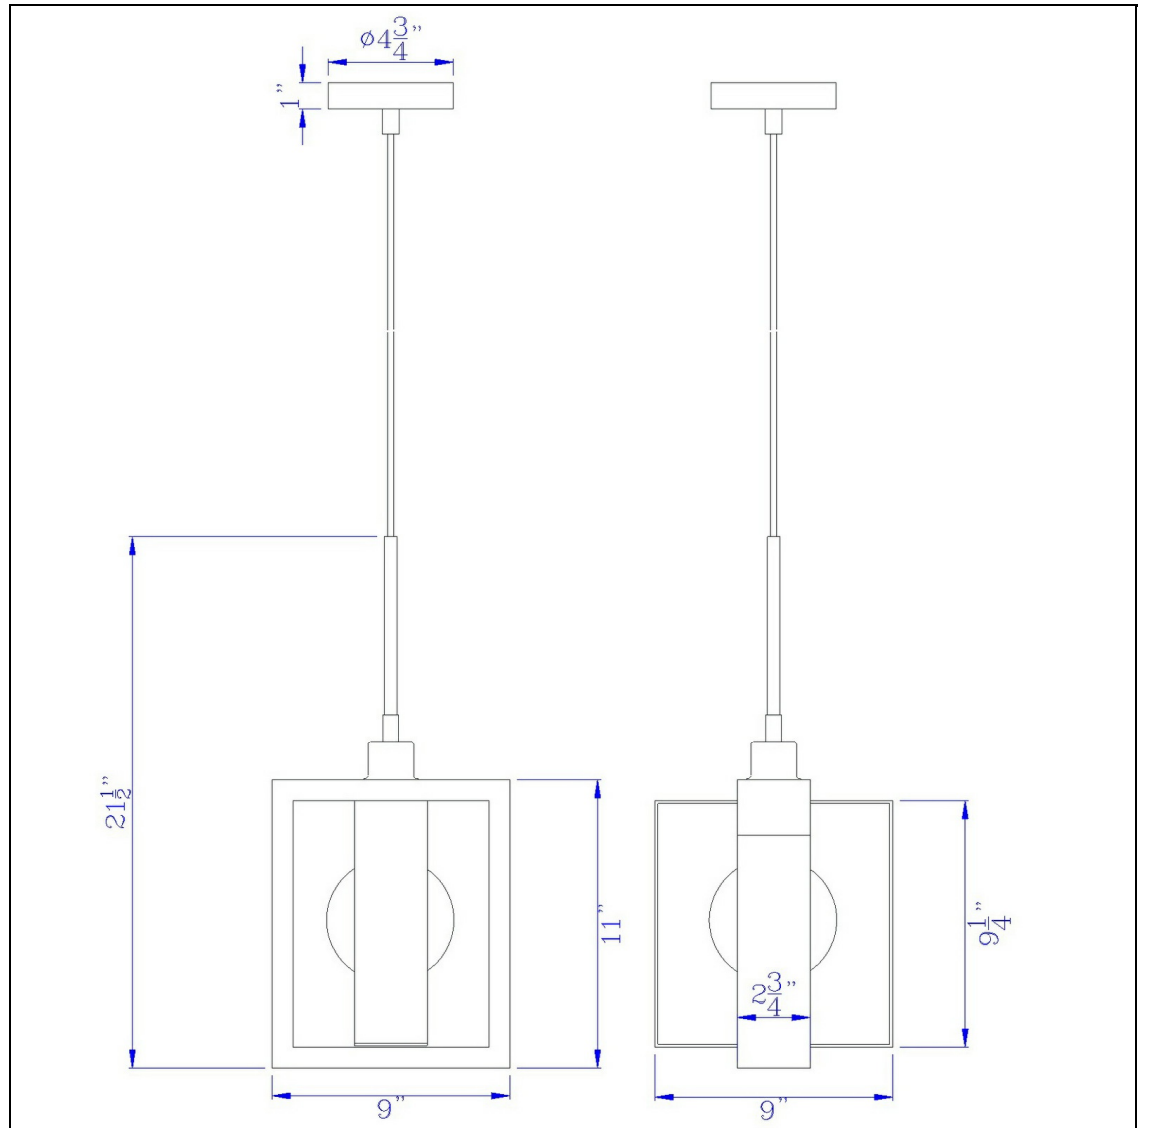

Product No. **FX-3755-1**

Description

60W Agrigento pine wood/metal mini pendant fixture (Edison bulb INCLUDED)  
Constructed with durable material  
Comes with 10 ft hanging wire and 6 ft chain  
Edison bulb included  
Furnished with pine wood and metal frames  
Furnished with pine wood and metal frames  
This pendant is the perfect touch to any kitchen, island area or foyer. It features a square metal ope

Technical Specifications

<b>UPC</b>	020193067284	<b>Shade Top1</b>	9.00
<b>Wattage</b>	60W	<b>Shade Bottom1</b>	9.00
<b>Switch Type</b>	E26	<b>Shade Side</b>	11.00
<b>Bulb Base</b>	E26	<b>Carton 1 Dimensions</b>	15.30 x 8.00 x 15.00
<b>Number of Lights</b>	1	<b>Carton 2 Dimensions</b>	0.00 x 0.00 x 15.00
<b>Color</b>	Wood/Black	<b>Package Dimensions</b>	L: 15.00 W: 8.00 H: 15.30
<b>Base Color</b>	1		