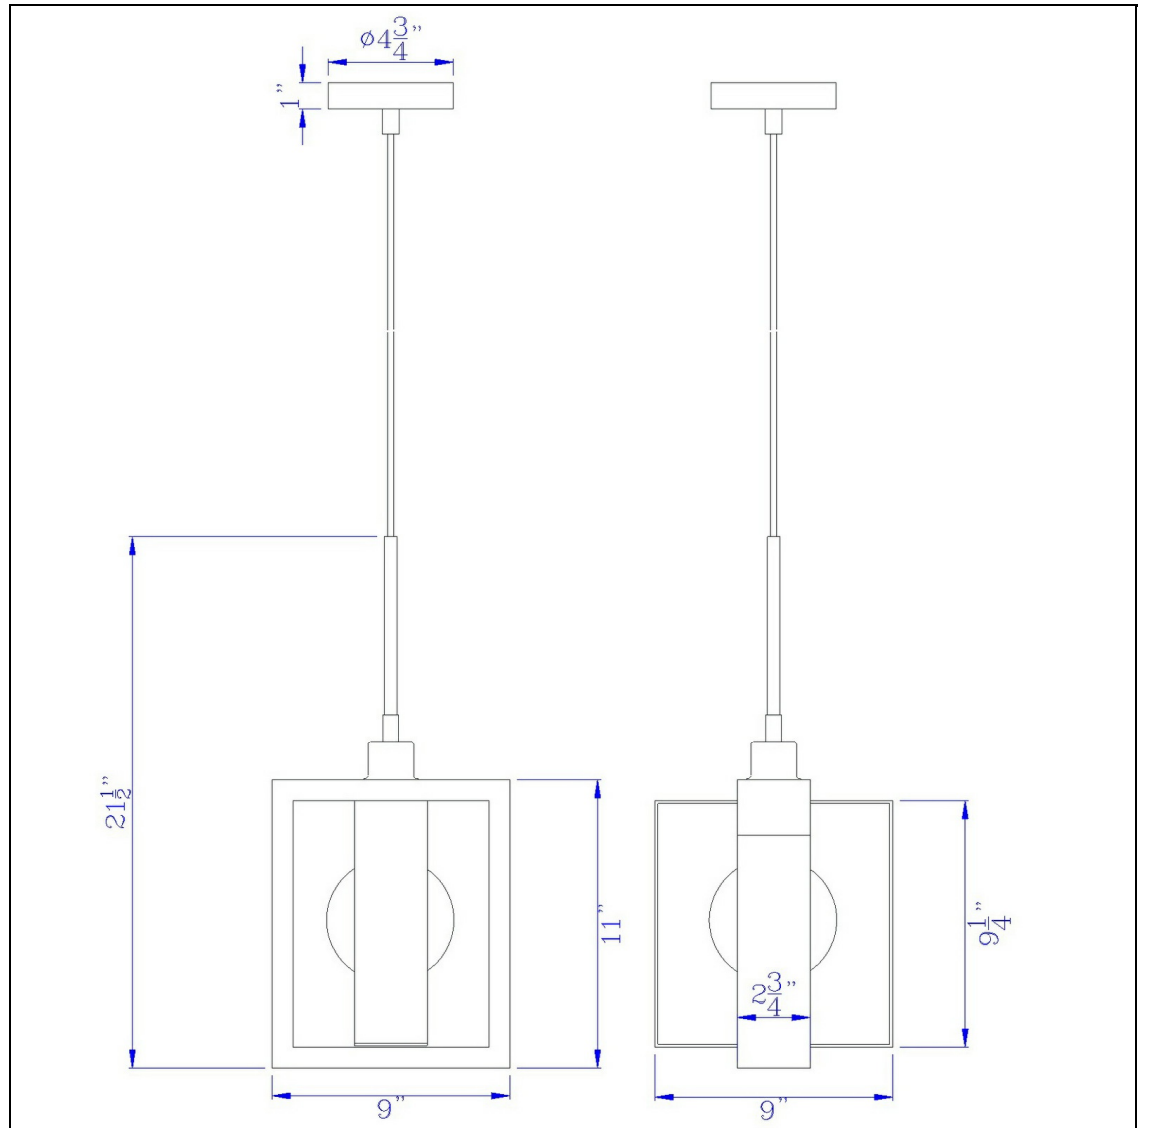

Product No. **FX-3755-1**

Description

60W Agrigento pine wood/metal mini pendant fixture (Edison bulb INCLUDED)
Constructed with durable material
Comes with 10 ft hanging wire and 6 ft chain
Edison bulb included
Furnished with pine wood and metal frames
Furnished with pine wood and metal frames
This pendant is the perfect touch to any kitchen, island area or foyer. It features a square metal top

Technical Specifications

UPC	020193067284	Shade Top1	9.00
Wattage	60W	Shade Bottom1	9.00
Switch Type	E26	Shade Side	11.00
Bulb Base	E26	Carton 1 Dimensions	15.30 x 8.00 x 15.00
Number of Lights	1	Carton 2 Dimensions	0.00 x 0.00 x 15.00
Color	Wood/Black	Package Dimensions	L: 15.00 W: 8.00 H: 15.30
Base Color	1		