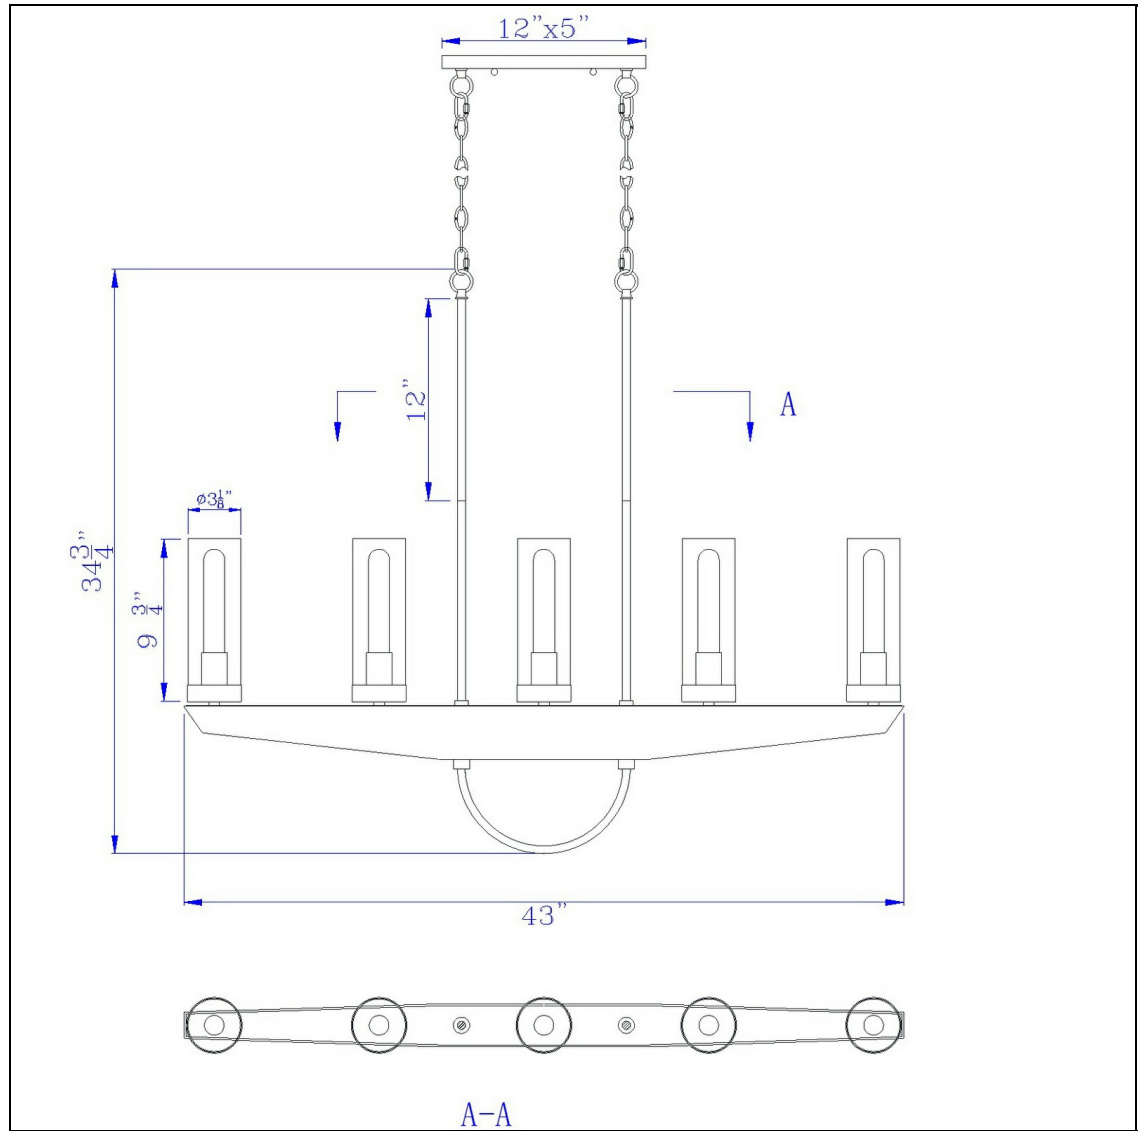

Product No. **FX-3756-5**

Description

60W x 5 Ercolano pine wood/metal island chandelier with clear glass shade (Edison bulbs NOT included)  
Constructed with durable material  
Comes with 6 ft chain  
Furnished with Pine wood  
Comes with clear tublar glass  
Sail boat shape design  
Sail boat shape design  
Refresh your d?cor with this plank style pine wood and metal chandelier. It features a smooth pine f

Technical Specifications

<b>UPC</b>	020193067284	<b>Shade Top1</b>	3.13
<b>Wattage</b>	60W X 5	<b>Shade Bottom1</b>	3.13
<b>Switch Type</b>	E26	<b>Shade Side</b>	9.75
<b>Bulb Base</b>	E26	<b>Carton 1 Dimensions</b>	14.80 x 9.50 x 45.50
<b>Number of Lights</b>	5	<b>Carton 2 Dimensions</b>	0.00 x 0.00 x 45.50
<b>Color</b>	Wood/brushed Steel	<b>Package Dimensions</b>	L: 45.50 W: 9.50 H: 14.80
<b>Base Color</b>	1		