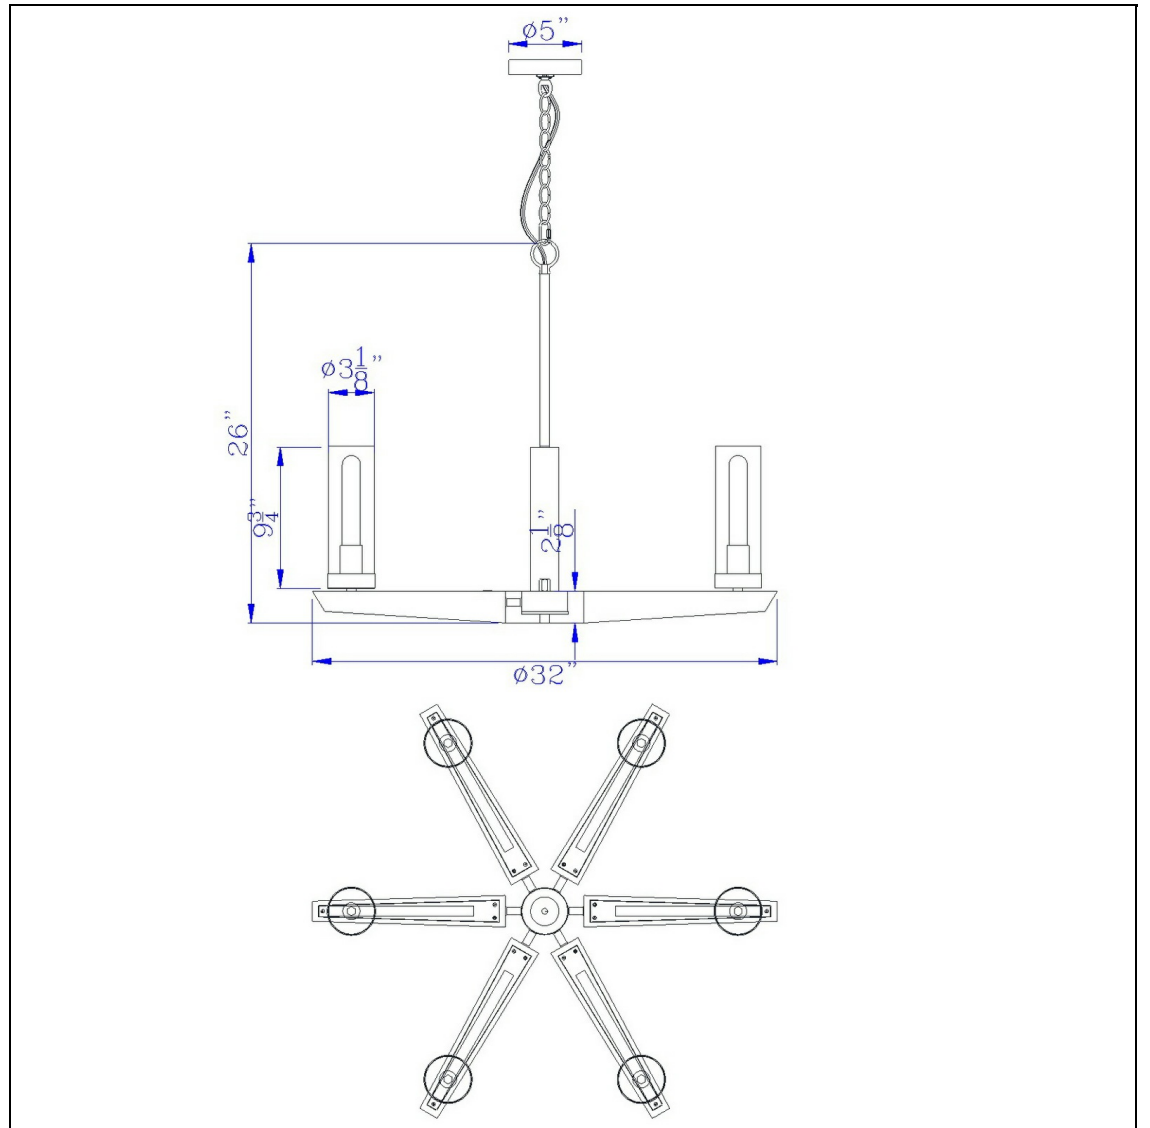

Product No. **FX-3756-6**

Description

60W x 6 Ercolano pine wood/metal chandelier with clear glass shade (Edison bulbs NOT included)
Constructed with durable material
Comes with 10 ft hanging wire and 6 ft chain
Furnished with Pine wood
Comes with clear tublar glass
Comes with clear tublar glass
Refresh your d?cor with this plank style pine wood and metal chandelier. It features a smooth pine f

Technical Specifications

UPC	020193067284	Shade Top1	3.13
Wattage	60W X 6	Shade Bottom1	3.13
Switch Type	E26	Shade Side	9.75
Bulb Base	E26	Carton 1 Dimensions	34.80 x 7.50 x 32.50
Color	Wood/brushed Steel	Carton 2 Dimensions	0.00 x 0.00 x 32.50
Base Color	1	Package Dimensions	L: 32.50 W: 7.50 H: 34.80