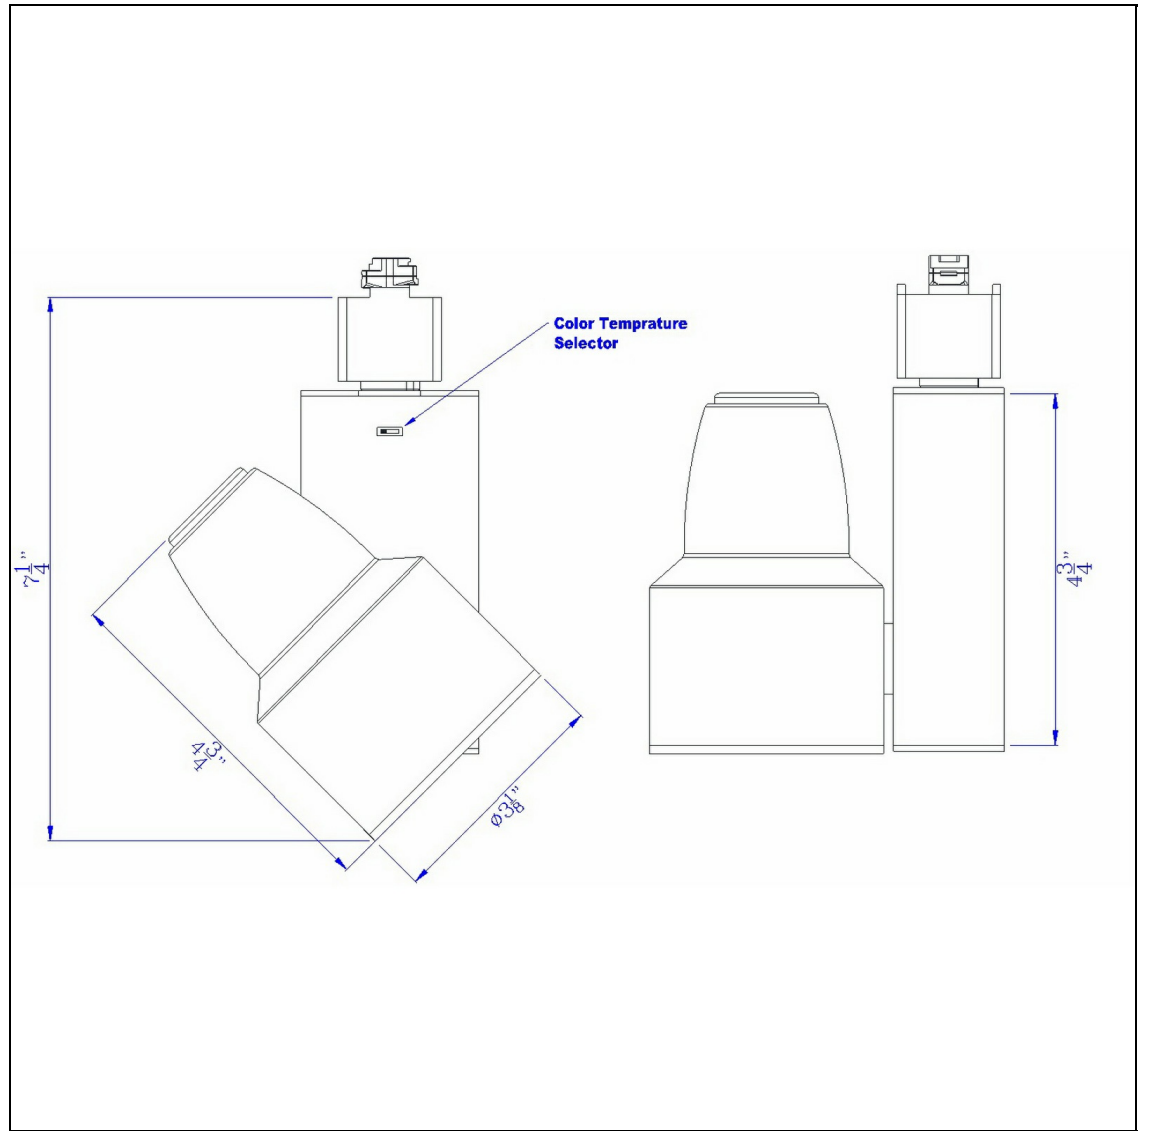

Product No. **HT-543L-BK**

Description

Integrated dimmable 40W LED track fixture with 3 level temperature control. 2700K/3000K/4000K.
Constructed with durable material
dimmable integrated LED
Able to change kelvin to 27K, 3K and 4K with one simple switch on the fixture
Swivel design for a broad angles
Three year warranty
Fit 3 wire track system
replacable driver
Dimmable with Lutron Brand Dimmers: DVCL-153P, SCL-153P,AYCL-153P,CTCL-153P,DVCL-253P,DVSCLL-253P,SE
Illuminate your space with this sleek and modern metal LED track fixture from Cal Lighting. It featu

Technical Specifications

UPC	020193067284
Wattage	LED40W
CRI	90
Lumen	2270/2570/2750
Switch Type	Integrated LED
Bulb Base	Integrated LED
Color	Black
Base Color	12

Carton 1 Dimensions	8.00 x 15.50 x 15.50
Carton 2 Dimensions	0.00 x 0.00 x 15.50
Package Dimensions	L: 15.50 W: 15.50 H: 8.00