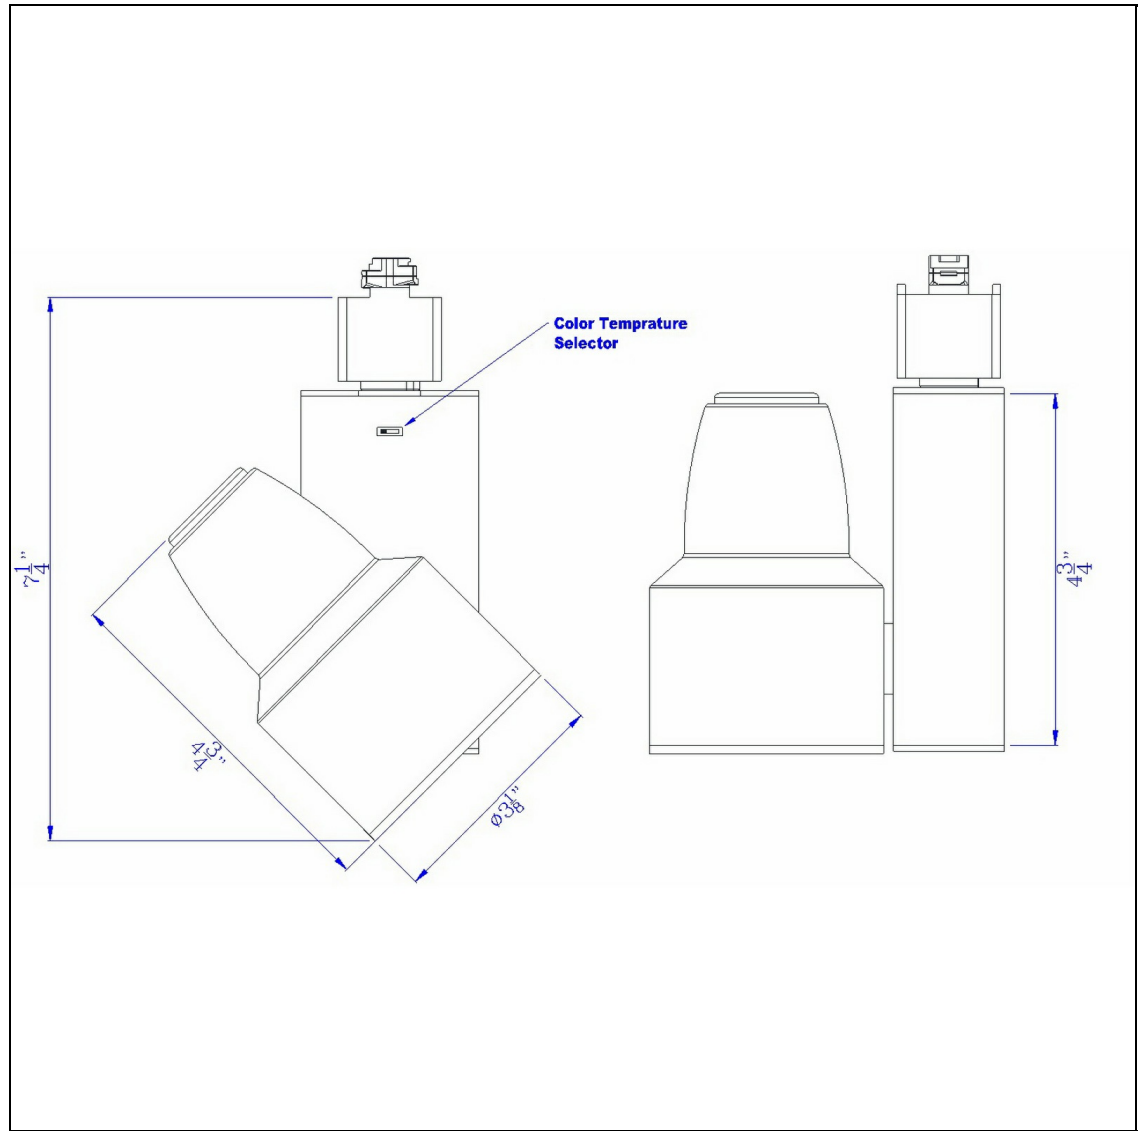

Product No. **HT-543L-WH**

Description

Integrated dimmable 40W LED track fixture with 3 level temperature control. 2700K/3000K/4000K. Constructed with durable material dimmable integrated LED. Able to change kelvin to 27K, 3K and 4K with one simple switch on the fixture. Swivel design for a broad angles. Three year warranty. Fit 3 wire track system. Replacable driver. Dimmable with Lutron Brand Dimmers: DVCL-153P, SCL-153P, AYCL-153P, CTCL-153P, DVCL-253P, DVSCLL-253P, SE. Illuminate your space with this sleek and modern metal LED track fixture from Cal Lighting. It featu

Technical Specifications

<b>UPC</b>	020193067284
<b>Wattage</b>	LED40W
<b>CRI</b>	90
<b>Lumen</b>	2270/2570/2750
<b>Switch Type</b>	Integrated LED
<b>Bulb Base</b>	Integrated LED
<b>Color</b>	White
<b>Base Color</b>	12

<b>Carton 1 Dimensions</b>	8.00 x 15.50 x 15.50
<b>Carton 2 Dimensions</b>	0.00 x 0.00 x 15.50
<b>Package Dimensions</b>	L: 15.50 W: 15.50 H: 8.00