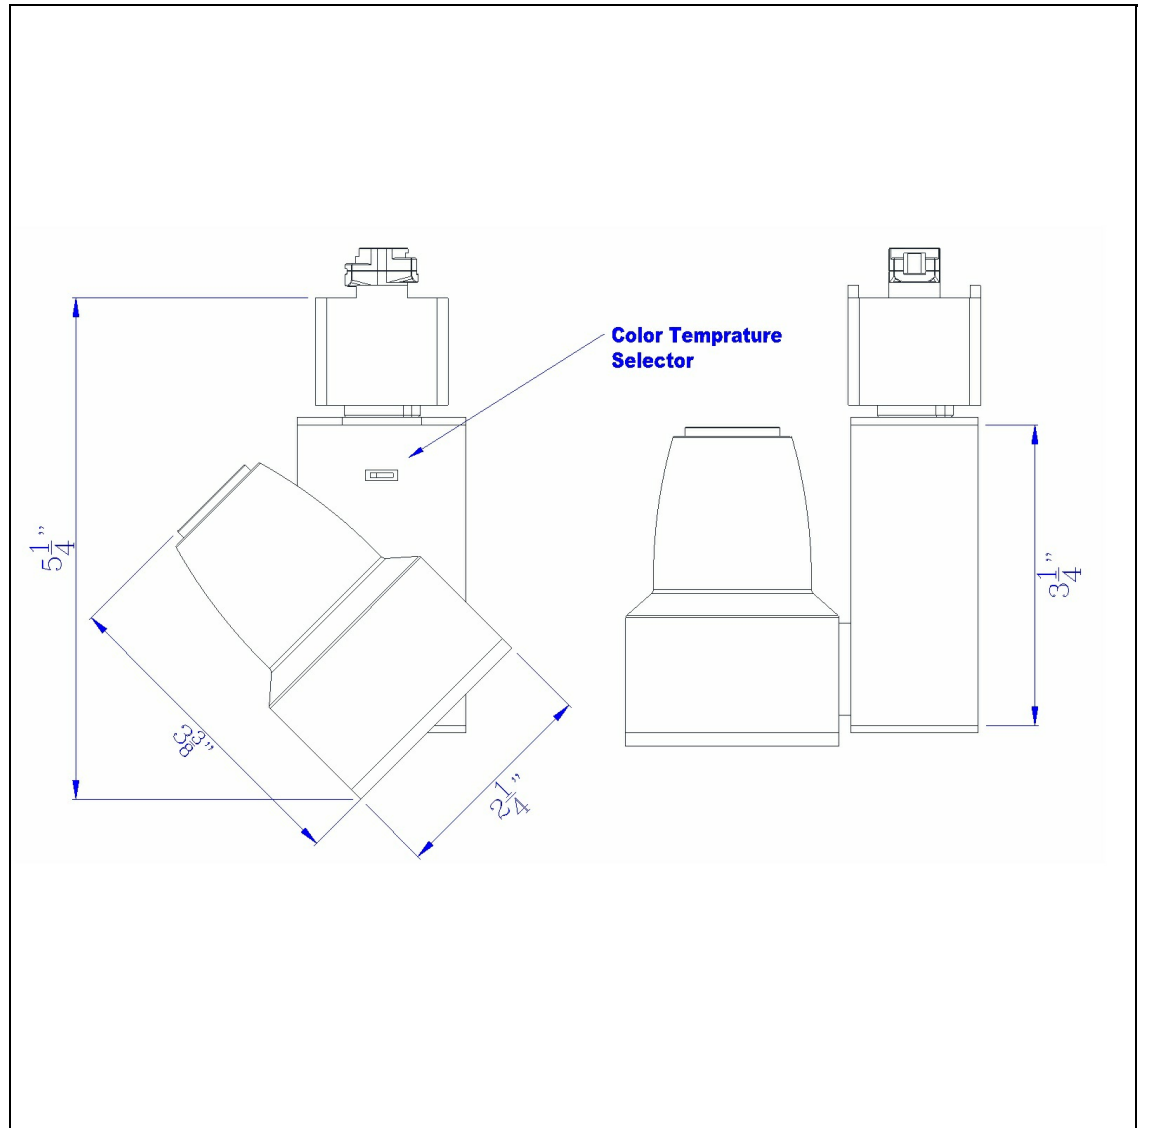

Product No. **HT-543M-BK**

Description

Integrated dimmable 20W LED track fixture with 3 level temperature control. 2700K/3000K/4000K.  
Constructed with durable material  
dimmable integrated LED  
Able to change kelvin to 27K, 3K and 4K with one simple switch on the fixture  
Swivel design for a broad angles  
Three year warranty  
Fit 3 wire track system  
replacable driver  
Dimmable with Lutron Brand Dimmers: DVCL-153P, SCL-153P,AYCL-153P,CTCL-153P,DVCL-253P,DVSCLL-253P,SE  
Illuminate your space with this sleek and modern metal LED track fixture from Cal Lighting. It featu

Technical Specifications

|                    |                |
|--------------------|----------------|
| <b>UPC</b>         | 020193067284   |
| <b>Wattage</b>     | LED20W         |
| <b>CRI</b>         | 90             |
| <b>Lumen</b>       | 1100/1300/1360 |
| <b>Switch Type</b> | Integrated LED |
| <b>Bulb Base</b>   | Integrated LED |
| <b>Color</b>       | Black          |
| <b>Base Color</b>  | 24             |

|                            |                           |
|----------------------------|---------------------------|
| <b>Carton 1 Dimensions</b> | 16.00 x 14.50 x 9.50      |
| <b>Carton 2 Dimensions</b> | 0.00 x 0.00 x 9.50        |
| <b>Package Dimensions</b>  | L: 9.50 W: 14.50 H: 16.00 |