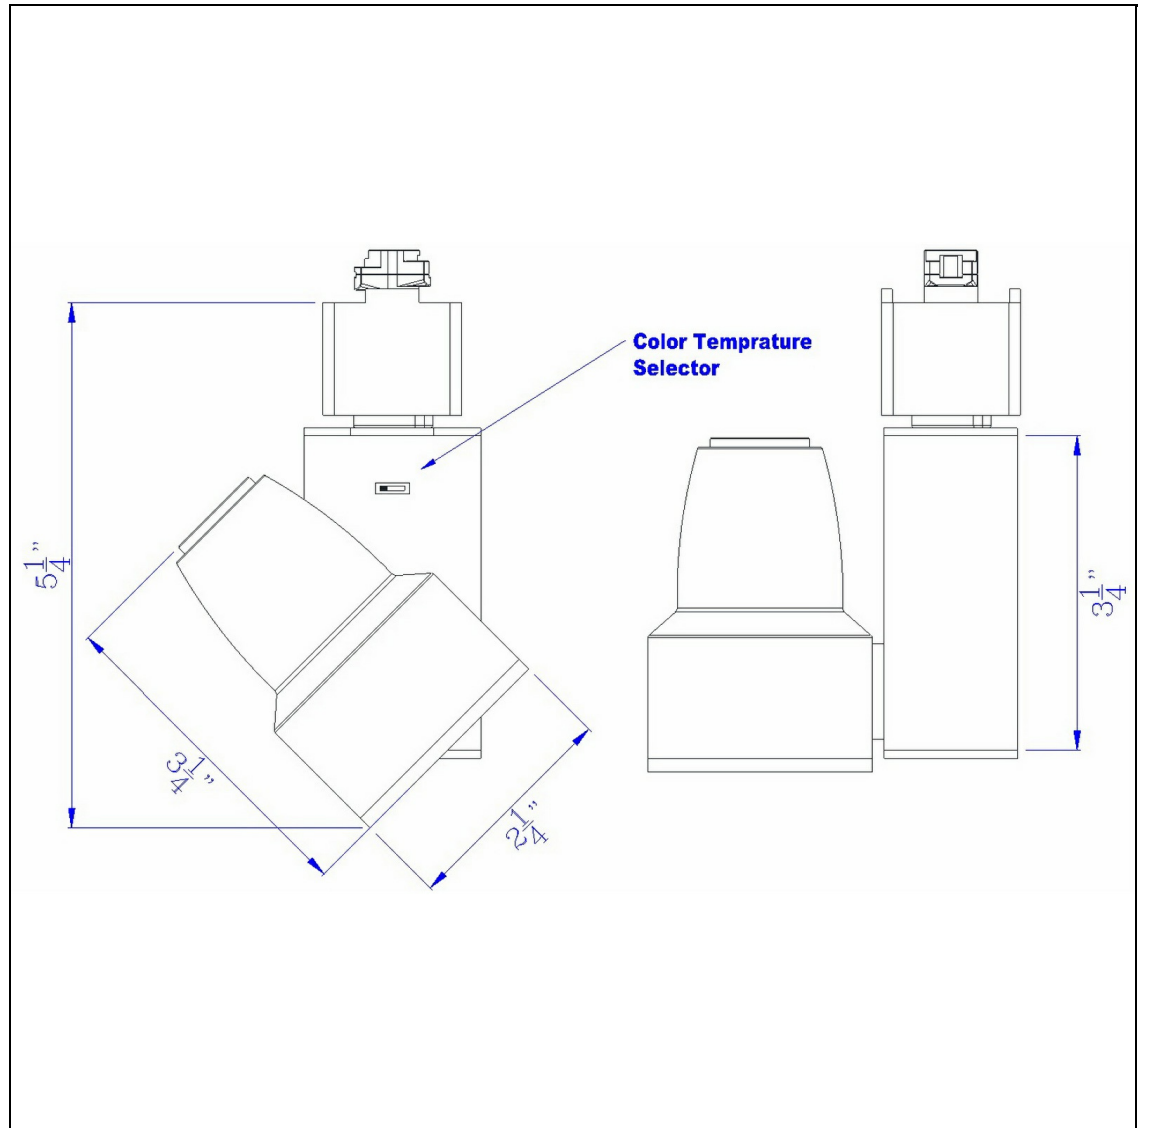

Product No. **HT-543M-WH**

Description

Integrated dimmable 20W LED track fixture with 3 level temperature control. 2700K/3000K/4000K.
Constructed with durable material
dimmable integrated LED
Able to change kelvin to 27K, 3K and 4K with one simple switch on the fixture
Swivel design for a broad angles
Three year warranty
Fit 3 wire track system
replacable driver
Dimmable with Lutron Brand Dimmers: DVCL-153P, SCL-153P,AYCL-153P,CTCL-153P,DVCL-253P,DVSCLL-253P,SE
Illuminate your space with this sleek and modern metal LED track fixture from Cal Lighting. It featu

Technical Specifications

UPC	020193067284
Wattage	LED20W
CRI	90
Lumen	1100/1300/1360
Switch Type	Integrated LED
Bulb Base	Integrated LED
Color	White
Base Color	24

Carton 1 Dimensions	16.00 x 14.50 x 9.50
Carton 2 Dimensions	0.00 x 0.00 x 9.50
Package Dimensions	L: 9.50 W: 14.50 H: 16.00