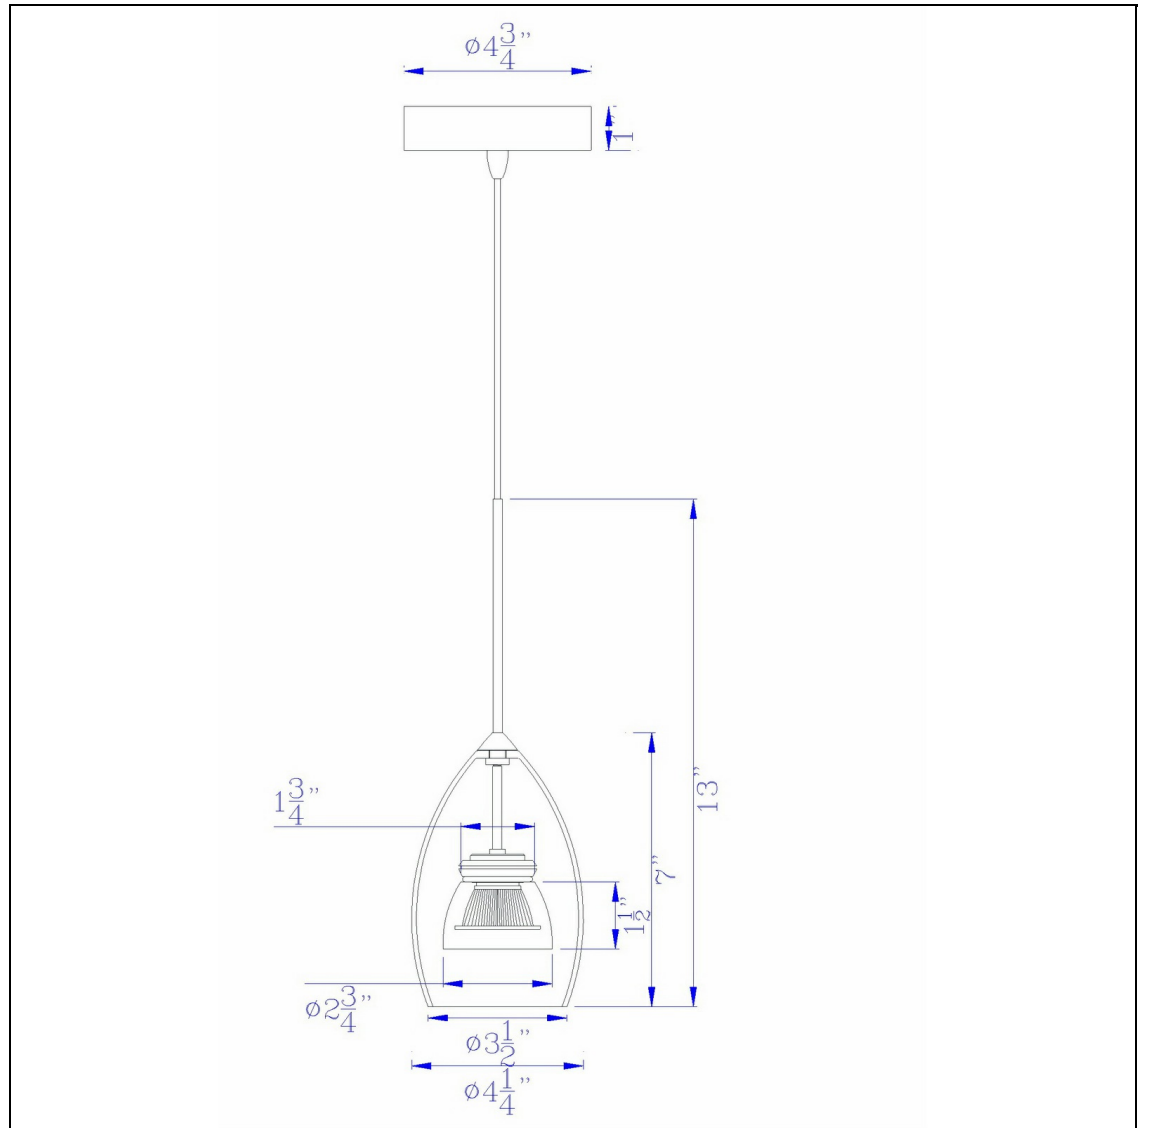

Product No. **UP-128-AM-AMBCL**

Description

Integrated dimmable LED glass mini pendant light. 6W, 450 lumen, 3000K
Constructed with durable material
dimmable integrated LED
double shaded design with glass shade over polycarbonated inner shade
Three year warranty
Canopy included
replacable driver
Dimmable with Lutron Brand Dimmers: DVCL-153P, SCL-153P,AYCL-153P,CTCL-153P,DVCL-253P,DVSCLL-253P,SE
Add a pop of color to your space with this LED Glass Mini Pendant Light. It features a bullet

Technical Specifications

UPC	020193067284
Wattage	LED6W
CRI	80
Lumen	450
Switch Type	Integrated LED
Bulb Base	Integrated LED
Color	Amber/Yellow
Base Color	6

Shade Bottom1	3.50
Shade Side	6.75
Carton 1 Dimensions	11.30 x 10.50 x 13.50
Carton 2 Dimensions	0.00 x 0.00 x 13.50
Package Dimensions	L: 13.50 W: 10.50 H: 11.30