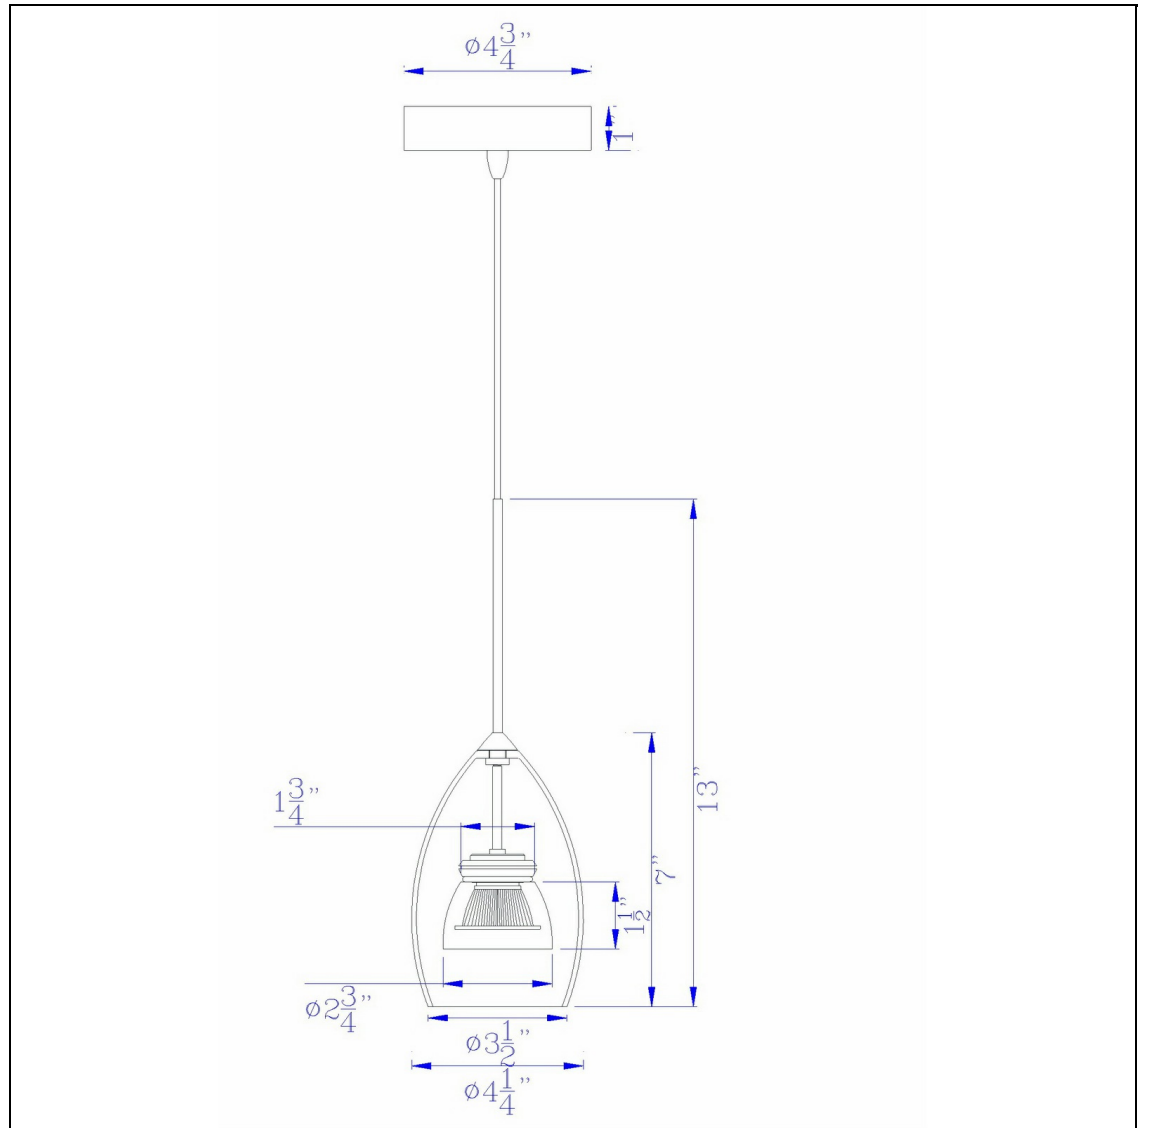

Product No. **UP-128-CL-AMBCL**

Description

Integrated dimmable LED glass mini pendant light. 6W, 450 lumen, 3000K
Constructed with durable material
dimmable integrated LED
double shaded design with glass shade over polycarbonated inner shade
Three year warranty
Canopy included
replacable driver
Dimmable with Lutron Brand Dimmers: DVCL-153P, SCL-153P,AYCL-153P,CTCL-153P,DVCL-253P,DVSCLL-253P,SE
Add a pop of color to your space with this LED Glass Mini Pendant Light. It features a bullet

Technical Specifications

UPC	020193067284
Wattage	LED6W
CRI	80
Lumen	450
Switch Type	Integrated LED
Bulb Base	Integrated LED
Color	Clear Yellow
Base Color	6

Shade Bottom1	3.50
Shade Side	6.75
Carton 1 Dimensions	11.30 x 10.50 x 13.50
Carton 2 Dimensions	0.00 x 0.00 x 13.50
Package Dimensions	L: 13.50 W: 10.50 H: 11.30