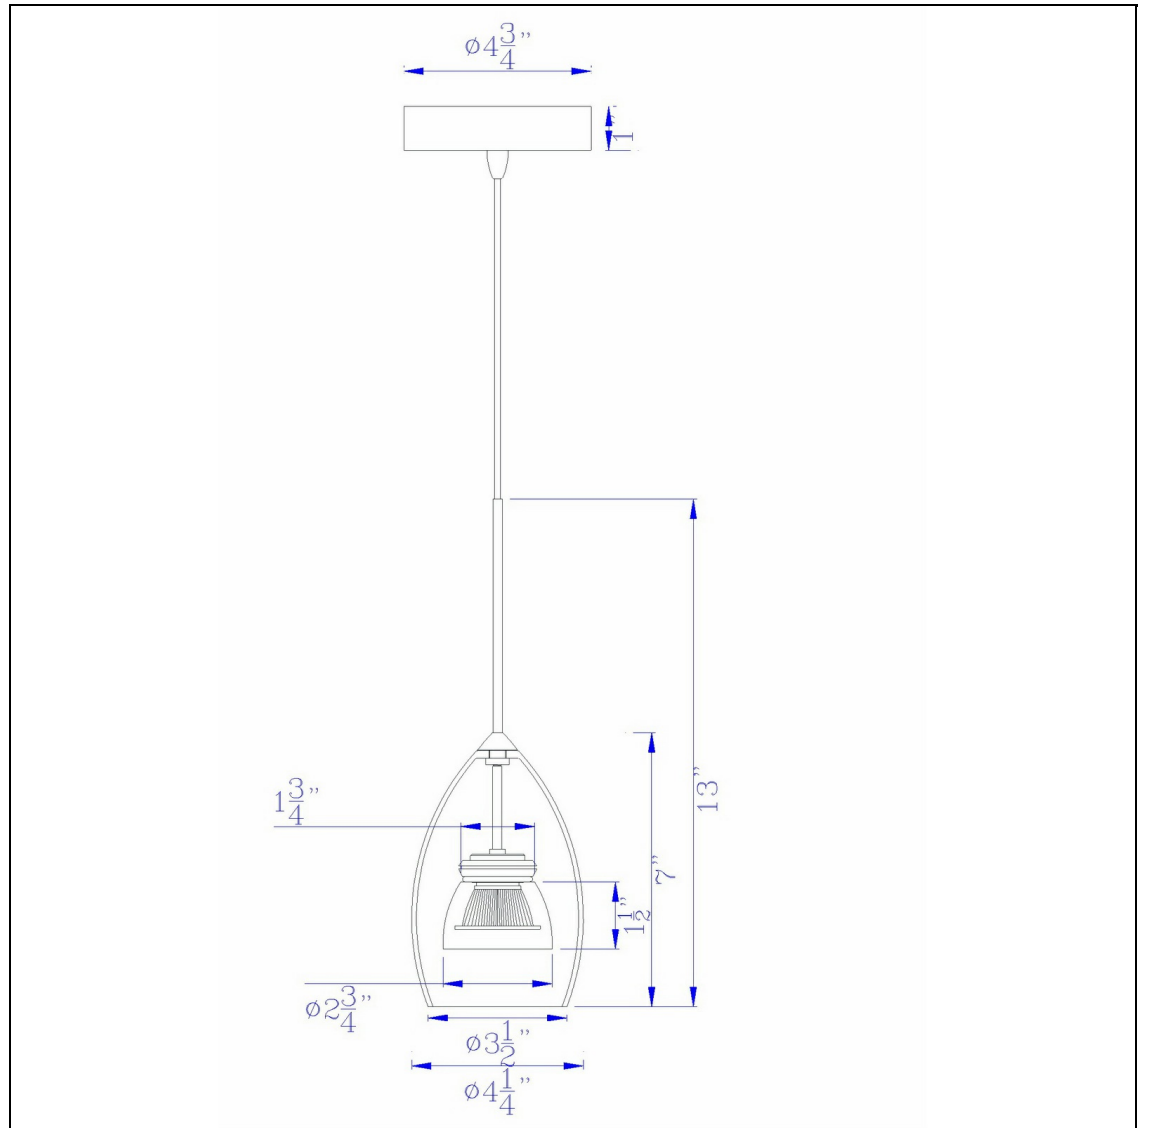

Product No. **UP-128-CL-AMBCL**

Description

Integrated dimmable LED glass mini pendant light. 6W, 450 lumen, 3000K  
Constructed with durable material  
dimmable integrated LED  
double shaded design with glass shade over polycarbonated inner shade  
Three year warranty  
Canopy included  
replacable driver  
Dimmable with Lutron Brand Dimmers: DVCL-153P, SCL-153P,AYCL-153P,CTCL-153P,DVCL-253P,DVSCLL-253P,SE  
Add a pop of color to your space with this LED Glass Mini Pendant Light. It features a bullet

Technical Specifications

<b>UPC</b>	020193067284	<b>Shade Bottom1</b>	3.50
<b>Wattage</b>	LED6W	<b>Shade Side</b>	6.75
<b>CRI</b>	80	<b>Carton 1 Dimensions</b>	11.30 x 10.50 x 13.50
<b>Lumen</b>	450	<b>Carton 2 Dimensions</b>	0.00 x 0.00 x 13.50
<b>Switch Type</b>	Integrated LED	<b>Package Dimensions</b>	L: 13.50 W: 10.50 H: 11.30
<b>Bulb Base</b>	Integrated LED		
<b>Color</b>	Clear Yellow		
<b>Base Color</b>	6		