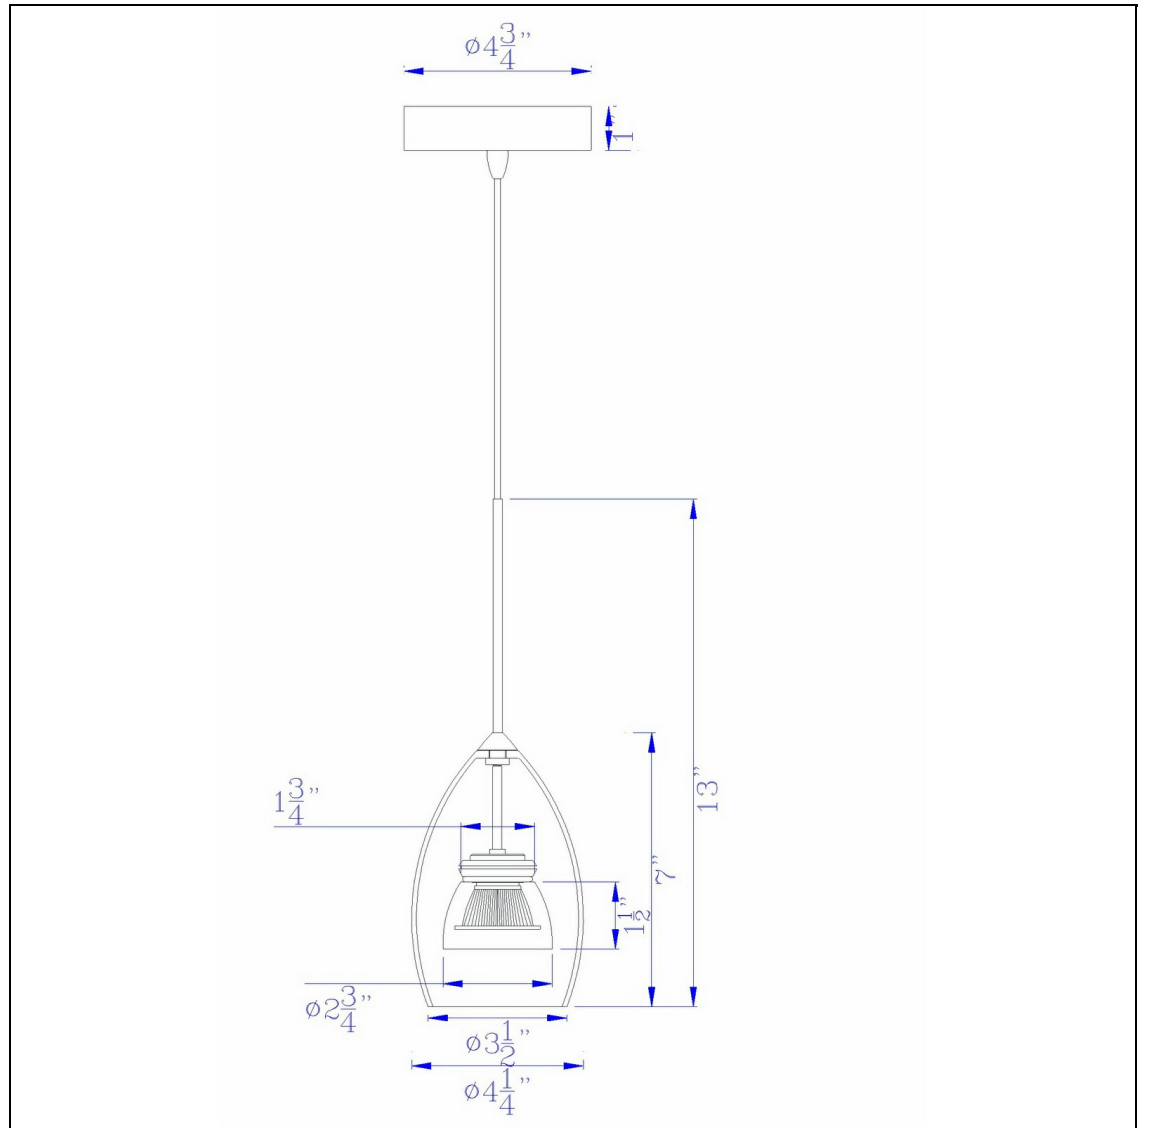

Product No. **UP-128-CL-AMBFR**

Description

Integrated dimmable LED glass mini pendant light. 6W, 450 lumen, 3000K  
Constructed with durable material  
dimmable integrated LED  
double shaded design with glass shade over polycarbonated inner shade  
Three year warranty  
Canopy included  
replacable driver  
Dimmable with Lutron Brand Dimmers: DVCL-153P, SCL-153P,AYCL-153P,CTCL-153P,DVCL-253P,DVSCLL-253P,SE  
Add a pop of color to your space with this LED Glass Mini Pendant Light. It features a bullet

Technical Specifications

<b>UPC</b>	020193067284	<b>Shade Bottom1</b>	3.50
<b>Wattage</b>	LED6W	<b>Shade Side</b>	6.75
<b>CRI</b>	80	<b>Carton 1 Dimensions</b>	11.30 x 10.50 x 13.50
<b>Lumen</b>	450	<b>Carton 2 Dimensions</b>	0.00 x 0.00 x 13.50
<b>Switch Type</b>	Integrated LED	<b>Package Dimensions</b>	L: 13.50 W: 10.50 H: 11.30
<b>Bulb Base</b>	Integrated LED		
<b>Color</b>	Frosted Yellow		
<b>Base Color</b>	6		