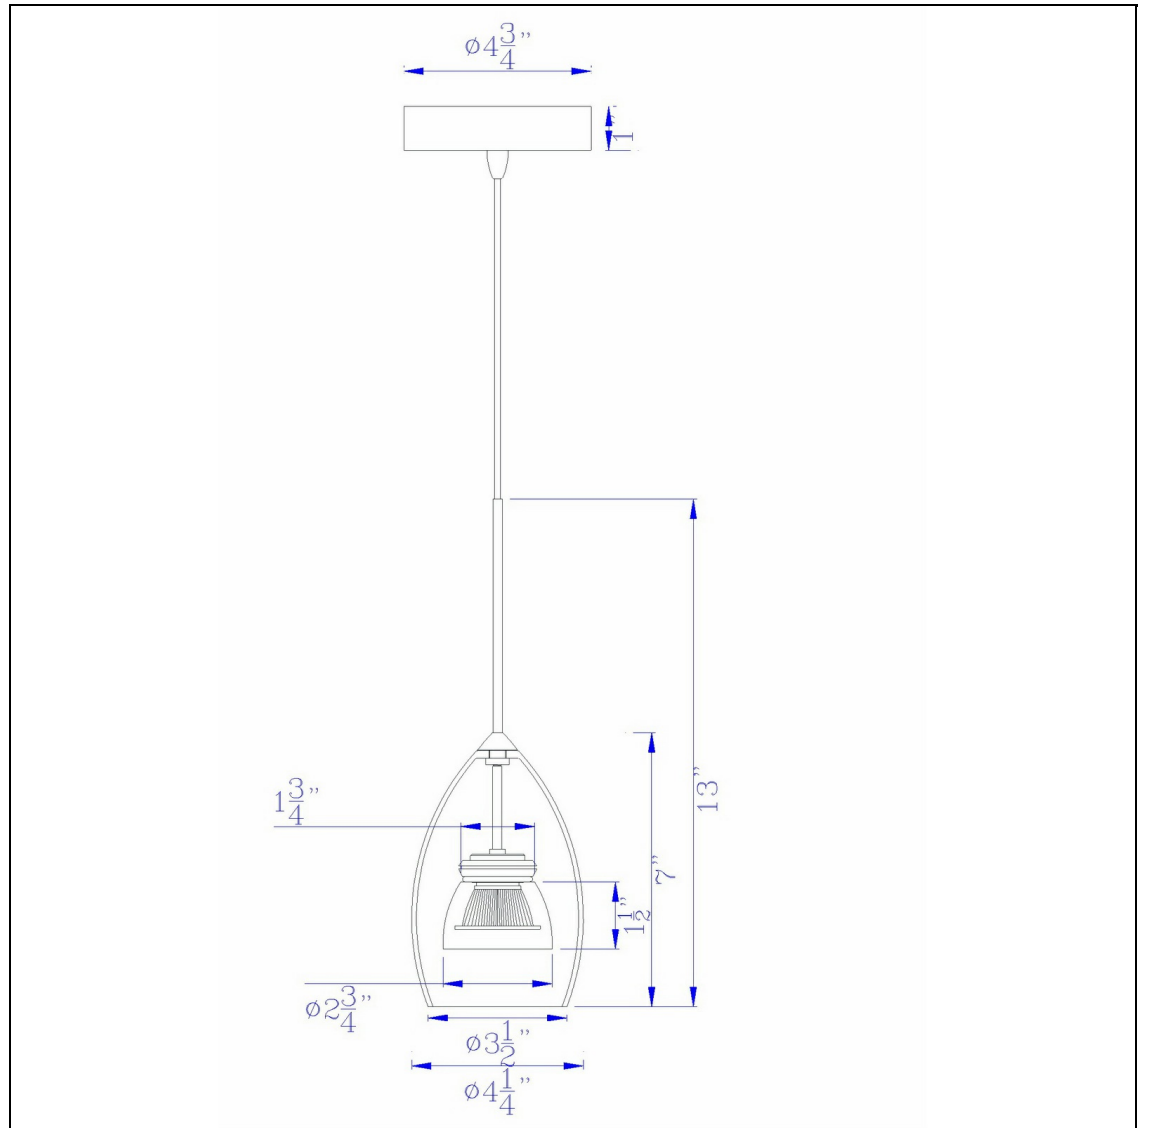

Product No. **UP-128-CL-BLUCL**

Description

Integrated dimmable LED glass mini pendant light. 6W, 450 lumen, 3000K
Constructed with durable material
dimmable integrated LED
double shaded design with glass shade over polycarbonated inner shade
Three year warranty
Canopy included
replacable driver
Dimmable with Lutron Brand Dimmers: DVCL-153P, SCL-153P,AYCL-153P,CTCL-153P,DVCL-253P,DVSCLL-253P,SE
Add a pop of color to your space with this LED Glass Mini Pendant Light. It features a bullet

Technical Specifications

UPC	020193067284	Shade Bottom1	3.50
Wattage	LED6W	Shade Side	6.75
CRI	80	Carton 1 Dimensions	11.30 x 10.50 x 13.50
Lumen	450	Carton 2 Dimensions	0.00 x 0.00 x 13.50
Switch Type	Integrated LED	Package Dimensions	L: 13.50 W: 10.50 H: 11.30
Bulb Base	Integrated LED		
Color	Clear Blue		
Base Color	6		