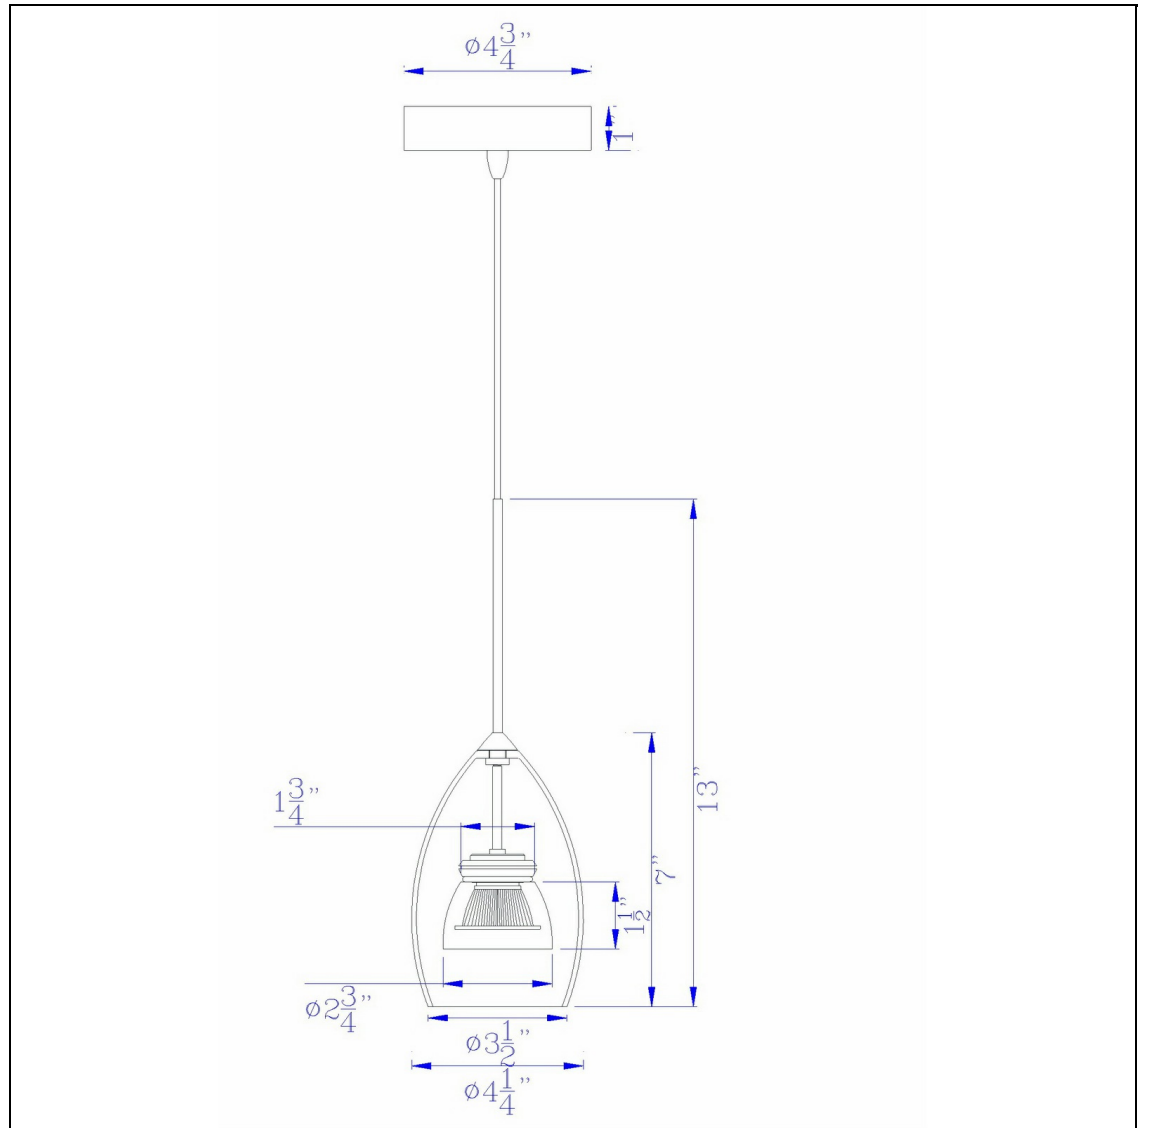

Product No. **UP-128-CL-BLUFR**

Description

Integrated dimmable LED glass mini pendant light. 6W, 450 lumen, 3000K
Constructed with durable material
dimmable integrated LED
double shaded design with glass shade over polycarbonated inner shade
Three year warranty
Canopy included
replacable driver
Dimmable with Lutron Brand Dimmers: DVCL-153P, SCL-153P,AYCL-153P,CTCL-153P,DVCL-253P,DVSCLL-253P,SE
Add a pop of color to your space with this LED Glass Mini Pendant Light. It features a bullet

Technical Specifications

UPC	020193067284	Shade Bottom1	3.50
Wattage	LED6W	Shade Side	6.75
CRI	80	Carton 1 Dimensions	11.30 x 10.50 x 13.50
Lumen	450	Carton 2 Dimensions	0.00 x 0.00 x 13.50
Switch Type	Integrated LED	Package Dimensions	L: 13.50 W: 10.50 H: 11.30
Bulb Base	Integrated LED		
Color	Frosted Blue		
Base Color	6		