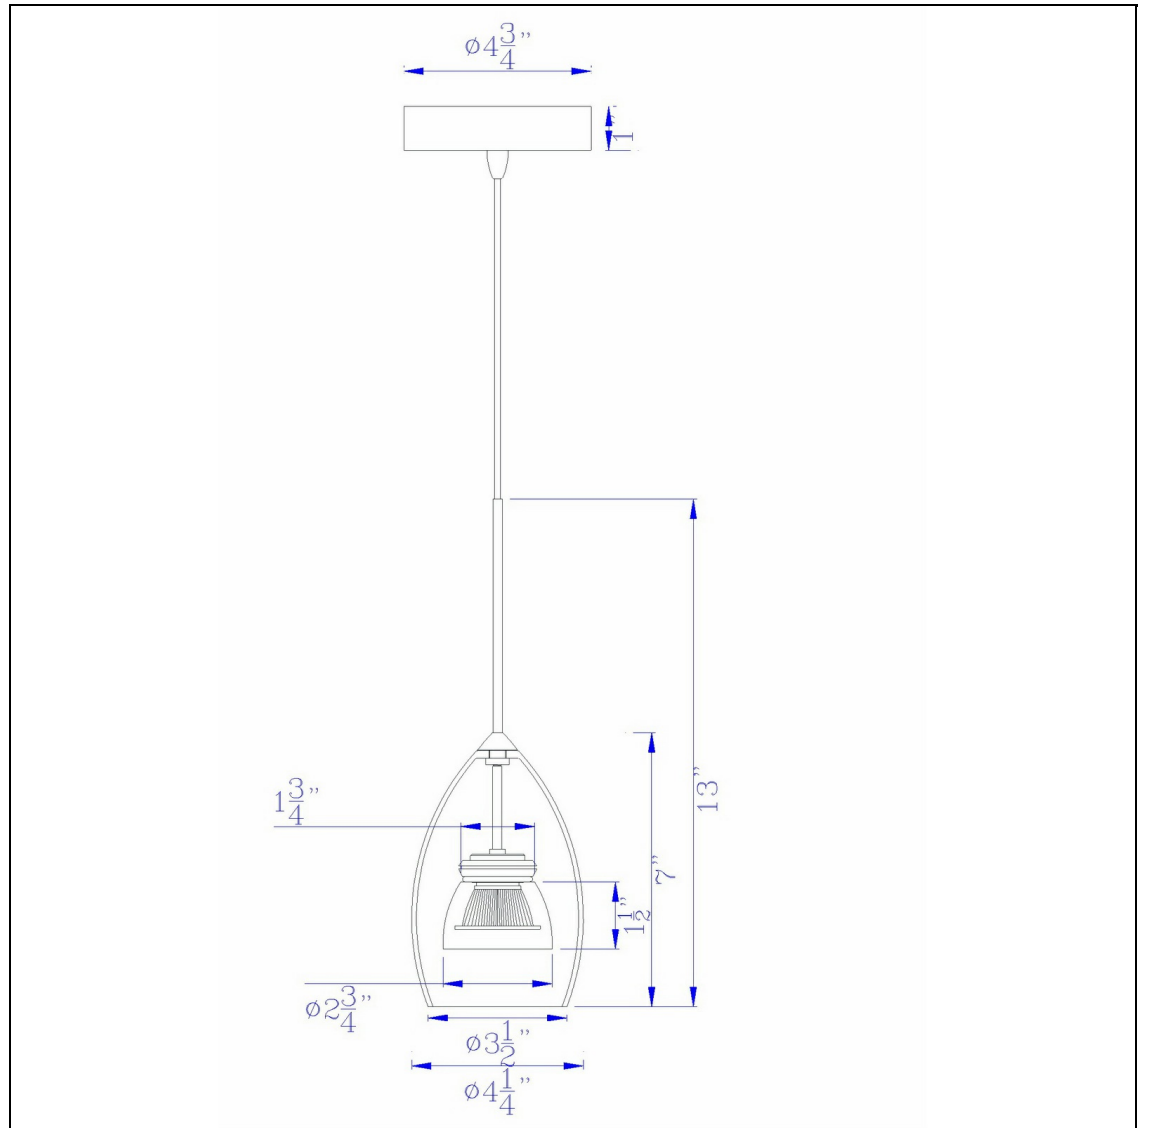

Product No. **UP-128-CL-REDCL**

Description

Integrated dimmable LED glass mini pendant light. 6W, 450 lumen, 3000K
Constructed with durable material
dimmable integrated LED
double shaded design with glass shade over polycarbonated inner shade
Three year warranty
Canopy included
replacable driver
Dimmable with Lutron Brand Dimmers: DVCL-153P, SCL-153P,AYCL-153P,CTCL-153P,DVCL-253P,DVSCLL-253P,SE
Add a pop of color to your space with this LED Glass Mini Pendant Light. It features a bullet

Technical Specifications

UPC	020193067284	Shade Bottom1	3.50
Wattage	LED6W	Shade Side	6.75
CRI	80	Carton 1 Dimensions	11.30 x 10.50 x 13.50
Lumen	450	Carton 2 Dimensions	0.00 x 0.00 x 13.50
Switch Type	Integrated LED	Package Dimensions	L: 13.50 W: 10.50 H: 11.30
Bulb Base	Integrated LED		
Color	Red Clear		
Base Color	6		