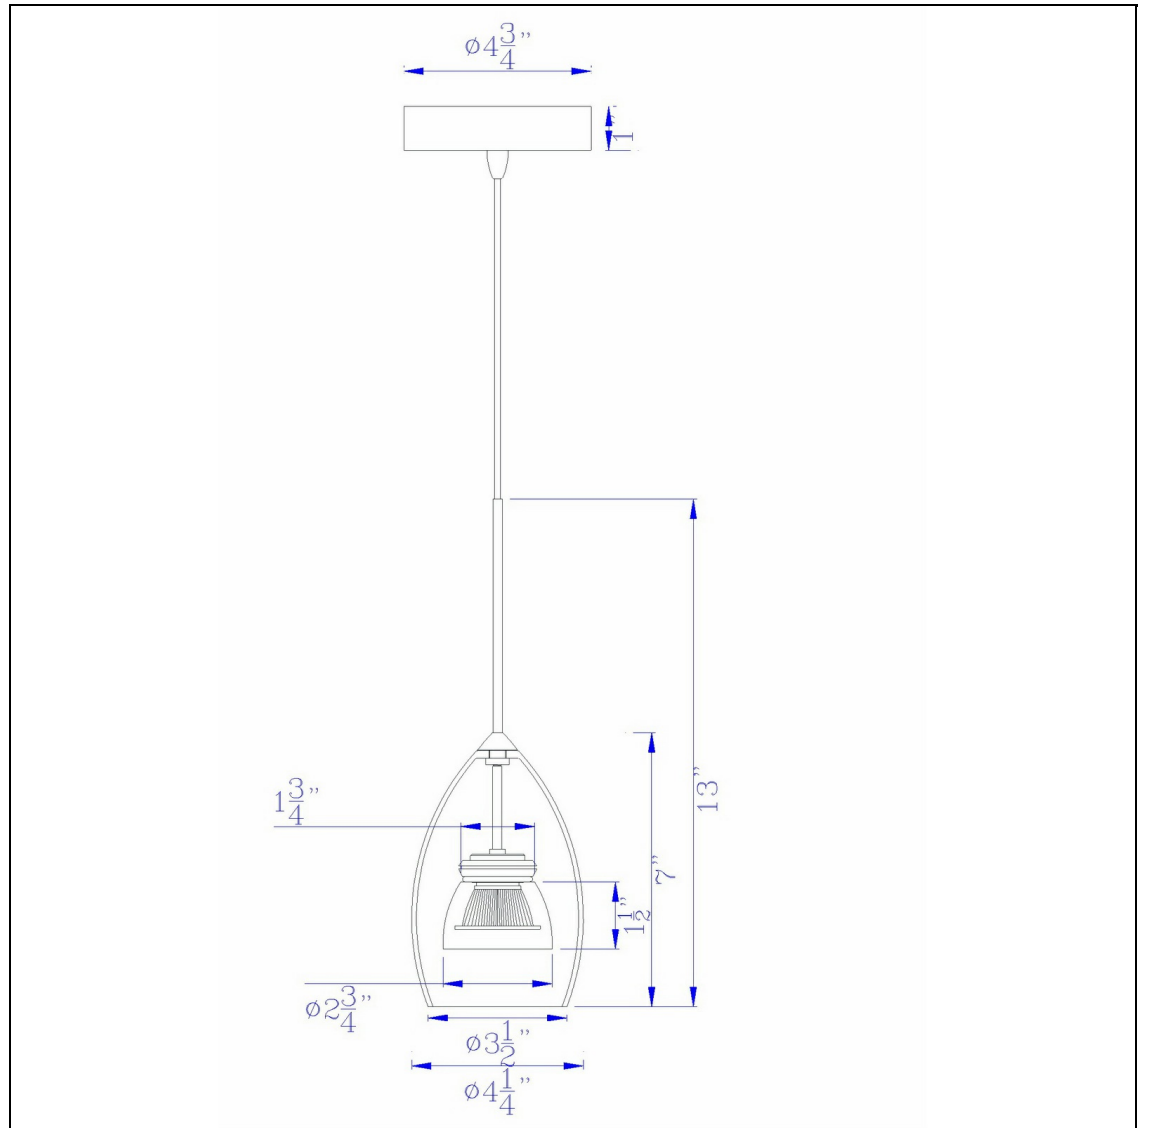

Product No. **UP-128-CL-REDCL**

Description

Integrated dimmable LED glass mini pendant light. 6W, 450 lumen, 3000K  
Constructed with durable material  
dimmable integrated LED  
double shaded design with glass shade over polycarbonated inner shade  
Three year warranty  
Canopy included  
replacable driver  
Dimmable with Lutron Brand Dimmers: DVCL-153P, SCL-153P,AYCL-153P,CTCL-153P,DVCL-253P,DVSCLL-253P,SE  
Add a pop of color to your space with this LED Glass Mini Pendant Light. It features a bullet

Technical Specifications

<b>UPC</b>	020193067284	<b>Shade Bottom1</b>	3.50
<b>Wattage</b>	LED6W	<b>Shade Side</b>	6.75
<b>CRI</b>	80	<b>Carton 1 Dimensions</b>	11.30 x 10.50 x 13.50
<b>Lumen</b>	450	<b>Carton 2 Dimensions</b>	0.00 x 0.00 x 13.50
<b>Switch Type</b>	Integrated LED	<b>Package Dimensions</b>	L: 13.50 W: 10.50 H: 11.30
<b>Bulb Base</b>	Integrated LED		
<b>Color</b>	Red Clear		
<b>Base Color</b>	6		