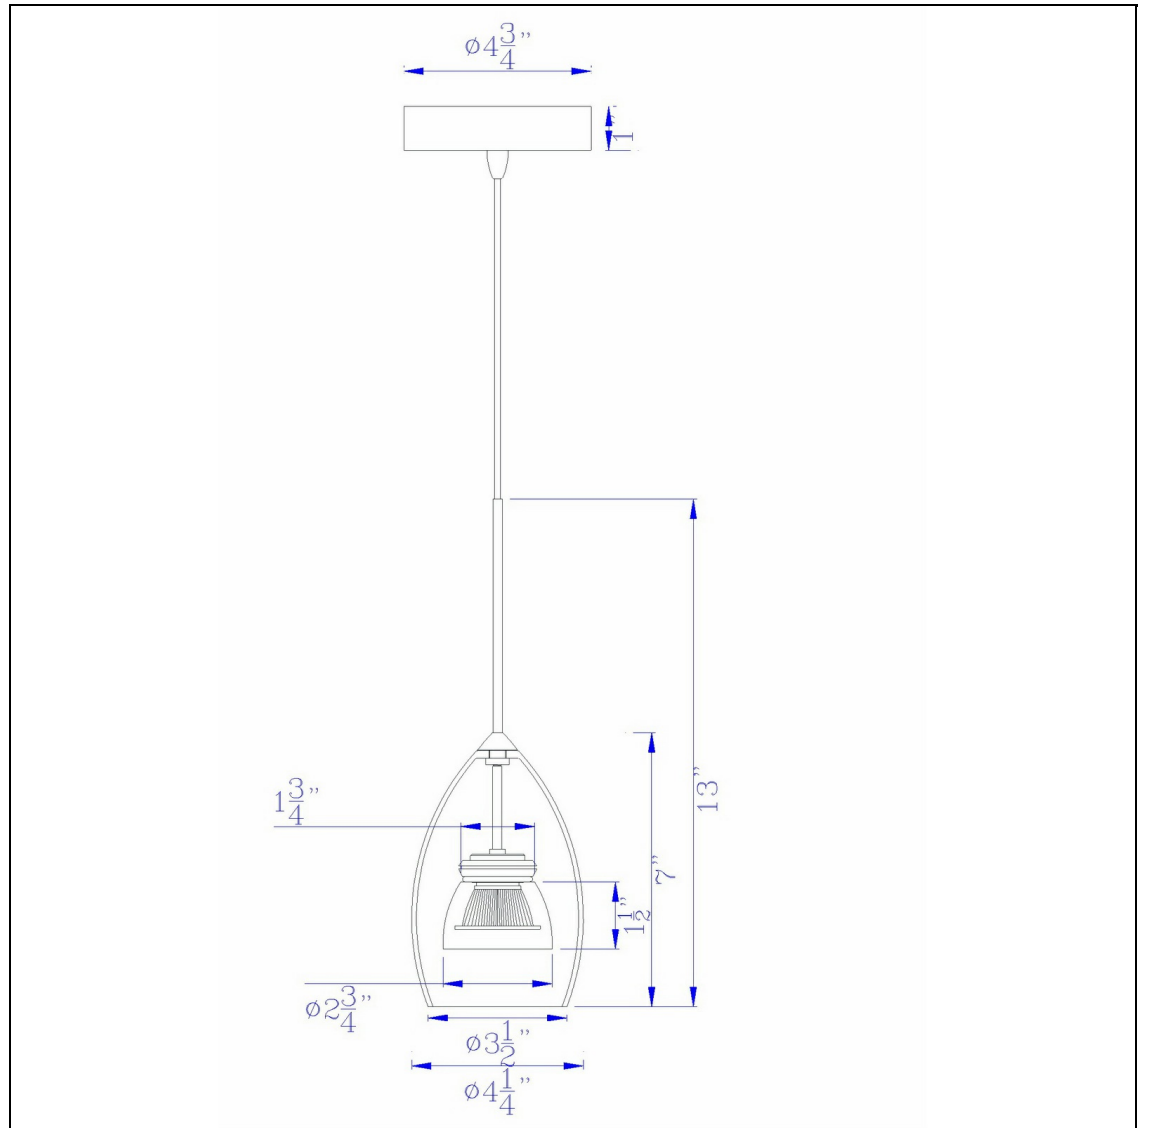

Product No. **UP-128-CL-REDFR**

Description

Integrated dimmable LED glass mini pendant light. 6W, 450 lumen, 3000K
Constructed with durable material
dimmable integrated LED
double shaded design with glass shade over polycarbonated inner shade
Three year warranty
Canopy included
replacable driver
Dimmable with Lutron Brand Dimmers: DVCL-153P, SCL-153P,AYCL-153P,CTCL-153P,DVCL-253P,DVSCLL-253P,SE
Add a pop of color to your space with this LED Glass Mini Pendant Light. It features a bullet

Technical Specifications

UPC	020193067284	Shade Bottom1	3.50
Wattage	LED6W	Shade Side	6.75
CRI	80	Carton 1 Dimensions	11.30 x 10.50 x 13.50
Lumen	450	Carton 2 Dimensions	0.00 x 0.00 x 13.50
Switch Type	Integrated LED	Package Dimensions	L: 13.50 W: 10.50 H: 11.30
Bulb Base	Integrated LED		
Color	Frosted Red		
Base Color	6		