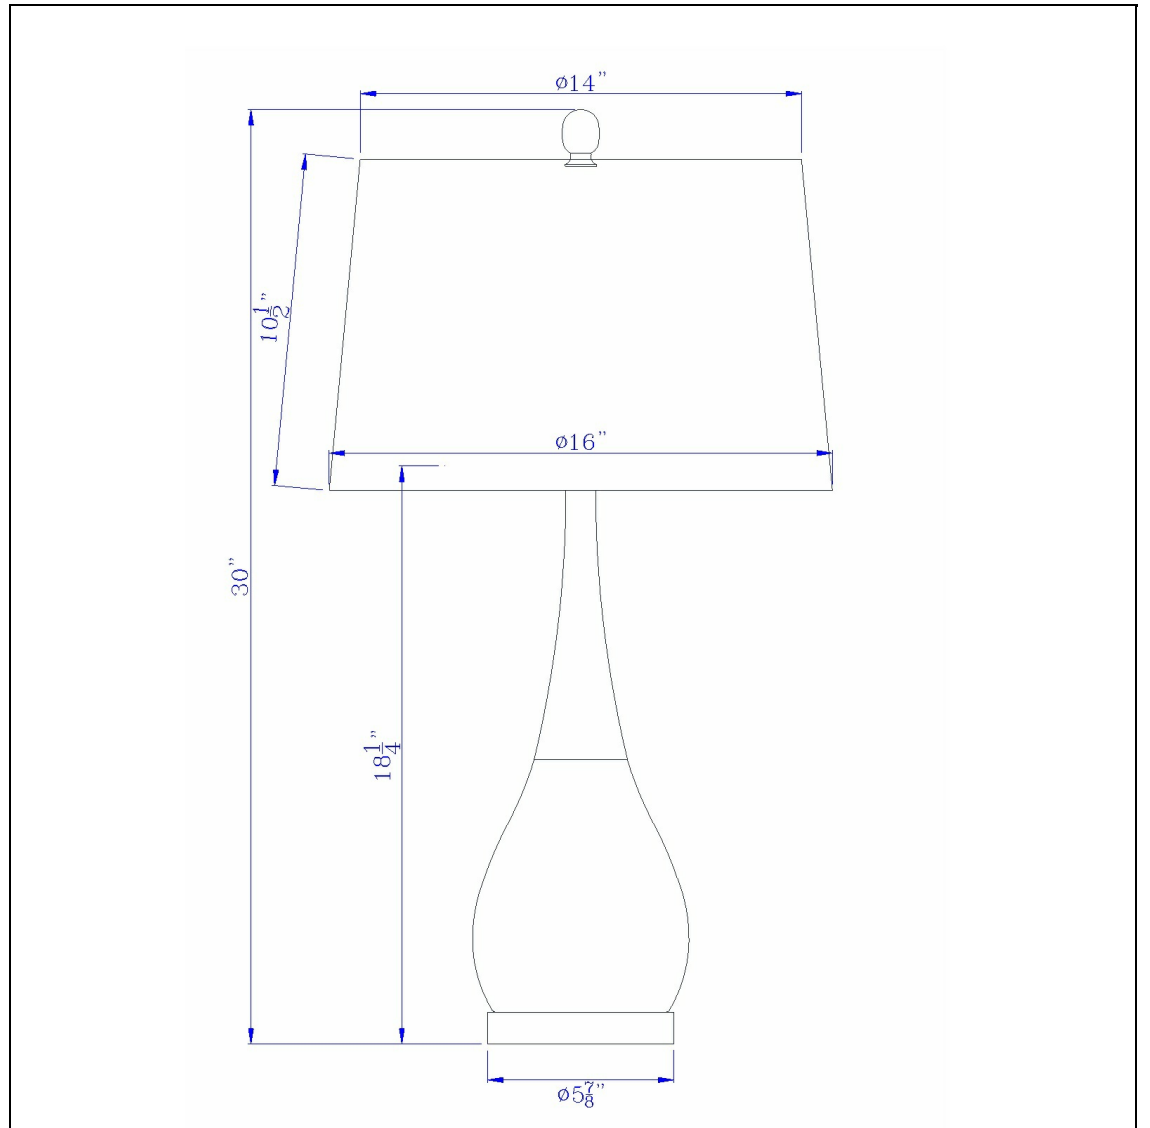

Product No. **BO-2994TB**

Description

150W 3 way Carmi metal table lamp with hardback taper drum fabric shade
Metal Base
Two tone finish
Taper drum fabric shade
Bowling pin shape
Neutral taupe appearance
Durable metal construction
Decorative finial
Blended warm/cool finish
Refresh your rooms look with this tri-tone bowling pin shape table lamp. It features a long elegant

Technical Specifications

UPC	020193067284	Shade Top1	14.00
Wattage	150W	Shade Bottom1	16.00
Switch Type	3WAY	Shade Side	10.50
Bulb Base	E26	Carton 1 Dimensions	24.00 x 17.00 x 17.00
Number of Lights	1	Carton 2 Dimensions	0.00 x 0.00 x 17.00
Color	Taupe	Package Dimensions	L: 17.00 W: 17.00 H: 24.00
Base Color	Antique Brass		