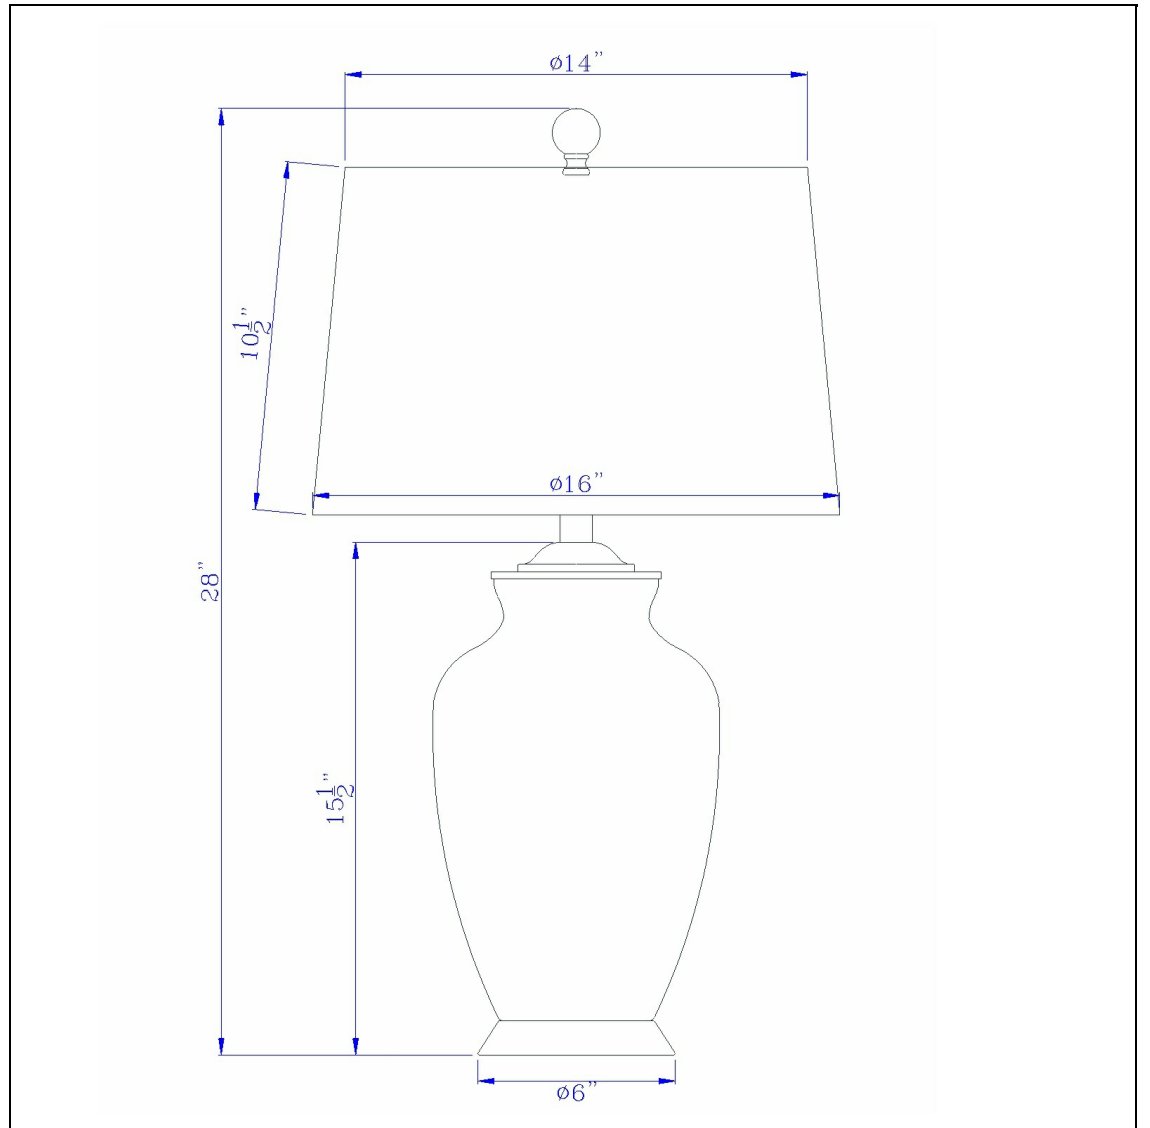

Product No. **BO-2995TB**

Description

150W 3 way Ashland glass table lamp with hardback taper drum fabric shade  
Hand blown art glass  
Blue color  
Wave/twisting pattern  
Ginger jar  
Sky blue/ocean wave finish  
Durable metal base  
Decorative finial  
Taper drum fabric shade  
Add a touch of color to any room in your house with this hand blown art glass table lamp. It feature

Technical Specifications

<b>UPC</b>	020193067284	<b>Shade Top1</b>	14.00
<b>Wattage</b>	150W	<b>Shade Bottom1</b>	16.00
<b>Switch Type</b>	3WAY	<b>Shade Side</b>	10.50
<b>Bulb Base</b>	E26	<b>Carton 1 Dimensions</b>	18.50 x 17.00 x 17.00
<b>Number of Lights</b>	1	<b>Carton 2 Dimensions</b>	0.00 x 0.00 x 17.00
<b>Color</b>	Sky Blue	<b>Package Dimensions</b>	L: 17.00 W: 17.00 H: 18.50
<b>Base Color</b>	Brushed Steel		