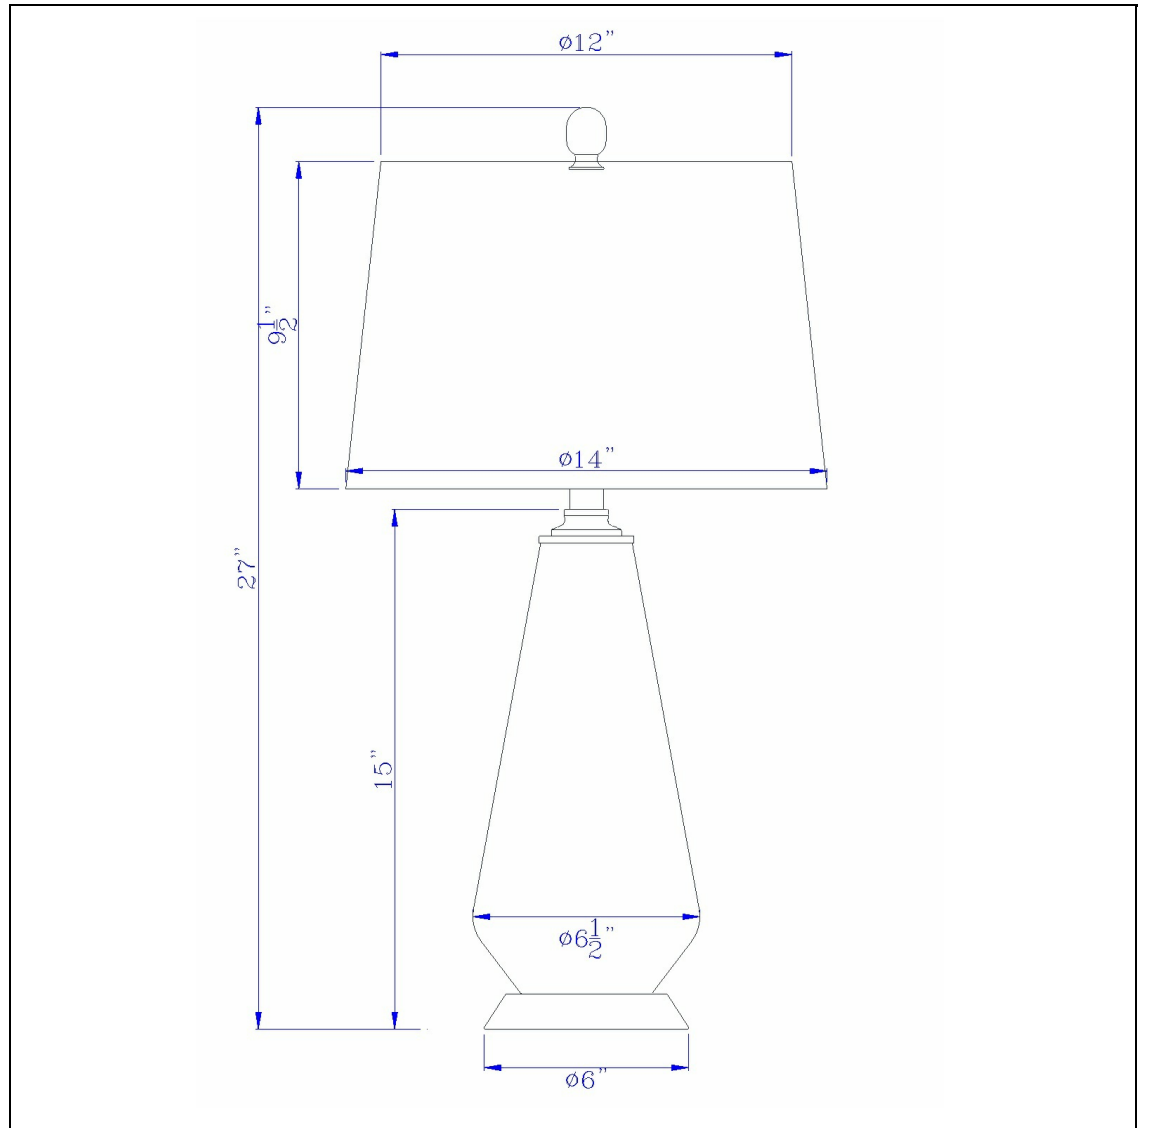

Product No. **BO-2997TB**

Description

150W 3 way Mayfield glass table lamp with hardback taper drum fabric shade
Hand blown art glass
Ocean Blue color
Tear drop pattern
Durable metal base
Aqua blue finish
Intricate design
Decorative finial
Taper drum fabric shade
Add a touch of color to any room in your house with this hand blown art glass table lamp. It feature

Technical Specifications

UPC	020193067284	Shade Top1	12.00
Wattage	100W	Shade Bottom1	14.00
Switch Type	ON/OFF	Shade Side	9.50
Bulb Base	E26	Carton 1 Dimensions	9.50 x 15.00 x 15.00
Number of Lights	1	Carton 2 Dimensions	0.00 x 0.00 x 15.00
Color	Aqua Blue	Package Dimensions	L: 15.00 W: 15.00 H: 9.50
Base Color	Chrome		