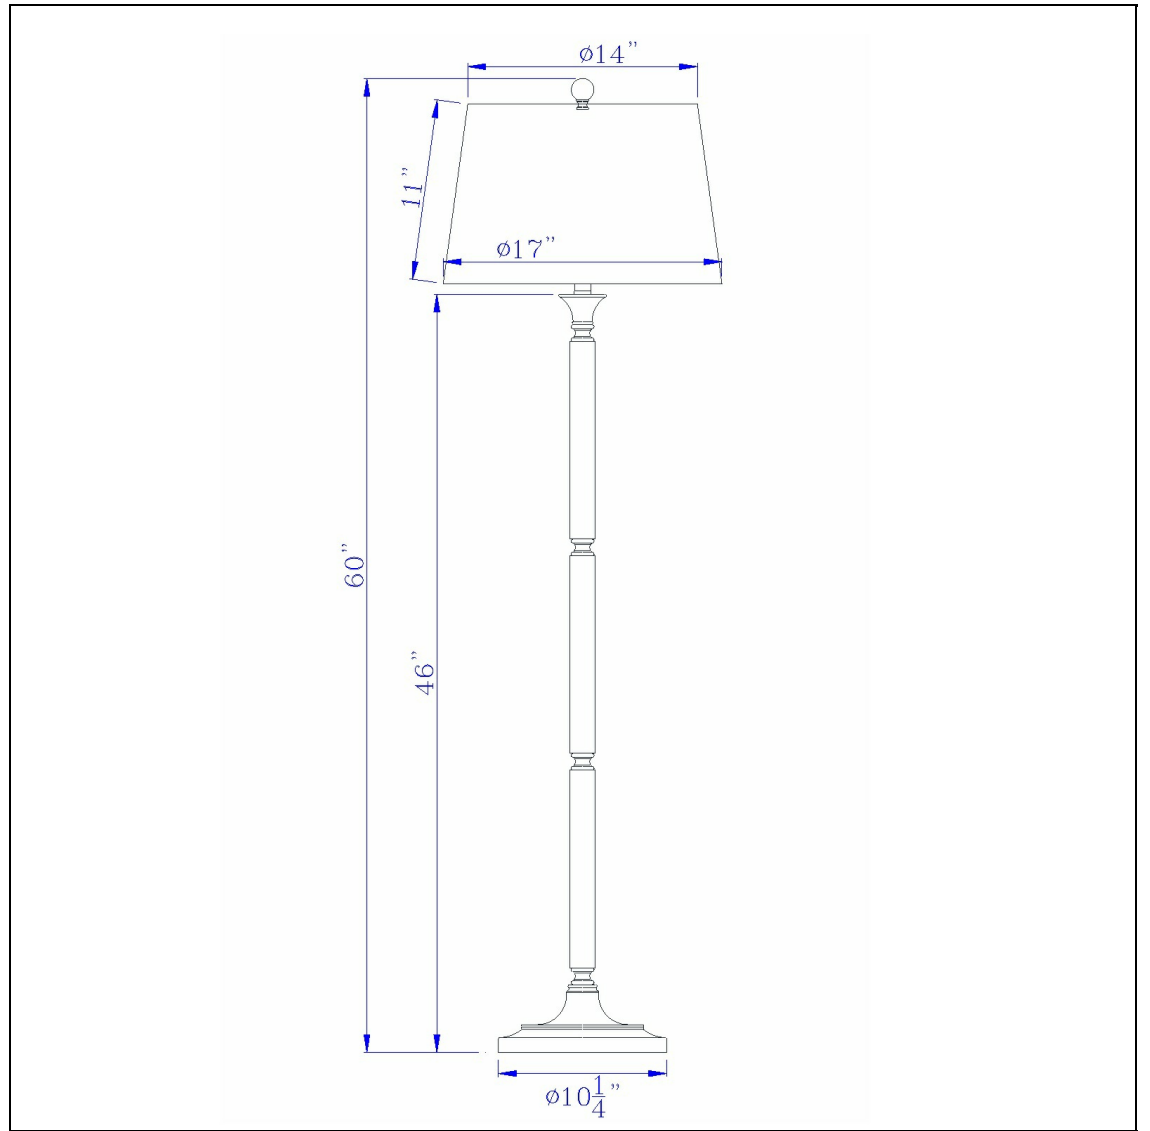

Product No. **BO-2998FL**

Description

150W 3 way Ruston crystal/metal floor lamp with pleated hardback shade  
Crystal lamp body  
Fabric pleated shade  
Heavy weighted base  
Popular brush steel finish  
Unique metal/crystal fabrication  
Matching Table Lamp  
Decorative crystal finial  
Layered design  
This elegant and timeless table lamp from Cal Lighting is great piece of decor above a nightstand or

Technical Specifications

<b>UPC</b>	020193067284	<b>Shade Top1</b>	14.00
<b>Wattage</b>	150W	<b>Shade Bottom1</b>	17.00
<b>Switch Type</b>	3WAY	<b>Shade Side</b>	11.00
<b>Bulb Base</b>	E26	<b>Carton 1 Dimensions</b>	16.00 x 18.00 x 18.00
<b>Number of Lights</b>	1	<b>Carton 2 Dimensions</b>	0.00 x 0.00 x 18.00
<b>Color</b>	Brushed Steel	<b>Package Dimensions</b>	L: 18.00 W: 18.00 H: 16.00
<b>Base Color</b>	Brushed Steel		