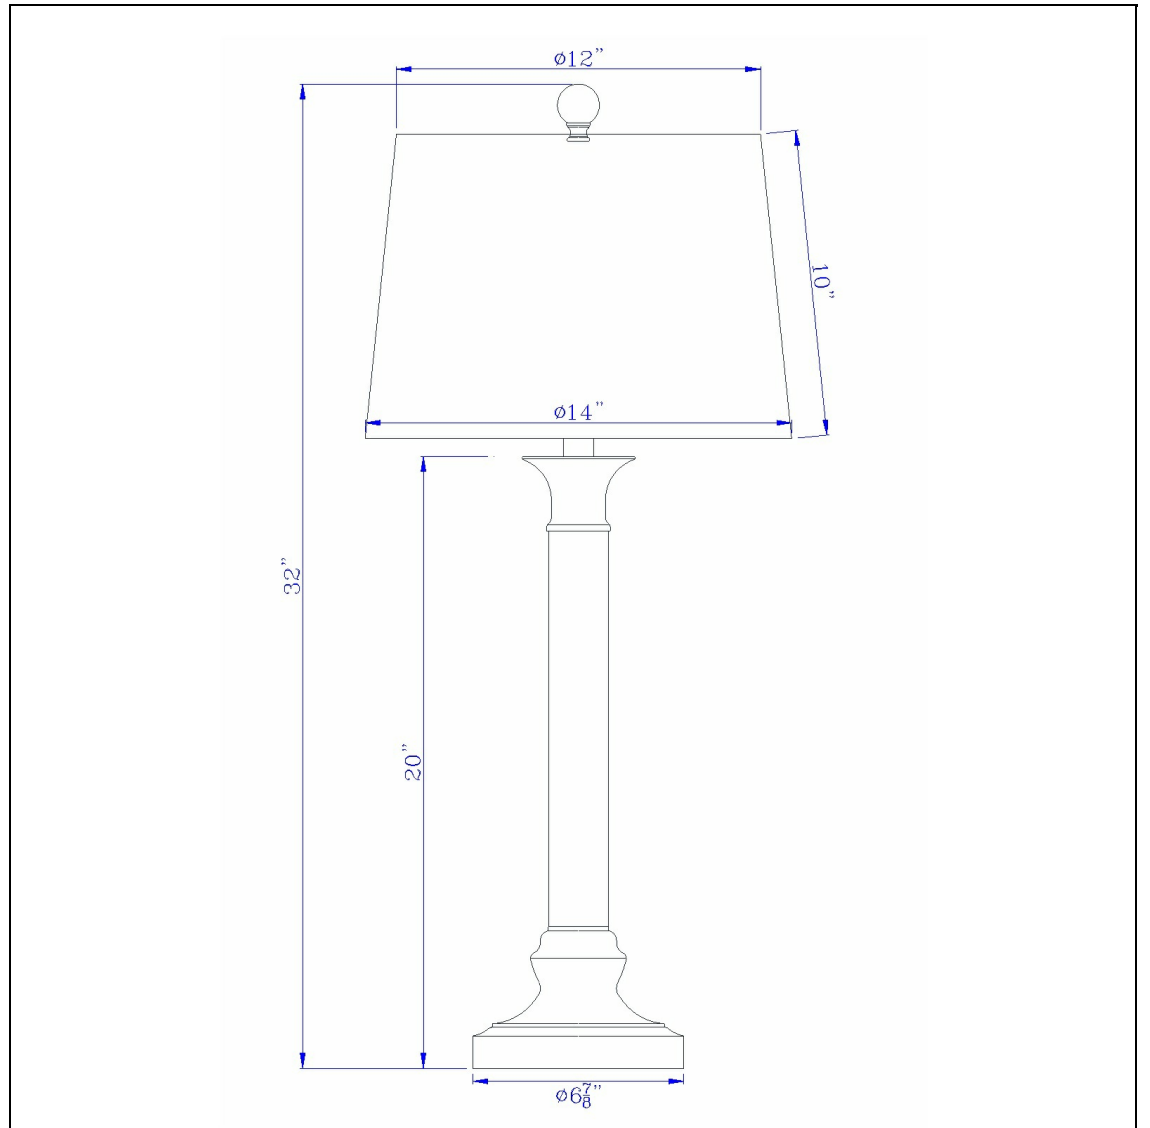

Product No. **BO-2998TB**

Description

150W 3 way Ruston crystal/metal table lamp with pleated hardback shade
Crystal lamp body
Fabric pleated shade
Durable metal base
Popular brush steel finish
Unique metal/crystal fabrication
Matching Floor Lamp
Decorative crystal finial
Layered design
This elegant and timeless floor lamp from Cal Lighting is great piece of decor next to a sitting are

Technical Specifications

UPC	020193067284	Shade Top1	12.00
Wattage	150W	Shade Bottom1	14.00
Switch Type	3WAY	Shade Side	10.00
Bulb Base	E26	Carton 1 Dimensions	18.50 x 15.50 x 15.00
Number of Lights	1	Carton 2 Dimensions	0.00 x 0.00 x 15.00
Color	Brushed Steel	Package Dimensions	L: 15.00 W: 15.50 H: 18.50
Base Color	Brushed Steel		