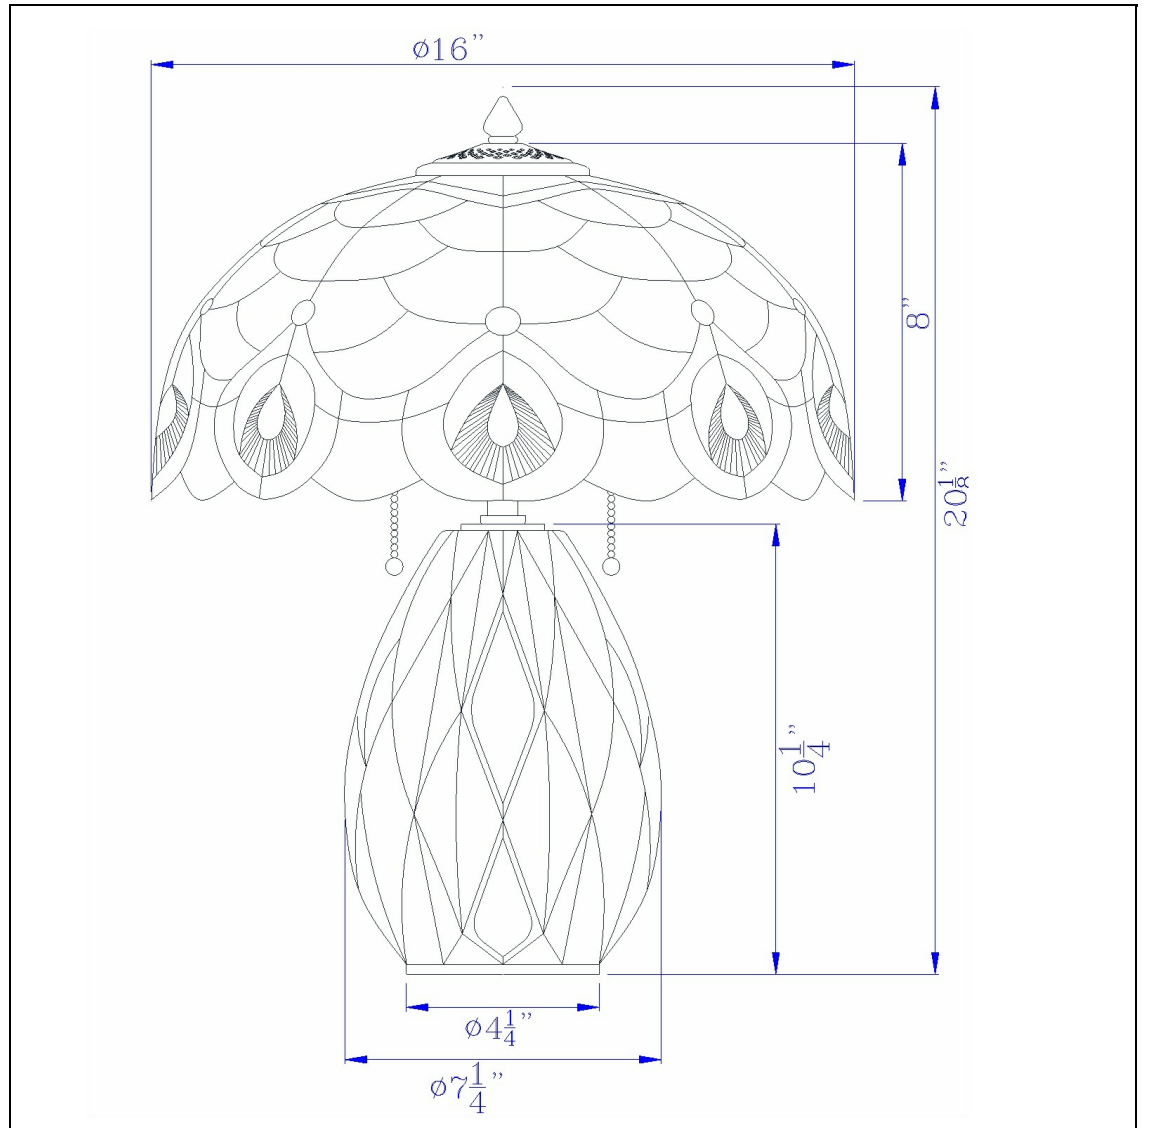

Product No. **BO-3001TB**

Description

60W x 2 Tiffany table lamp with pull chain switch and resin lamp body  
Tiffany art glass  
Resin base  
Dual pull chain switches  
Colorful artistic shade design  
Intricate base design  
Clear finish  
Decorative metal finial  
Uniquely shaped  
Add an old world appeal to your decor with this diamond pattern ceramic table lamp. It features an e

Technical Specifications

<b>UPC</b>	020193067284	<b>Shade Bottom1</b>	16.00
<b>Wattage</b>	60W X 2	<b>Shade Side</b>	8.00
<b>Switch Type</b>	ON/OFF	<b>Carton 1 Dimensions</b>	24.80 x 11.30 x 20.00
<b>Bulb Base</b>	E26	<b>Carton 2 Dimensions</b>	0.00 x 0.00 x 20.00
<b>Number of Lights</b>	2	<b>Package Dimensions</b>	L: 20.00 W: 11.30 H: 24.80
<b>Color</b>	Tiffany		
<b>Base Color</b>	Light Gray		