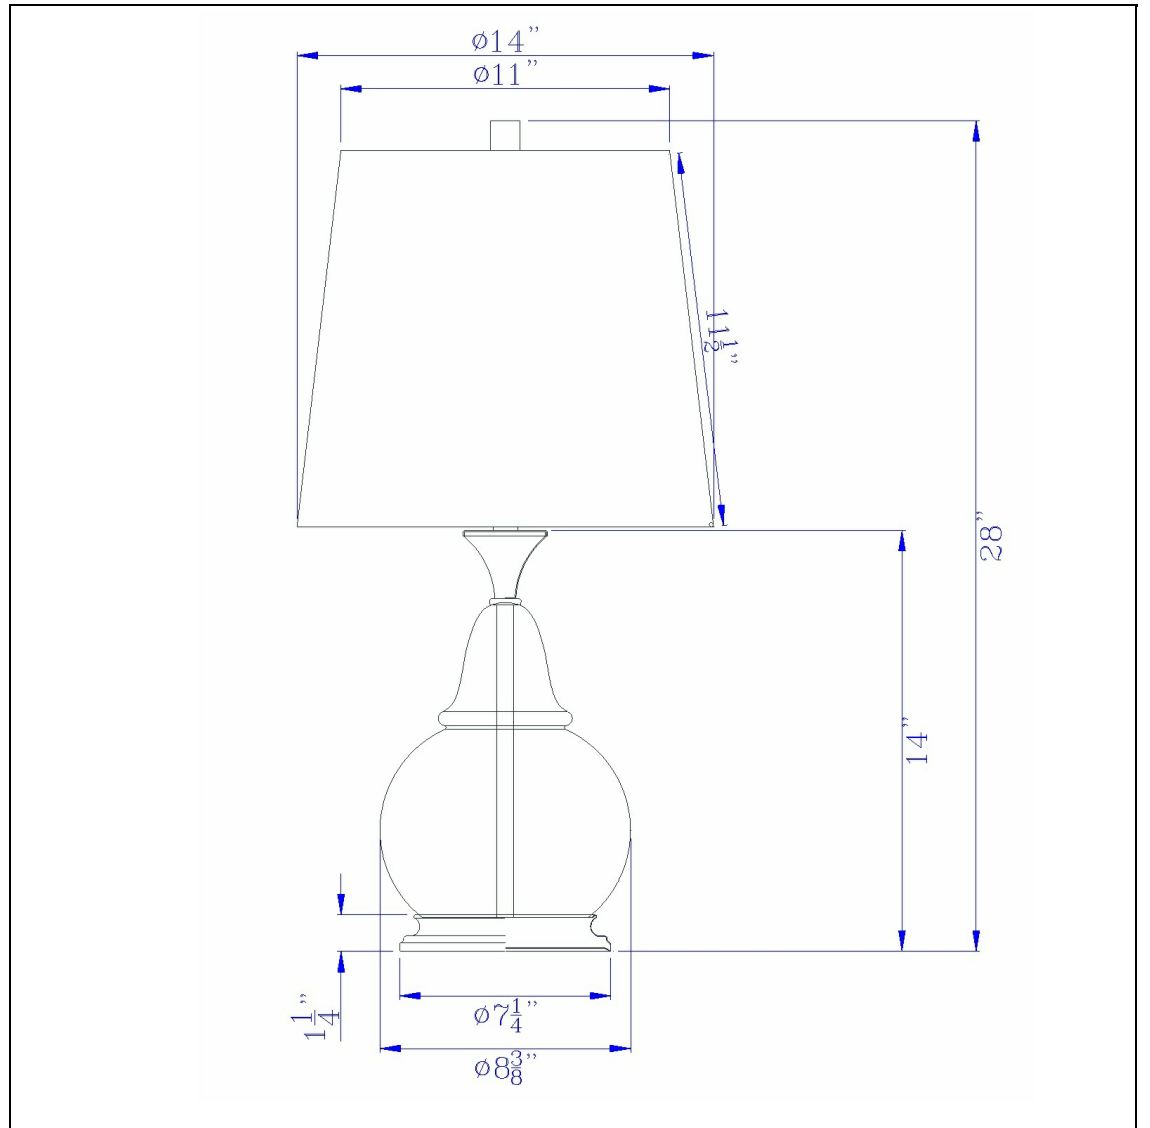

Product No. **BO-3003TB**

Description

150W 3 way Kittery glass table lamp with hardback fabric shade  
Glass Lamp Body  
Amber color glass  
Ginger Jar design  
Durable metal base  
Combination metal and dark bronze finish  
Two layered glass design  
Decorative metal finial  
Hardback fabric shade  
With Clean and smooth lines this table lamp will make a wonderful addition to any living room or bed

Technical Specifications

<b>UPC</b>	020193067284	<b>Shade Top1</b>	11.00
<b>Wattage</b>	150W	<b>Shade Bottom1</b>	14.00
<b>Switch Type</b>	3WAY	<b>Shade Side</b>	11.50
<b>Bulb Base</b>	E26	<b>Carton 1 Dimensions</b>	22.30 x 15.50 x 15.50
<b>Number of Lights</b>	1	<b>Carton 2 Dimensions</b>	0.00 x 0.00 x 15.50
<b>Color</b>	Clear/Dark Bronze	<b>Package Dimensions</b>	L: 15.50 W: 15.50 H: 22.30
<b>Base Color</b>	Dark Bronze		