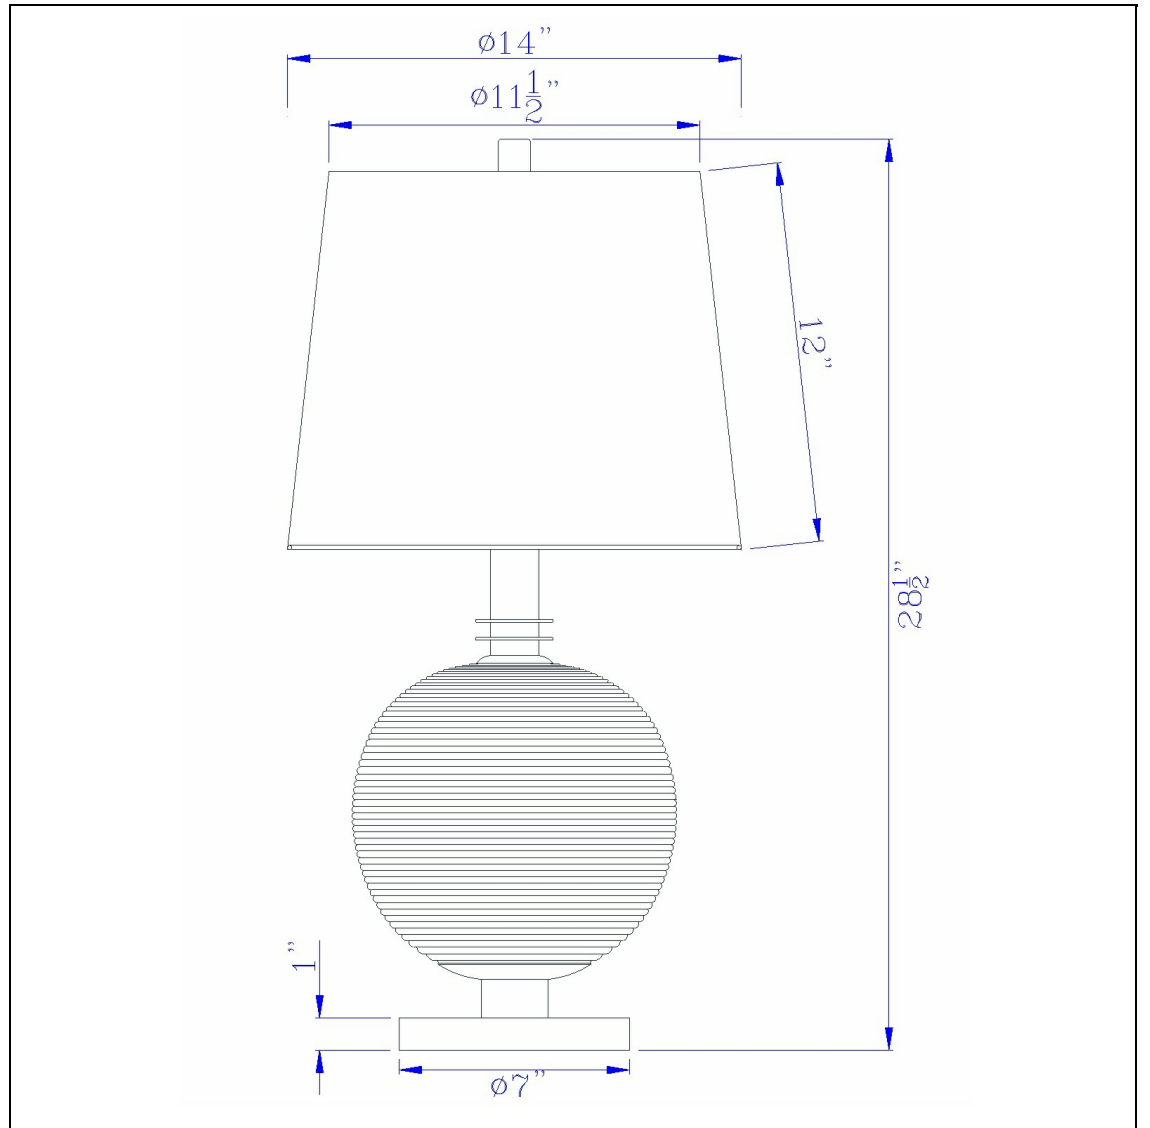

Product No. **BO-3005TB**

Description

150W 3 way Salisbury glass table lamp with hardback fabric shade  
Glass Lamp Body  
Planet shape  
Amber glass color  
Hardback fabric shade  
Chrome and amber finish  
Durable metal base  
Decorative metal finial  
Artistic wave design  
Add a soft touch of color any living room or bedside table in your house. This hand blown glass tabl

Technical Specifications

<b>UPC</b>	020193067284	<b>Shade Top1</b>	11.50
<b>Wattage</b>	150W	<b>Shade Bottom1</b>	14.00
<b>Switch Type</b>	3WAY	<b>Shade Side</b>	12.00
<b>Bulb Base</b>	E26	<b>Carton 1 Dimensions</b>	22.30 x 15.50 x 15.50
<b>Number of Lights</b>	1	<b>Carton 2 Dimensions</b>	0.00 x 0.00 x 15.50
<b>Color</b>	Brushed steel/Amber	<b>Package Dimensions</b>	L: 15.50 W: 15.50 H: 22.30
<b>Base Color</b>	Chrome		