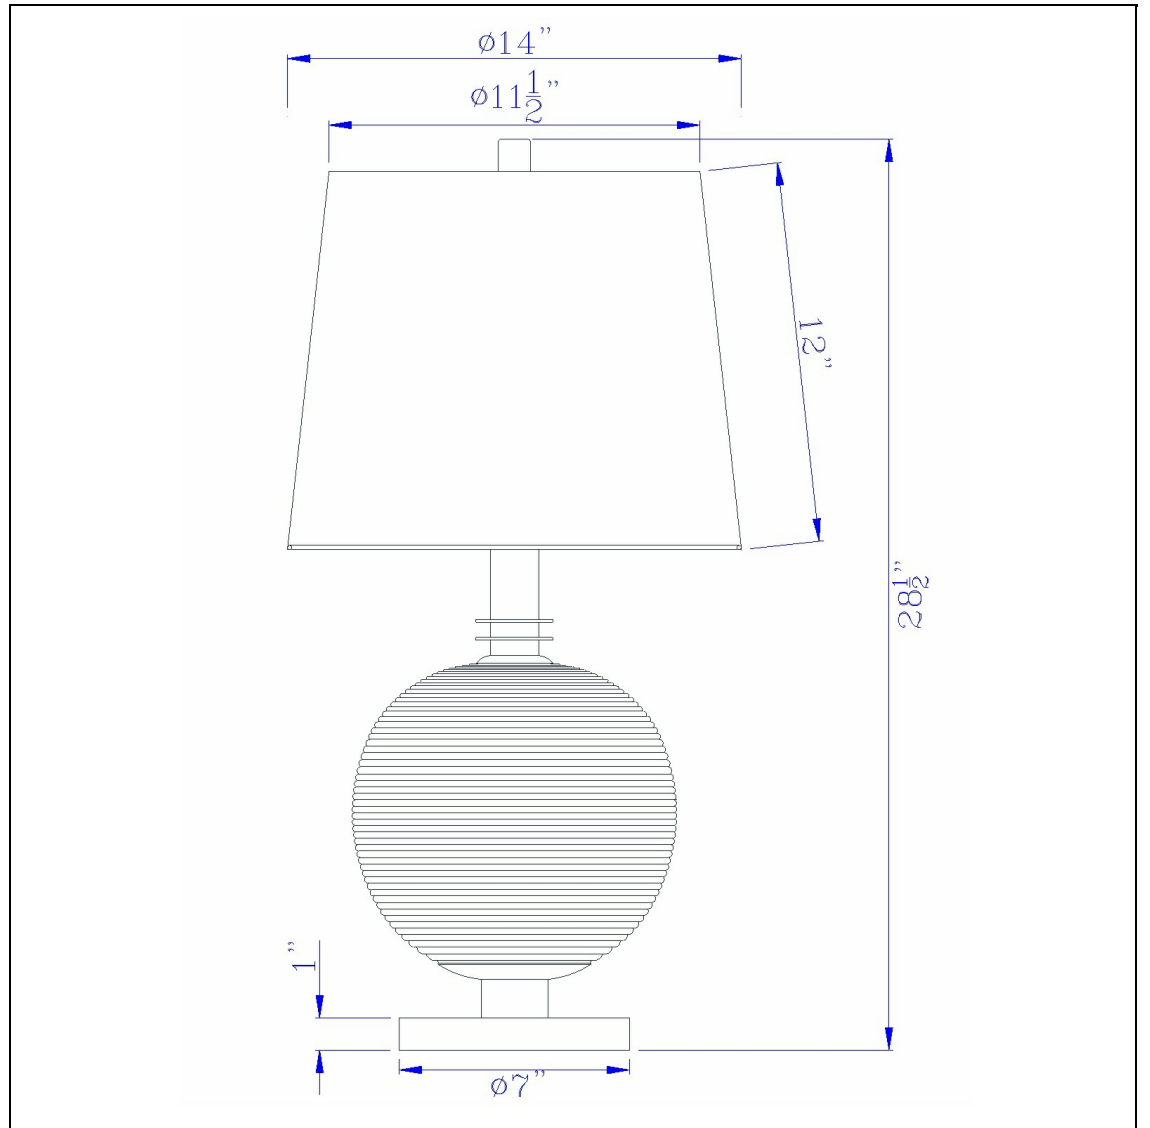

Product No. **BO-3005TB**

Description

150W 3 way Salisbury glass table lamp with hardback fabric shade
Glass Lamp Body
Planet shape
Amber glass color
Hardback fabric shade
Chrome and amber finish
Durable metal base
Decorative metal finial
Artistic wave design
Add a soft touch of color any living room or bedside table in your house. This hand blown glass tabl

Technical Specifications

UPC	020193067284	Shade Top1	11.50
Wattage	150W	Shade Bottom1	14.00
Switch Type	3WAY	Shade Side	12.00
Bulb Base	E26	Carton 1 Dimensions	22.30 x 15.50 x 15.50
Number of Lights	1	Carton 2 Dimensions	0.00 x 0.00 x 15.50
Color	Brushed steel/Amber	Package Dimensions	L: 15.50 W: 15.50 H: 22.30
Base Color	Chrome		