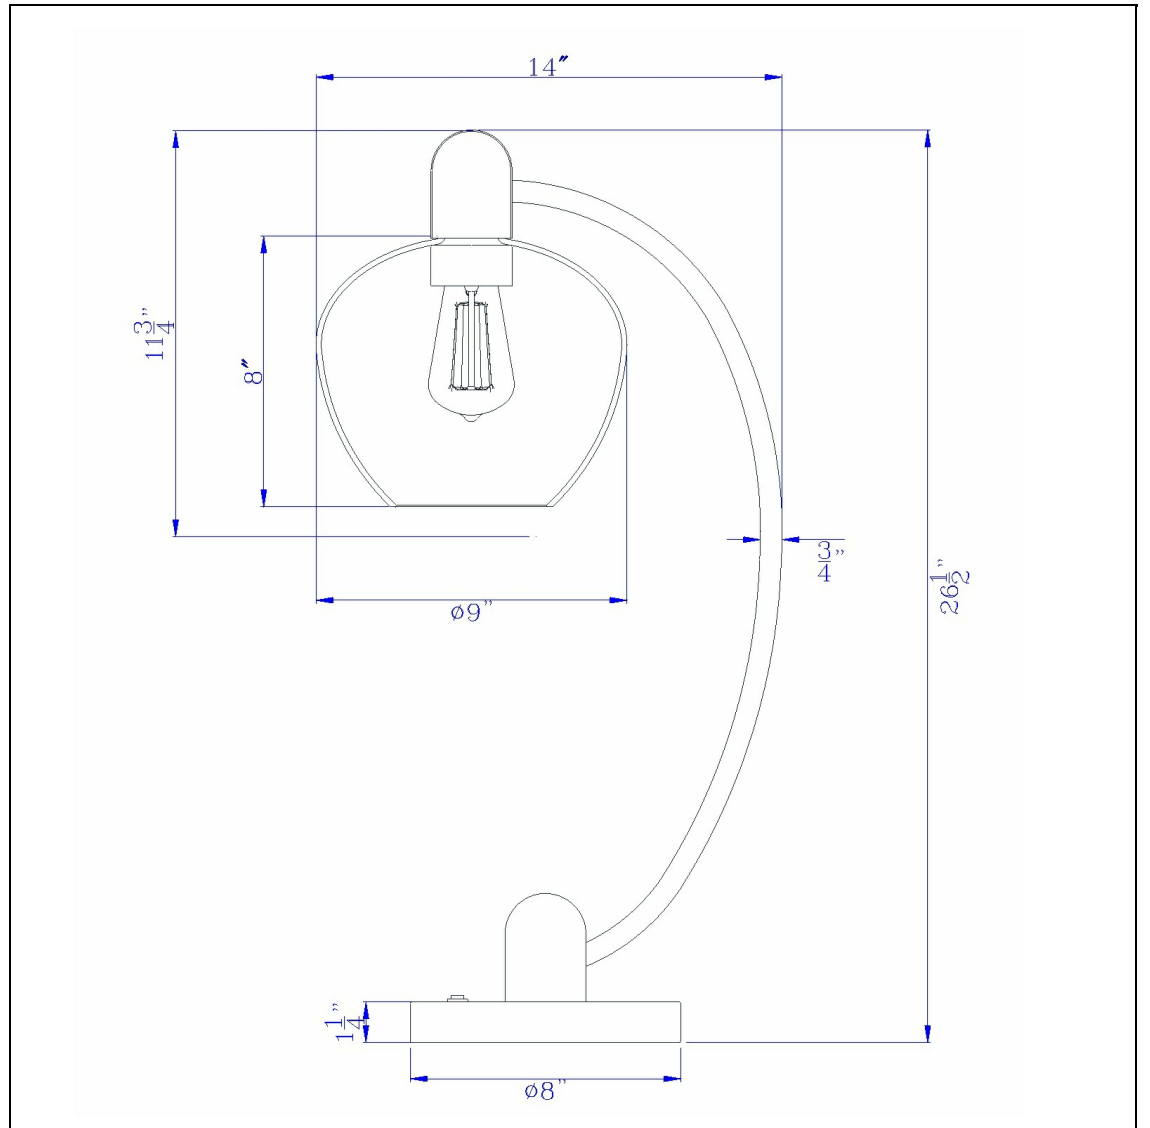

Product No. **BO-3006TB**

Description

40W Brookline metal arc table lamp with electrolal plated smoked glass shade and on off rocker switch  
Smoked glass  
Downbridge arc  
Rocker base switch  
Glass shade  
Gun metal finish  
Durable metal base  
Matching floor lamp  
Sleek design  
Add a modern touch to any office space, living room or bedside table in your home.  
This sleek table

Technical Specifications

<b>UPC</b>	020193067284
<b>Wattage</b>	40W
<b>Switch Type</b>	ON/OFF
<b>Bulb Base</b>	E26
<b>Number of Lights</b>	1
<b>Color</b>	Gun metal
<b>Base Color</b>	Gunmetal

<b>Shade Bottom1</b>	9.00
<b>Shade Side</b>	8.00
<b>Carton 1 Dimensions</b>	29.30 x 10.50 x 13.50
<b>Carton 2 Dimensions</b>	0.00 x 0.00 x 13.50
<b>Package Dimensions</b>	L: 13.50 W: 10.50 H: 29.30