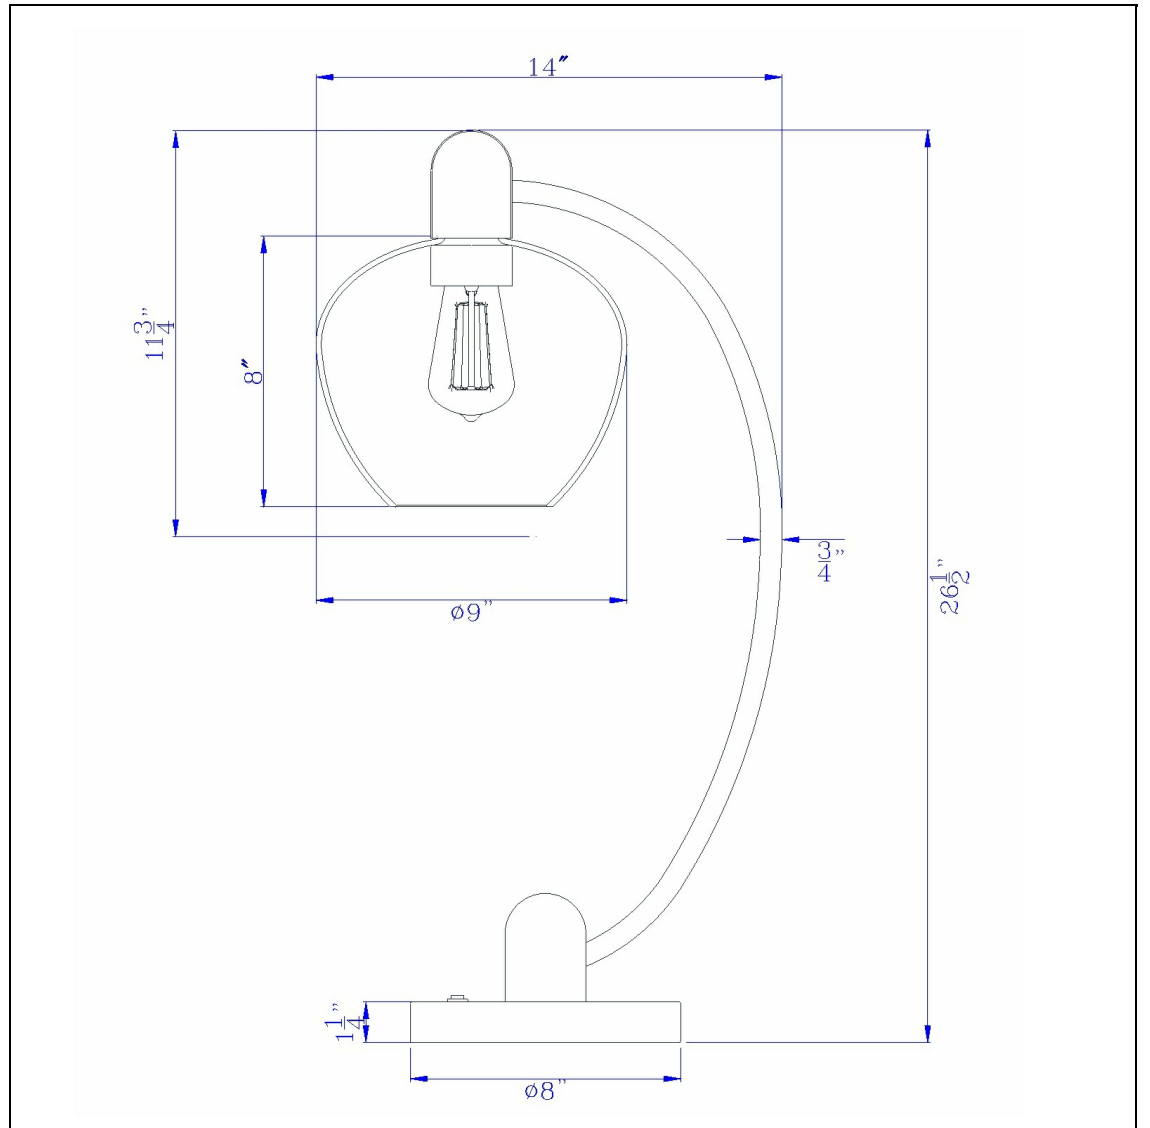

Product No. **BO-3006TB**

Description

40W Brookline metal arc table lamp with electrol plated smoked glass shade and on off rocker switch
Smoked glass
Downbridge arc
Rocker base switch
Glass shade
Gun metal finish
Durable metal base
Matching floor lamp
Sleek design
Add a modern touch to any office space, living room or bedside table in your home.
This sleek table

Technical Specifications

UPC	020193067284
Wattage	40W
Switch Type	ON/OFF
Bulb Base	E26
Number of Lights	1
Color	Gun metal
Base Color	Gunmetal

Shade Bottom1	9.00
Shade Side	8.00
Carton 1 Dimensions	29.30 x 10.50 x 13.50
Carton 2 Dimensions	0.00 x 0.00 x 13.50
Package Dimensions	L: 13.50 W: 10.50 H: 29.30