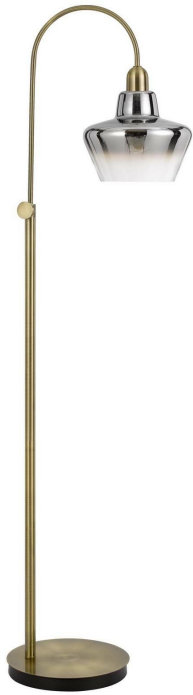

Product No. **BO-3007FL**

Description

40W Duxbury metal arc floor lamp with electrol plated smoked glass shade
Smoked glass
Downbridge arc
Adjustable height
Heavy weighted base
Gun metal finish
Durable metal base
Matching table lamp
Sleek design
Add a modern touch to your living room space, bedside or office with this modern arc floor lamp. Th

Technical Specifications

UPC	020193067284	Shade Bottom1	9.75
Wattage	40W	Shade Side	8.13
Switch Type	ON/OFF	Carton 1 Dimensions	23.80 x 15.50 x 14.50
Bulb Base	E26	Carton 2 Dimensions	0.00 x 0.00 x 14.50
Number of Lights	1	Package Dimensions	L: 14.50 W: 15.50 H: 23.80
Color	Antique Brass		
Base Color	Antique Brtass		