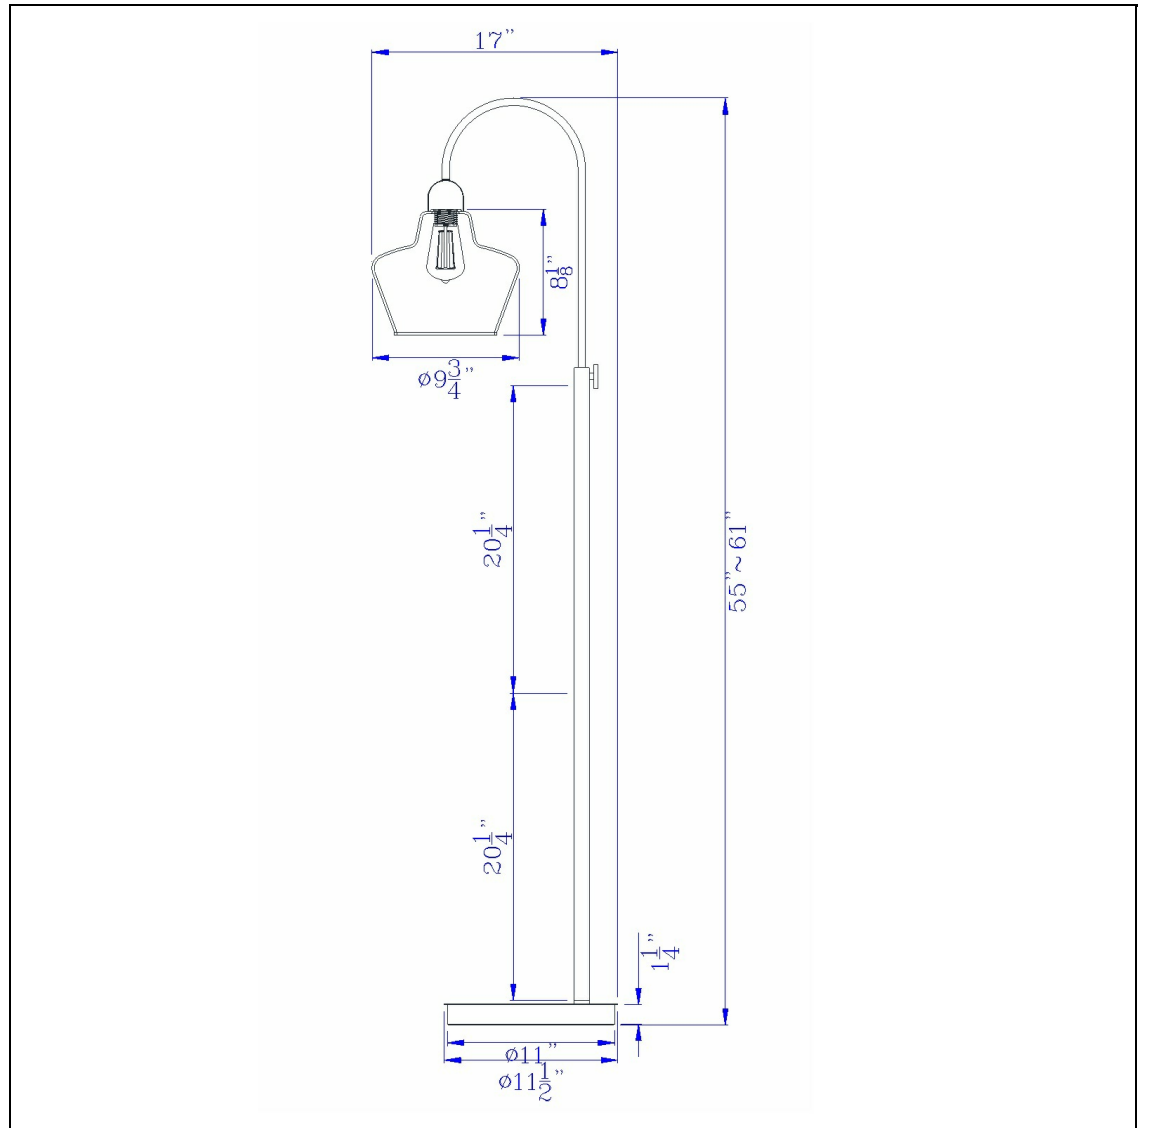

Product No. **BO-3007FL**

Description

40W Duxbury metal arc floor lamp with electrol plated smoked glass shade
Smoked glass
Downbridge arc
Adjustable height
Heavy weighted base
Gun metal finish
Durable metal base
Matching table lamp
Sleek design
Add a modern touch to your living room space, bedside or office with this modern arc floor lamp. Th

Technical Specifications

UPC	020193067284	Shade Bottom1	9.75
Wattage	40W	Shade Side	8.13
Switch Type	ON/OFF	Carton 1 Dimensions	23.80 x 15.50 x 14.50
Bulb Base	E26	Carton 2 Dimensions	0.00 x 0.00 x 14.50
Number of Lights	1	Package Dimensions	L: 14.50 W: 15.50 H: 23.80
Color	Antique Brass		
Base Color	Antique Brtass		