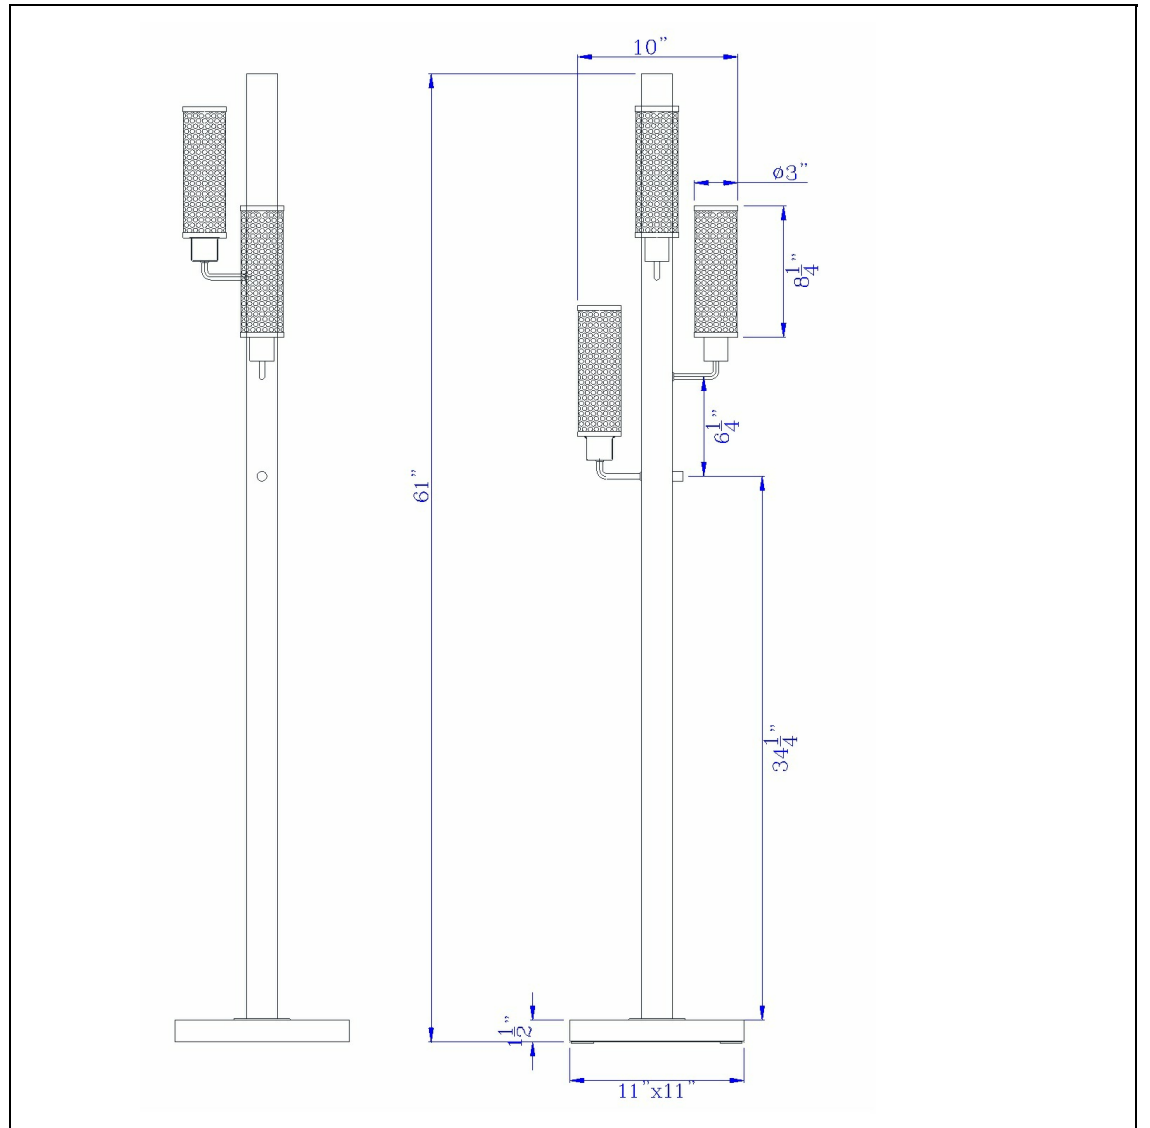

Product No. **BO-3008FL**

Description

60W x 3 Lenox lantern style rubber wood / metal floor lamp with mesh metal shades  
Metal Mesh Shades  
Tri-Light design with 3 way lighting control  
Square wood body  
Weight square base  
Lantern style design  
Sturdy metal base  
Matching table lamp  
Mesh metal shades  
This casual yet elegant floor lamp is a stylish way to refresh your rooms look. It features an oak w

Technical Specifications

<b>UPC</b>	020193067284
<b>Wattage</b>	60W X 3
<b>Switch Type</b>	3WAY
<b>Bulb Base</b>	E26
<b>Number of Lights</b>	3
<b>Color</b>	Light Oak
<b>Base Color</b>	Dark Bronze

<b>Shade Top1</b>	3.00
<b>Shade Bottom1</b>	3.00
<b>Shade Side</b>	8.25
<b>Carton 1 Dimensions</b>	14.30 x 14.00 x 64.00
<b>Carton 2 Dimensions</b>	0.00 x 0.00 x 64.00
<b>Package Dimensions</b>	L: 64.00 W: 14.00 H: 14.30