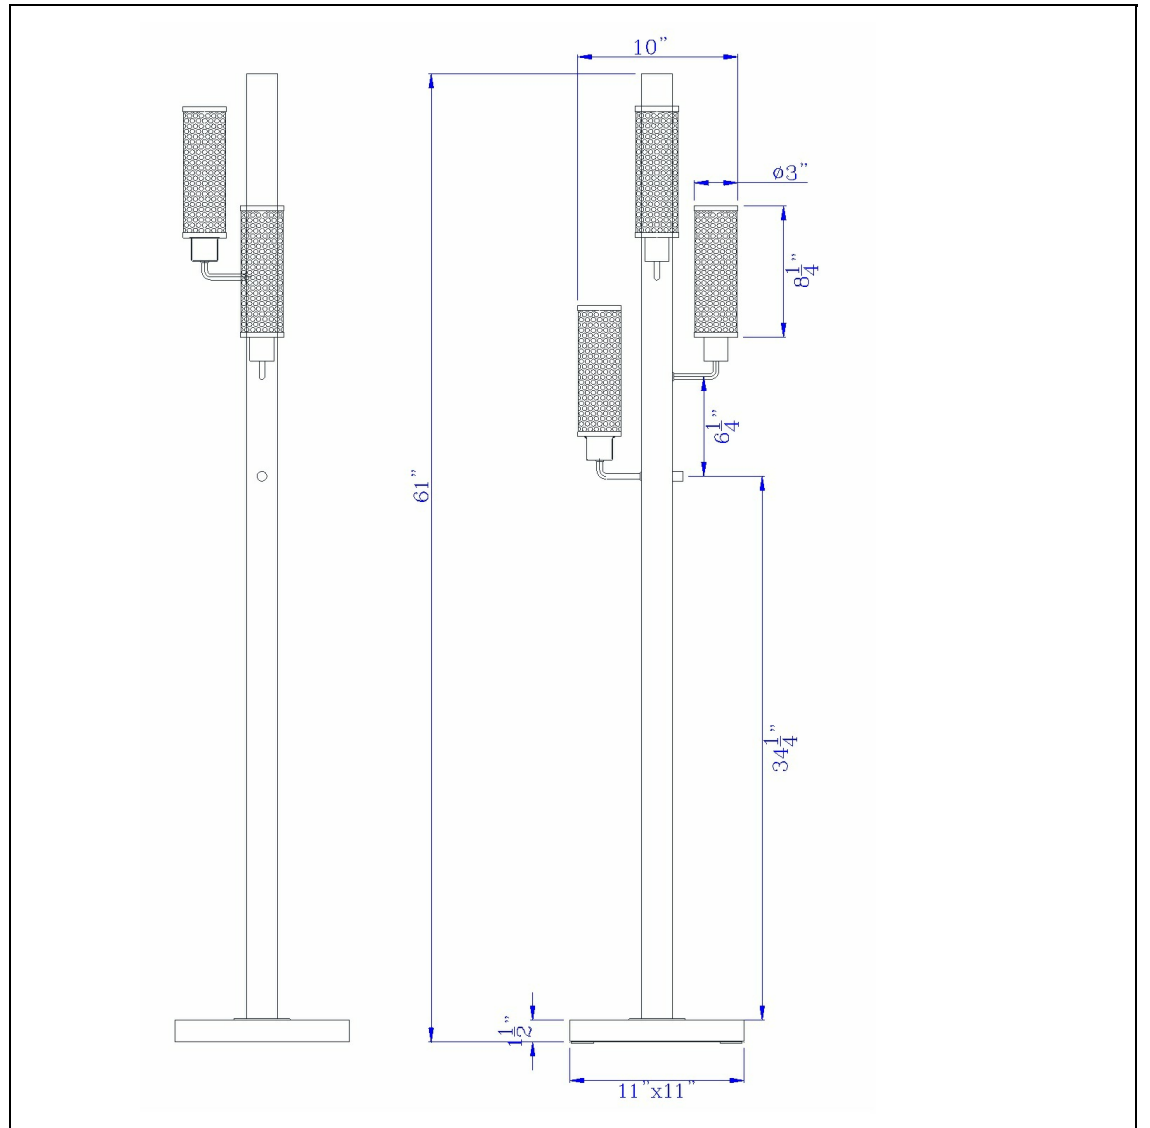

Product No. **BO-3008FL**

Description

60W x 3 Lenox lantern style rubber wood / metal floor lamp with mesh metal shades
Metal Mesh Shades
Tri-Light design with 3 way lighting control
Square wood body
Weight square base
Lantern style design
Sturdy metal base
Matching table lamp
Mesh metal shades
This casual yet elegant floor lamp is a stylish way to refresh your rooms look. It features an oak w

Technical Specifications

UPC	020193067284	Shade Top1	3.00
Wattage	60W X 3	Shade Bottom1	3.00
Switch Type	3WAY	Shade Side	8.25
Bulb Base	E26	Carton 1 Dimensions	14.30 x 14.00 x 64.00
Number of Lights	3	Carton 2 Dimensions	0.00 x 0.00 x 64.00
Color	Light Oak	Package Dimensions	L: 64.00 W: 14.00 H: 14.30
Base Color	Dark Bronze		