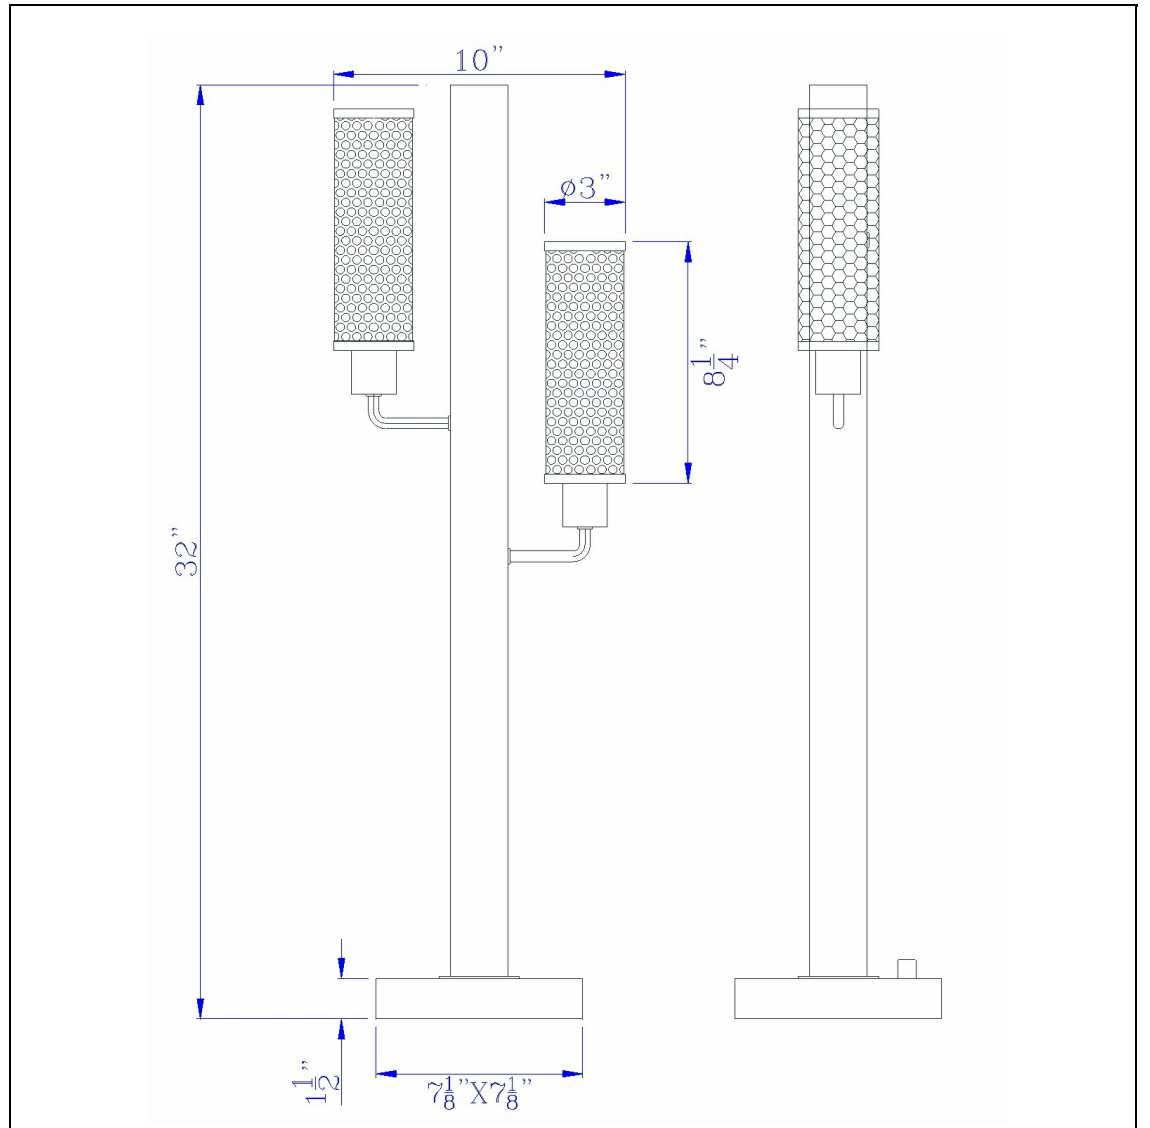

Product No. **BO-3008TB**

Description

60W x 2 Lenox lantern style rubber wood / metal table lamp with mesh metal shades
Metal Mesh Shades
Dual Lights design with 3 way lighting control
Square wood body
Weighted square base
Lantern style design
Sturdy metal base
Matching floor lamp
Mesh metal shades
This casual yet elegant table lamp is a stylish way to refresh your rooms look. It features an oak w

Technical Specifications

UPC	020193067284	Shade Top1	3.00
Wattage	60W X 2	Shade Bottom1	3.00
Switch Type	ON/OFF	Shade Side	8.25
Bulb Base	E26	Carton 1 Dimensions	34.80 x 11.50 x 11.50
Number of Lights	2	Carton 2 Dimensions	0.00 x 0.00 x 11.50
Color	Light Oak	Package Dimensions	L: 11.50 W: 11.50 H: 34.80
Base Color	Dark Bronze		