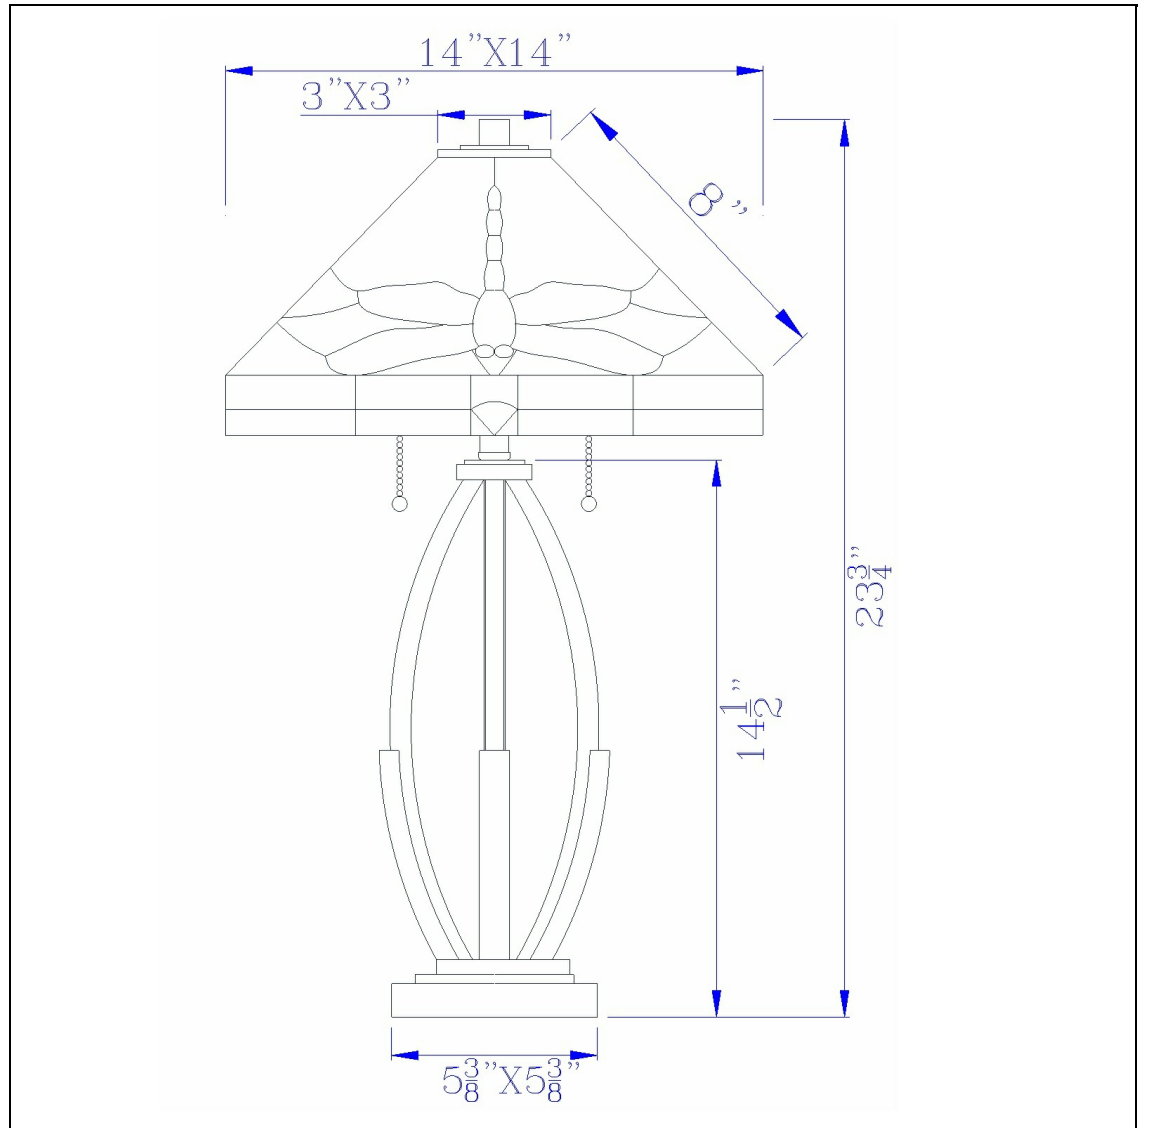

Product No. **BO-3009TB**

Description

60W x 2 Tiffany table lamp with pull chain switch and metal and resin lamp body  
Square tiffany shade  
Art color glass  
Dual pull chain switches  
Dragon Fly design  
Mission Style  
Sturdy metal base  
Dual pull chain switches  
Intricate base design  
Add a touch of color to your d?cor with this this Art color glass tiffany lamp. It features a staine

Technical Specifications

<b>UPC</b>	020193067284	<b>Shade Top1</b>	3.00
<b>Wattage</b>	60W X 2	<b>Shade Top2</b>	3.00
<b>Switch Type</b>	ON/OFF	<b>Shade Bottom1</b>	14.00
<b>Bulb Base</b>	E26	<b>Shade Bottom2</b>	14.00
<b>Number of Lights</b>	2	<b>Shade Side</b>	8.00
<b>Color</b>	Tiffany	<b>Carton 1 Dimensions</b>	24.80 x 15.50 x 21.30
<b>Base Color</b>	Dark Bronze	<b>Carton 2 Dimensions</b>	0.00 x 0.00 x 21.30
		<b>Package Dimensions</b>	L: 21.30 W: 15.50 H: 24.80