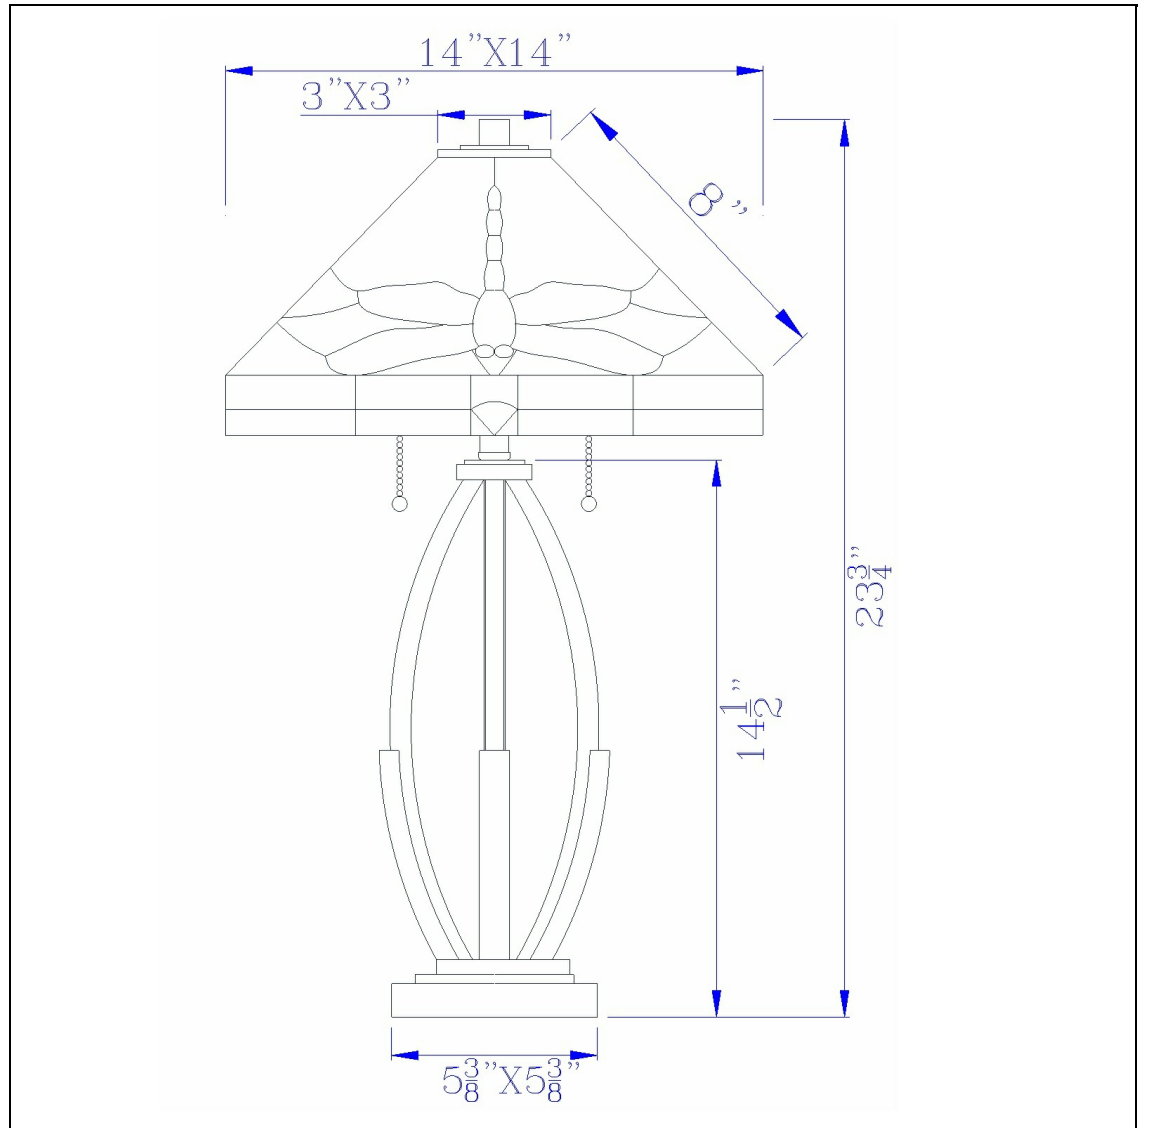

Product No. **BO-3009TB**

Description

60W x 2 Tiffany table lamp with pull chain switch and metal and resin lamp body
Square tiffany shade
Art color glass
Dual pull chain switches
Dragon Fly design
Mission Style
Sturdy metal base
Dual pull chain switches
Intricate base design
Add a touch of color to your decor with this Art color glass tiffany lamp. It features a stained

Technical Specifications

UPC	020193067284	Shade Top1	3.00
Wattage	60W X 2	Shade Top2	3.00
Switch Type	ON/OFF	Shade Bottom1	14.00
Bulb Base	E26	Shade Bottom2	14.00
Number of Lights	2	Shade Side	8.00
Color	Tiffany	Carton 1 Dimensions	24.80 x 15.50 x 21.30
Base Color	Dark Bronze	Carton 2 Dimensions	0.00 x 0.00 x 21.30
		Package Dimensions	L: 21.30 W: 15.50 H: 24.80