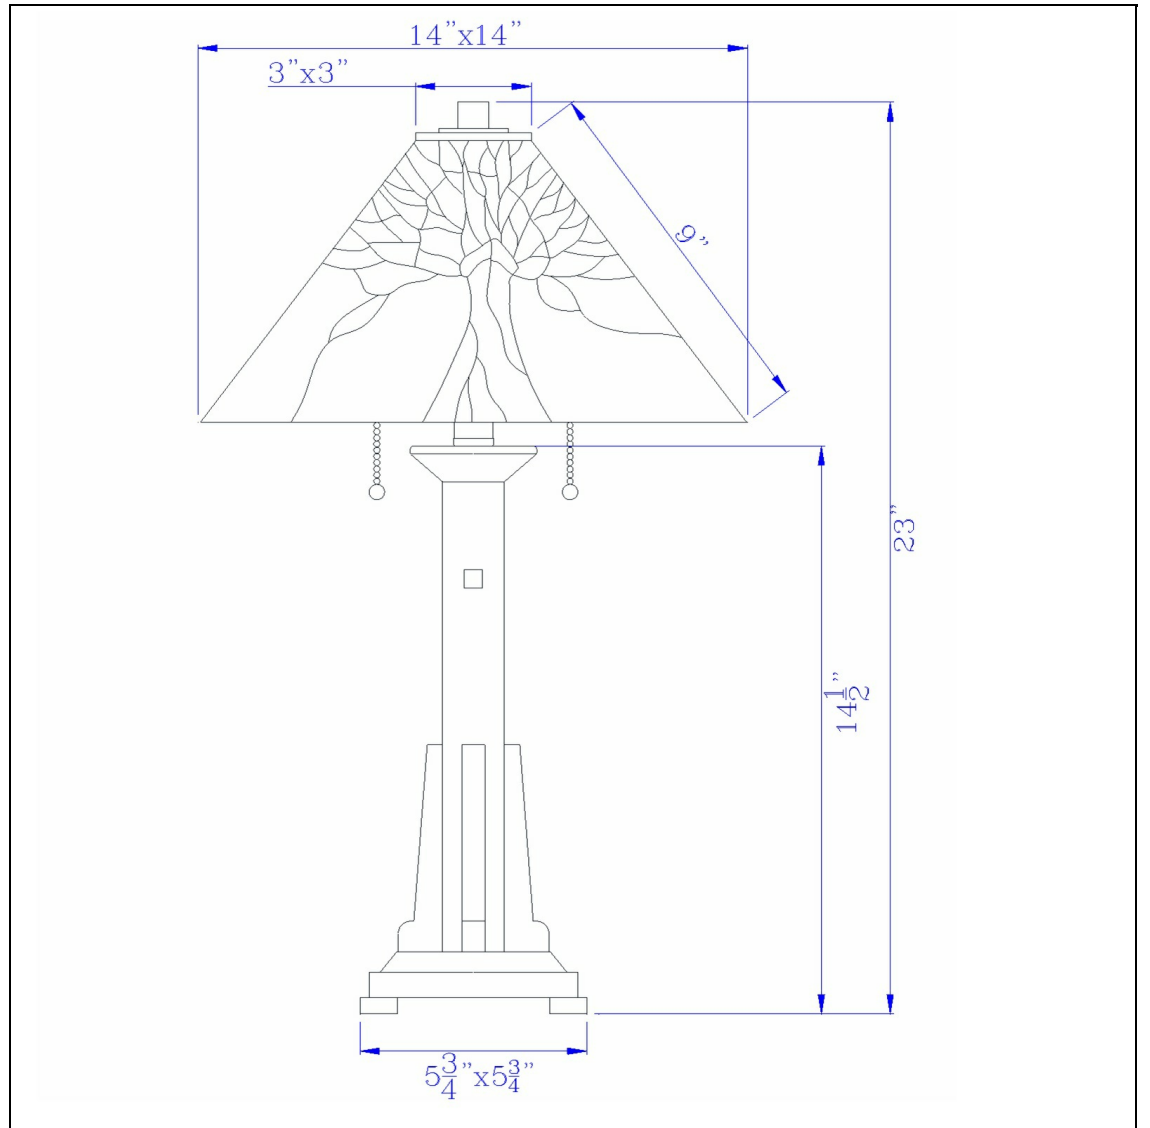

Product No. **BO-3010TB**

Description

60W x 2 Tiffany table lamp with pull chain switch with resin lamp body  
Square tiffany shade  
Art color glass  
Dual pull chain switches  
Floral design  
Mission Style  
Sturdy base  
Matching finial  
Faux wood look  
Add a touch of color to your d?cor with this this Art color glass tiffany lamp. It features a fiery

Technical Specifications

<b>UPC</b>	020193067284	<b>Shade Top1</b>	3.00
<b>Wattage</b>	60W X 2	<b>Shade Top2</b>	3.00
<b>Switch Type</b>	ON/OFF	<b>Shade Bottom1</b>	14.00
<b>Bulb Base</b>	E26	<b>Shade Bottom2</b>	14.00
<b>Number of Lights</b>	2	<b>Shade Side</b>	9.00
<b>Color</b>	Tiffany	<b>Carton 1 Dimensions</b>	24.80 x 10.50 x 21.30
<b>Base Color</b>	Dark Bronze	<b>Carton 2 Dimensions</b>	0.00 x 0.00 x 21.30
		<b>Package Dimensions</b>	L: 21.30 W: 10.50 H: 24.80