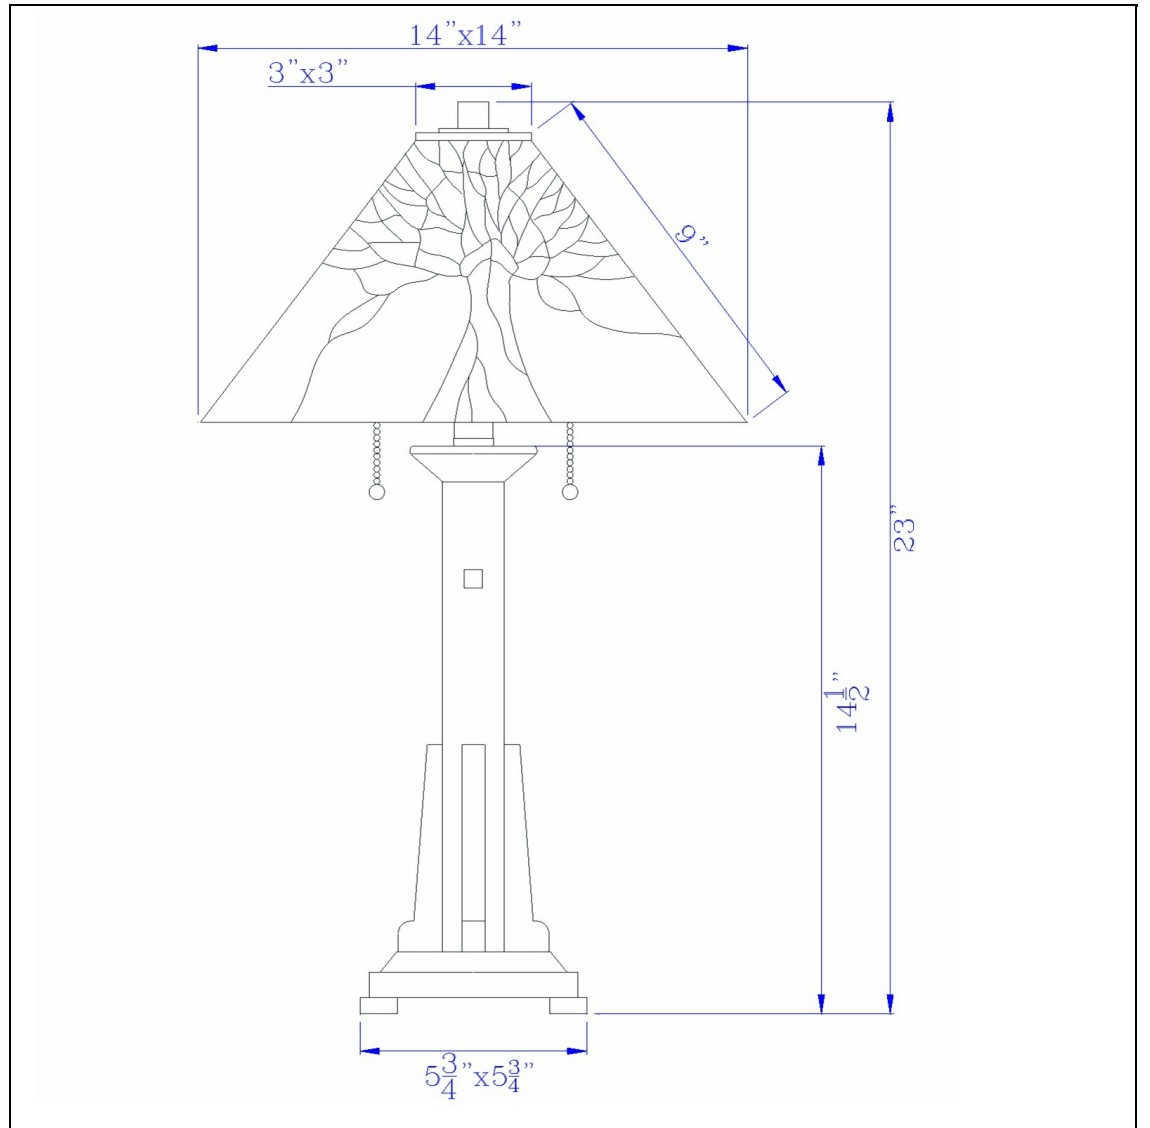

Product No. **BO-3010TB**

Description

60W x 2 Tiffany table lamp with pull chain switch with resin lamp body
Square tiffany shade
Art color glass
Dual pull chain switches
Floral design
Mission Style
Sturdy base
Matching finial
Faux wood look
Add a touch of color to your d?cor with this this Art color glass tiffany lamp. It features a fiery

Technical Specifications

UPC	020193067284	Shade Top1	3.00
Wattage	60W X 2	Shade Top2	3.00
Switch Type	ON/OFF	Shade Bottom1	14.00
Bulb Base	E26	Shade Bottom2	14.00
Number of Lights	2	Shade Side	9.00
Color	Tiffany	Carton 1 Dimensions	24.80 x 10.50 x 21.30
Base Color	Dark Bronze	Carton 2 Dimensions	0.00 x 0.00 x 21.30
		Package Dimensions	L: 21.30 W: 10.50 H: 24.80